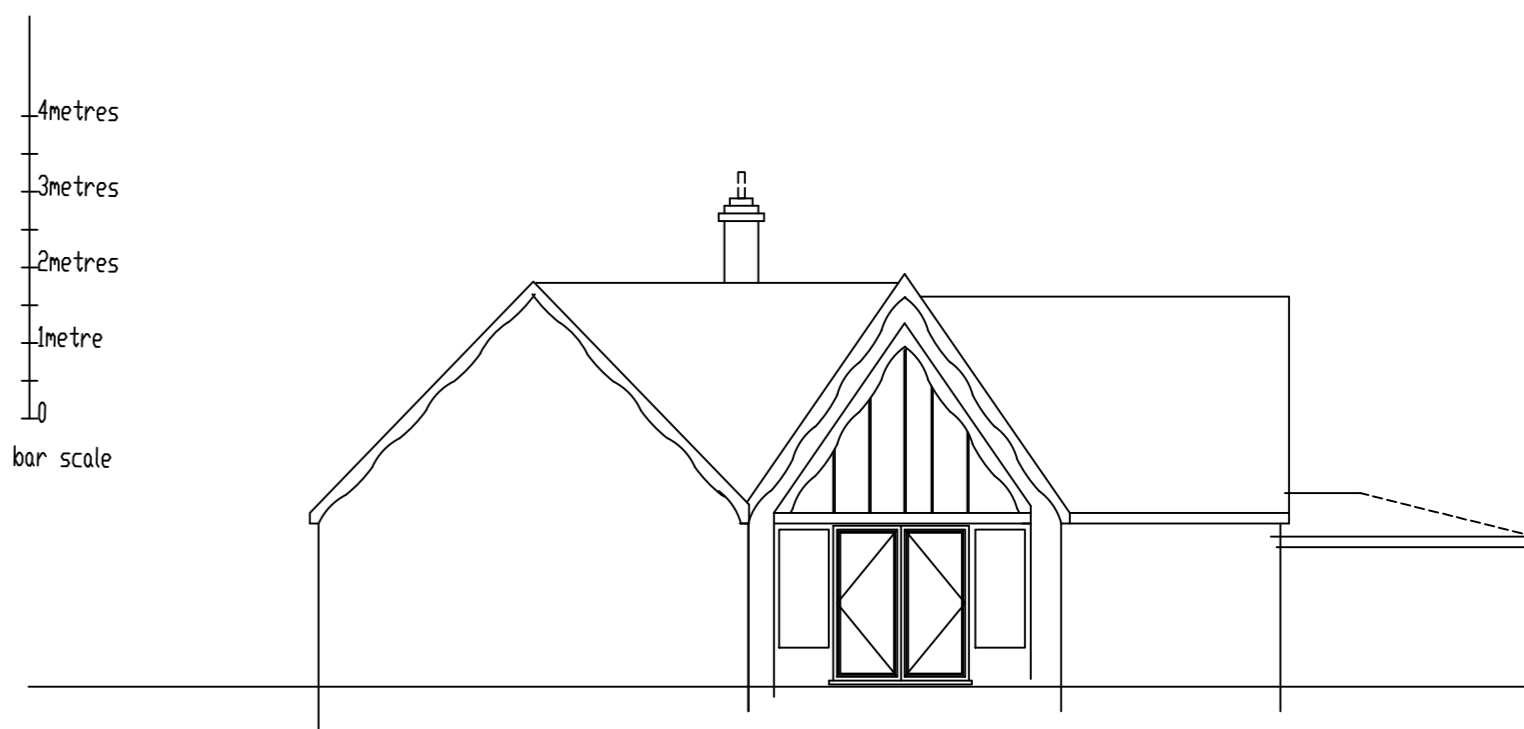

FRONT ELEVATION

SIDE ELEVATION

REAR ELEVATION

FRONT ELEVATION

SIDE ELEVATION

REAR ELEVATION

Bowers CAD and Building Design 9 Burns Close Maldon Essex CM9 6DN Tel: 01621 850126 Fax: 01245 466596 Email bowerscad@hotmail.co.uk		
Project ALTERATIONS TO LUCAS HILL COTTAGE LITTLE BARDFIELD ESSEX CM7 4TU		
Subject EXISTING AND PROPOSED ELEVATIONS		
Scale 1:100 @A2	Drawn MARTIN	Date Nov 2022
Drawing Number BC/1220/5		
Rev.	-	