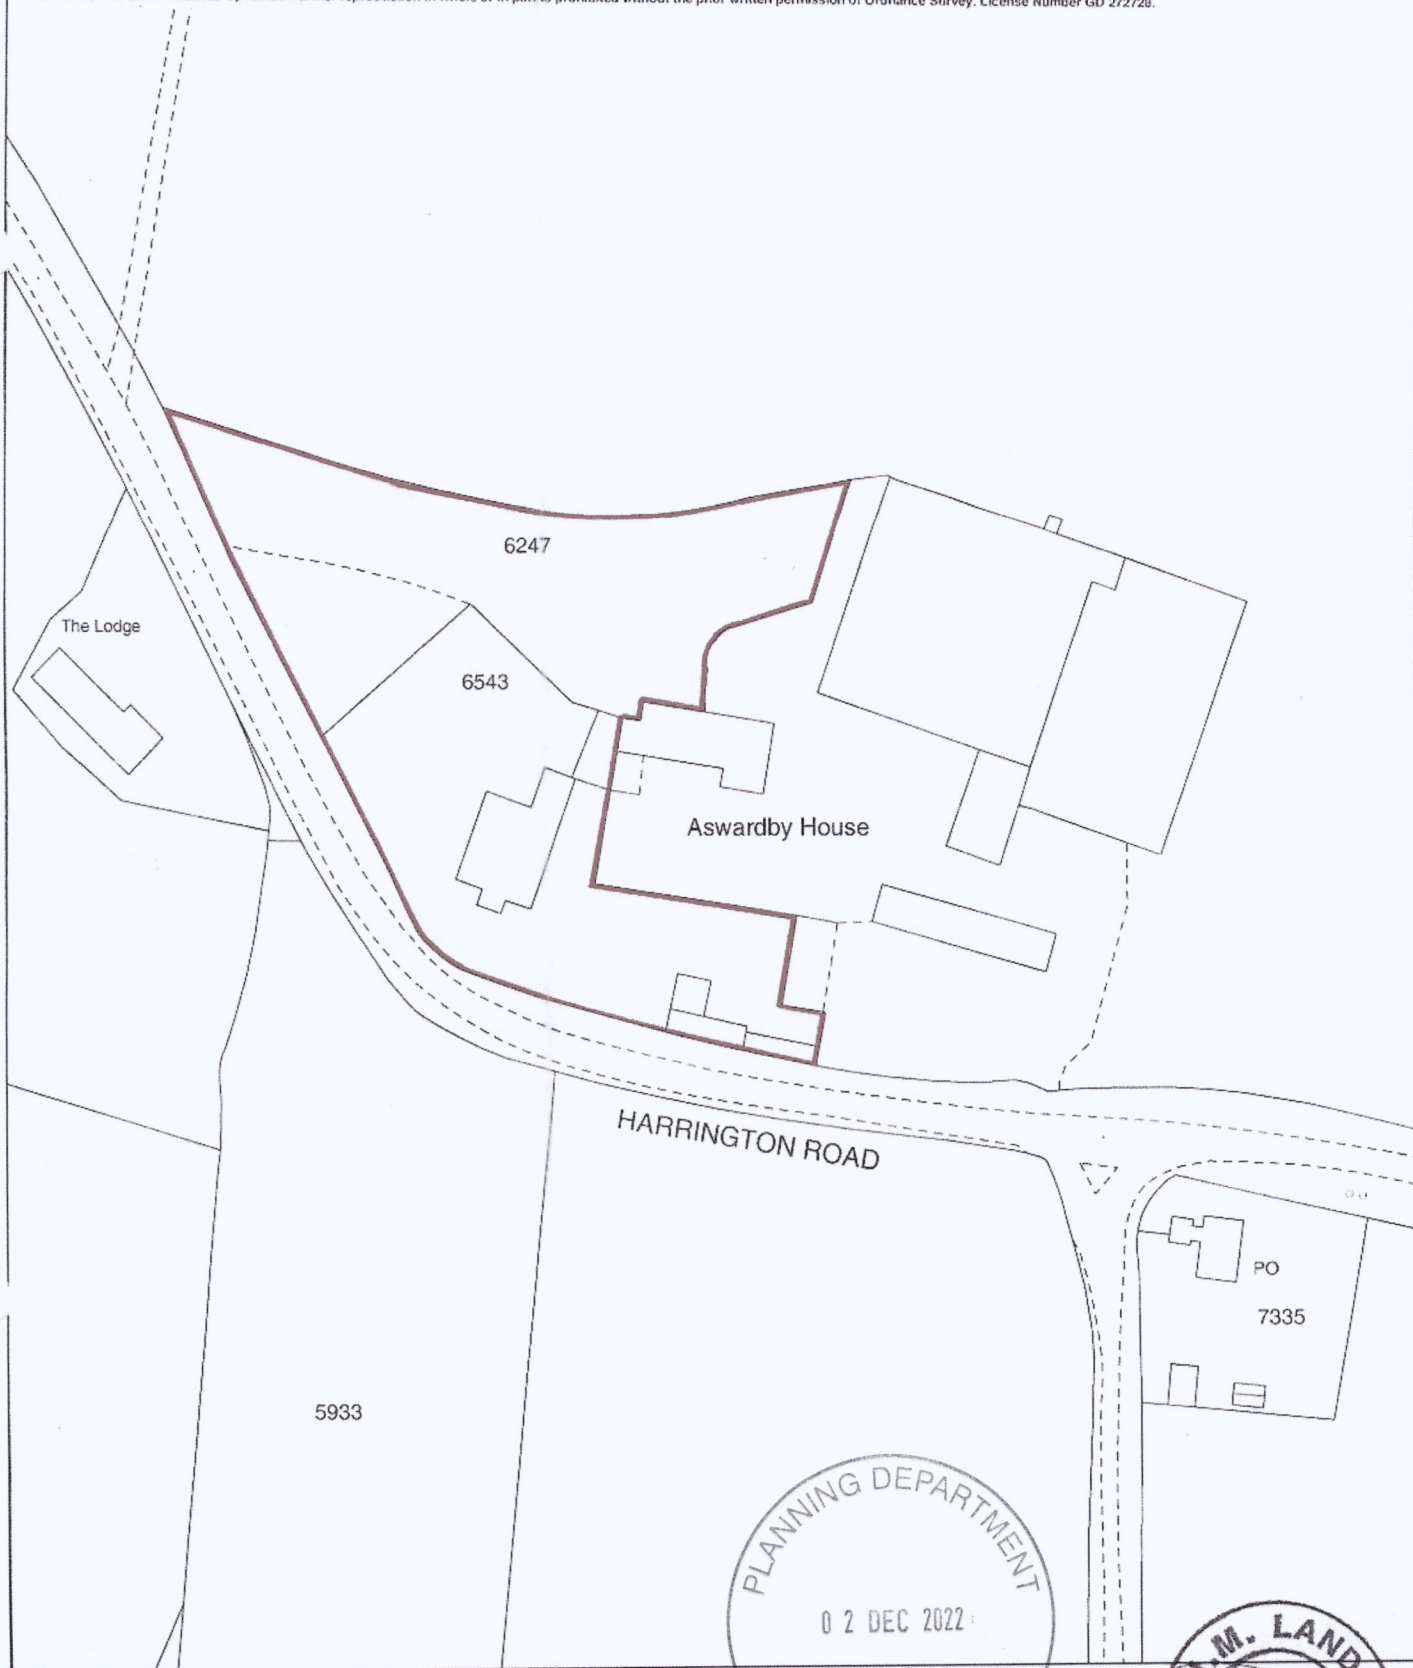

TITLE NUMBER  
LL180100

LINCOLNSHIRE : EAST LINDSEY

ORDNANCE SURVEY MAP REFERENCE:

TF3770SE

SCALE 1:1250

CROWN COPYRIGHT. Produced by HMLR. Further reproduction in whole or in part is prohibited without the prior written permission of Ordnance Survey. License Number GD 272728.

N / 0 0 9 / 2 3 8 7 / 2 2