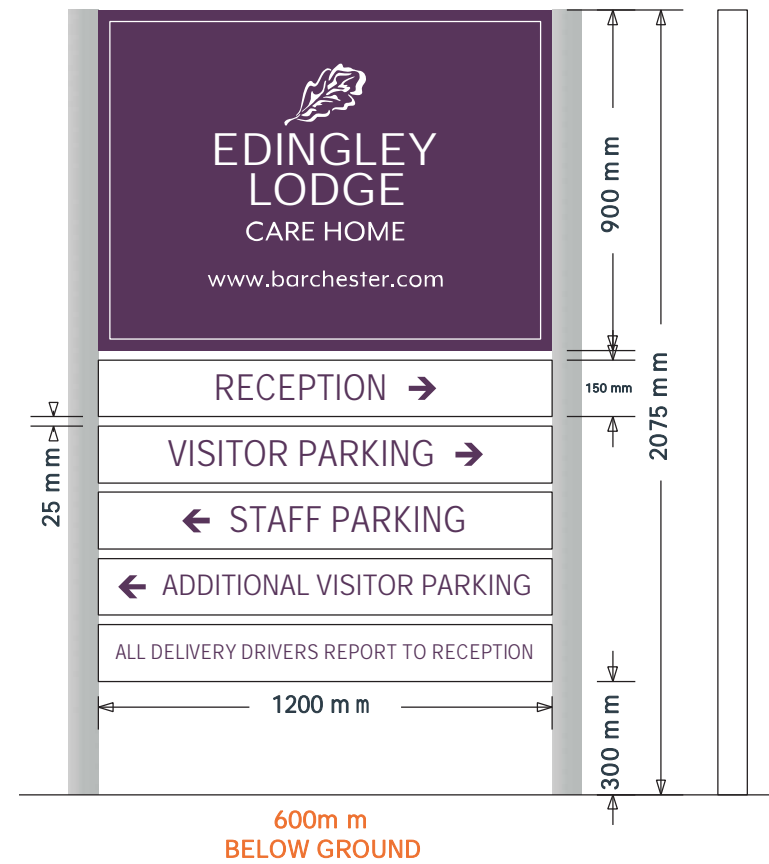

ITEM 01 (Qty 1) BC- SPECIAL

Post and panel sign

Featuring:

- 120mm² posts finished RAL 9006 Matt
- 2mm formed aluminium panel finished RAL 4007 Matt
- Face applied Oracal 641 White 'House Name', secondary text & coachline
- 50x50x3mm SHS Tie bar framework to house 3000 x 900mm banner finished RAL 9006 Matt

Scale 1:25

ITEM 02 (Qty 1) BC- SML

Post and panel sign produced using the Nova system

Featuring:

- NOV 605 Square post finished RAL 9006 MATT
- ACC 622 End caps finished RAL 9006 MATT
- NOV 601 Plank panel finished RAL 4007 MATT
- Face applied Oracal 641 White 'House Name', secondary text and coachline
- NOV 601 Lower plank panel finished White MATT
- Face applied secondary text vinyl in RAL 4007 MATT

Scale 1:20

SIGN COLOUR

Purple
RAL 4007 MATT
C81 M96 Y57 K36

White
RAL 9910
Oracal 641 White

Silver
RAL 9006 MATT

BRAND TYPEFACES

Primary :
Bembo Std Regular

Secondary :
Mr Eaves XL Mod OT
Regular / Miller
Display