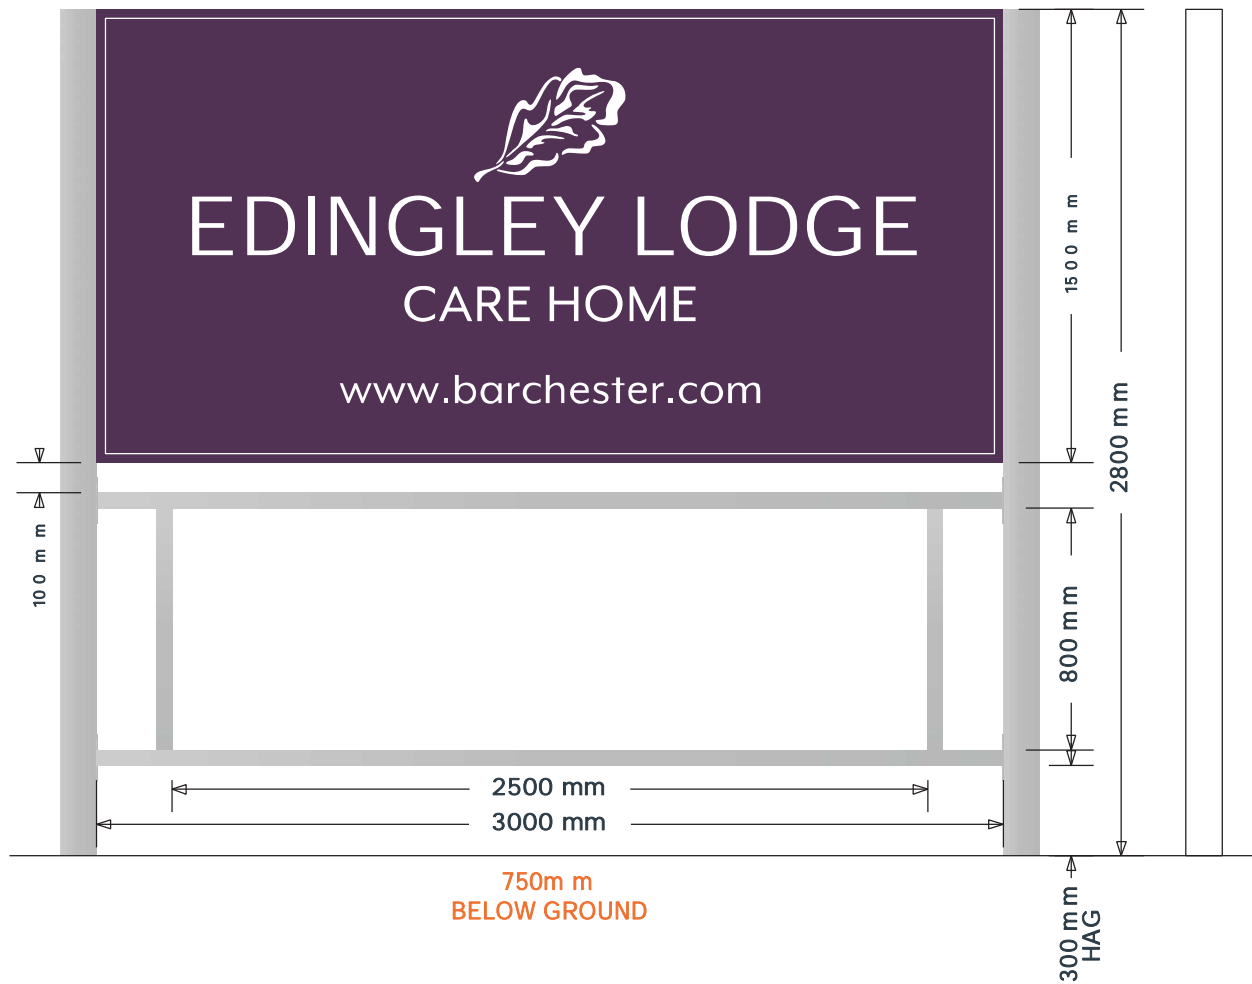

ITEM 01 (Qty 1) BC- SPECIAL

Post and panel sign

Featuring:

- 120mm² posts finished RAL 9006 Matt
- 2mm formed aluminium panel finished RAL 4007 Matt
- Face applied Oracal 641 White 'House Name', secondary text & coachline
- 50x50x3mm SHS Tie bar framework to house 3000 x 900mm banner finished RAL 9006 Matt

Scale 1:25

ITEM 02 (Qty 1) BC- SML

Post and panel sign produced using the Nova system

Featuring:

- NOV 605 Square post finished RAL 9006 MATT
- ACC 622 End caps finished RAL 9006 MATT
- NOV 601 Plank panel finished RAL 4007 MATT
- Face applied Oracal 641 White 'House Name', secondary text and coachline
- NOV 601 Lower plank panel finished White MATT
- Face applied secondary text vinyl in RAL 4007 MATT

Scale 1:20

SIGN COLOUR

Purple
RAL 4007 MATT
C81 M96 Y57 K36

White
RAL 9910
Oracal 641 White

Silver
RAL 9006 MATT

BRAND TYPEFACES

Primary :
Bembo Std Regular

Secondary :
Mr Eaves XL Mod OT
Regular / Miller
Display