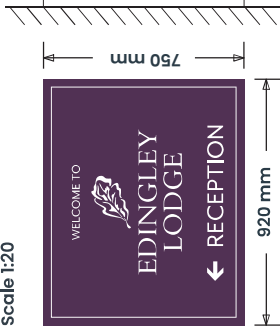

BARCHESTER – EDINGLEY LODGE

ITEM 03 (Qty 1) BC-SPECIAL

Vinyl overlay to existing sign

Featuring:

- Digitally printed vinyl overlay
- Sign to be removed and repositioned on site

Scale 1:20

EXISTING

PLANNING

SIGN COLOUR

Purple
RAL 4007 MATT
C81 M96 Y57 K36

White
RAL 9910
Cractal 641 White

Silver
RAL 9006 MATT

BRAND TYPEFACES

Primary :
Bembo Std Regular
Secondary :
Mr Eaves XL Mod OT
Regular / Miller
Display