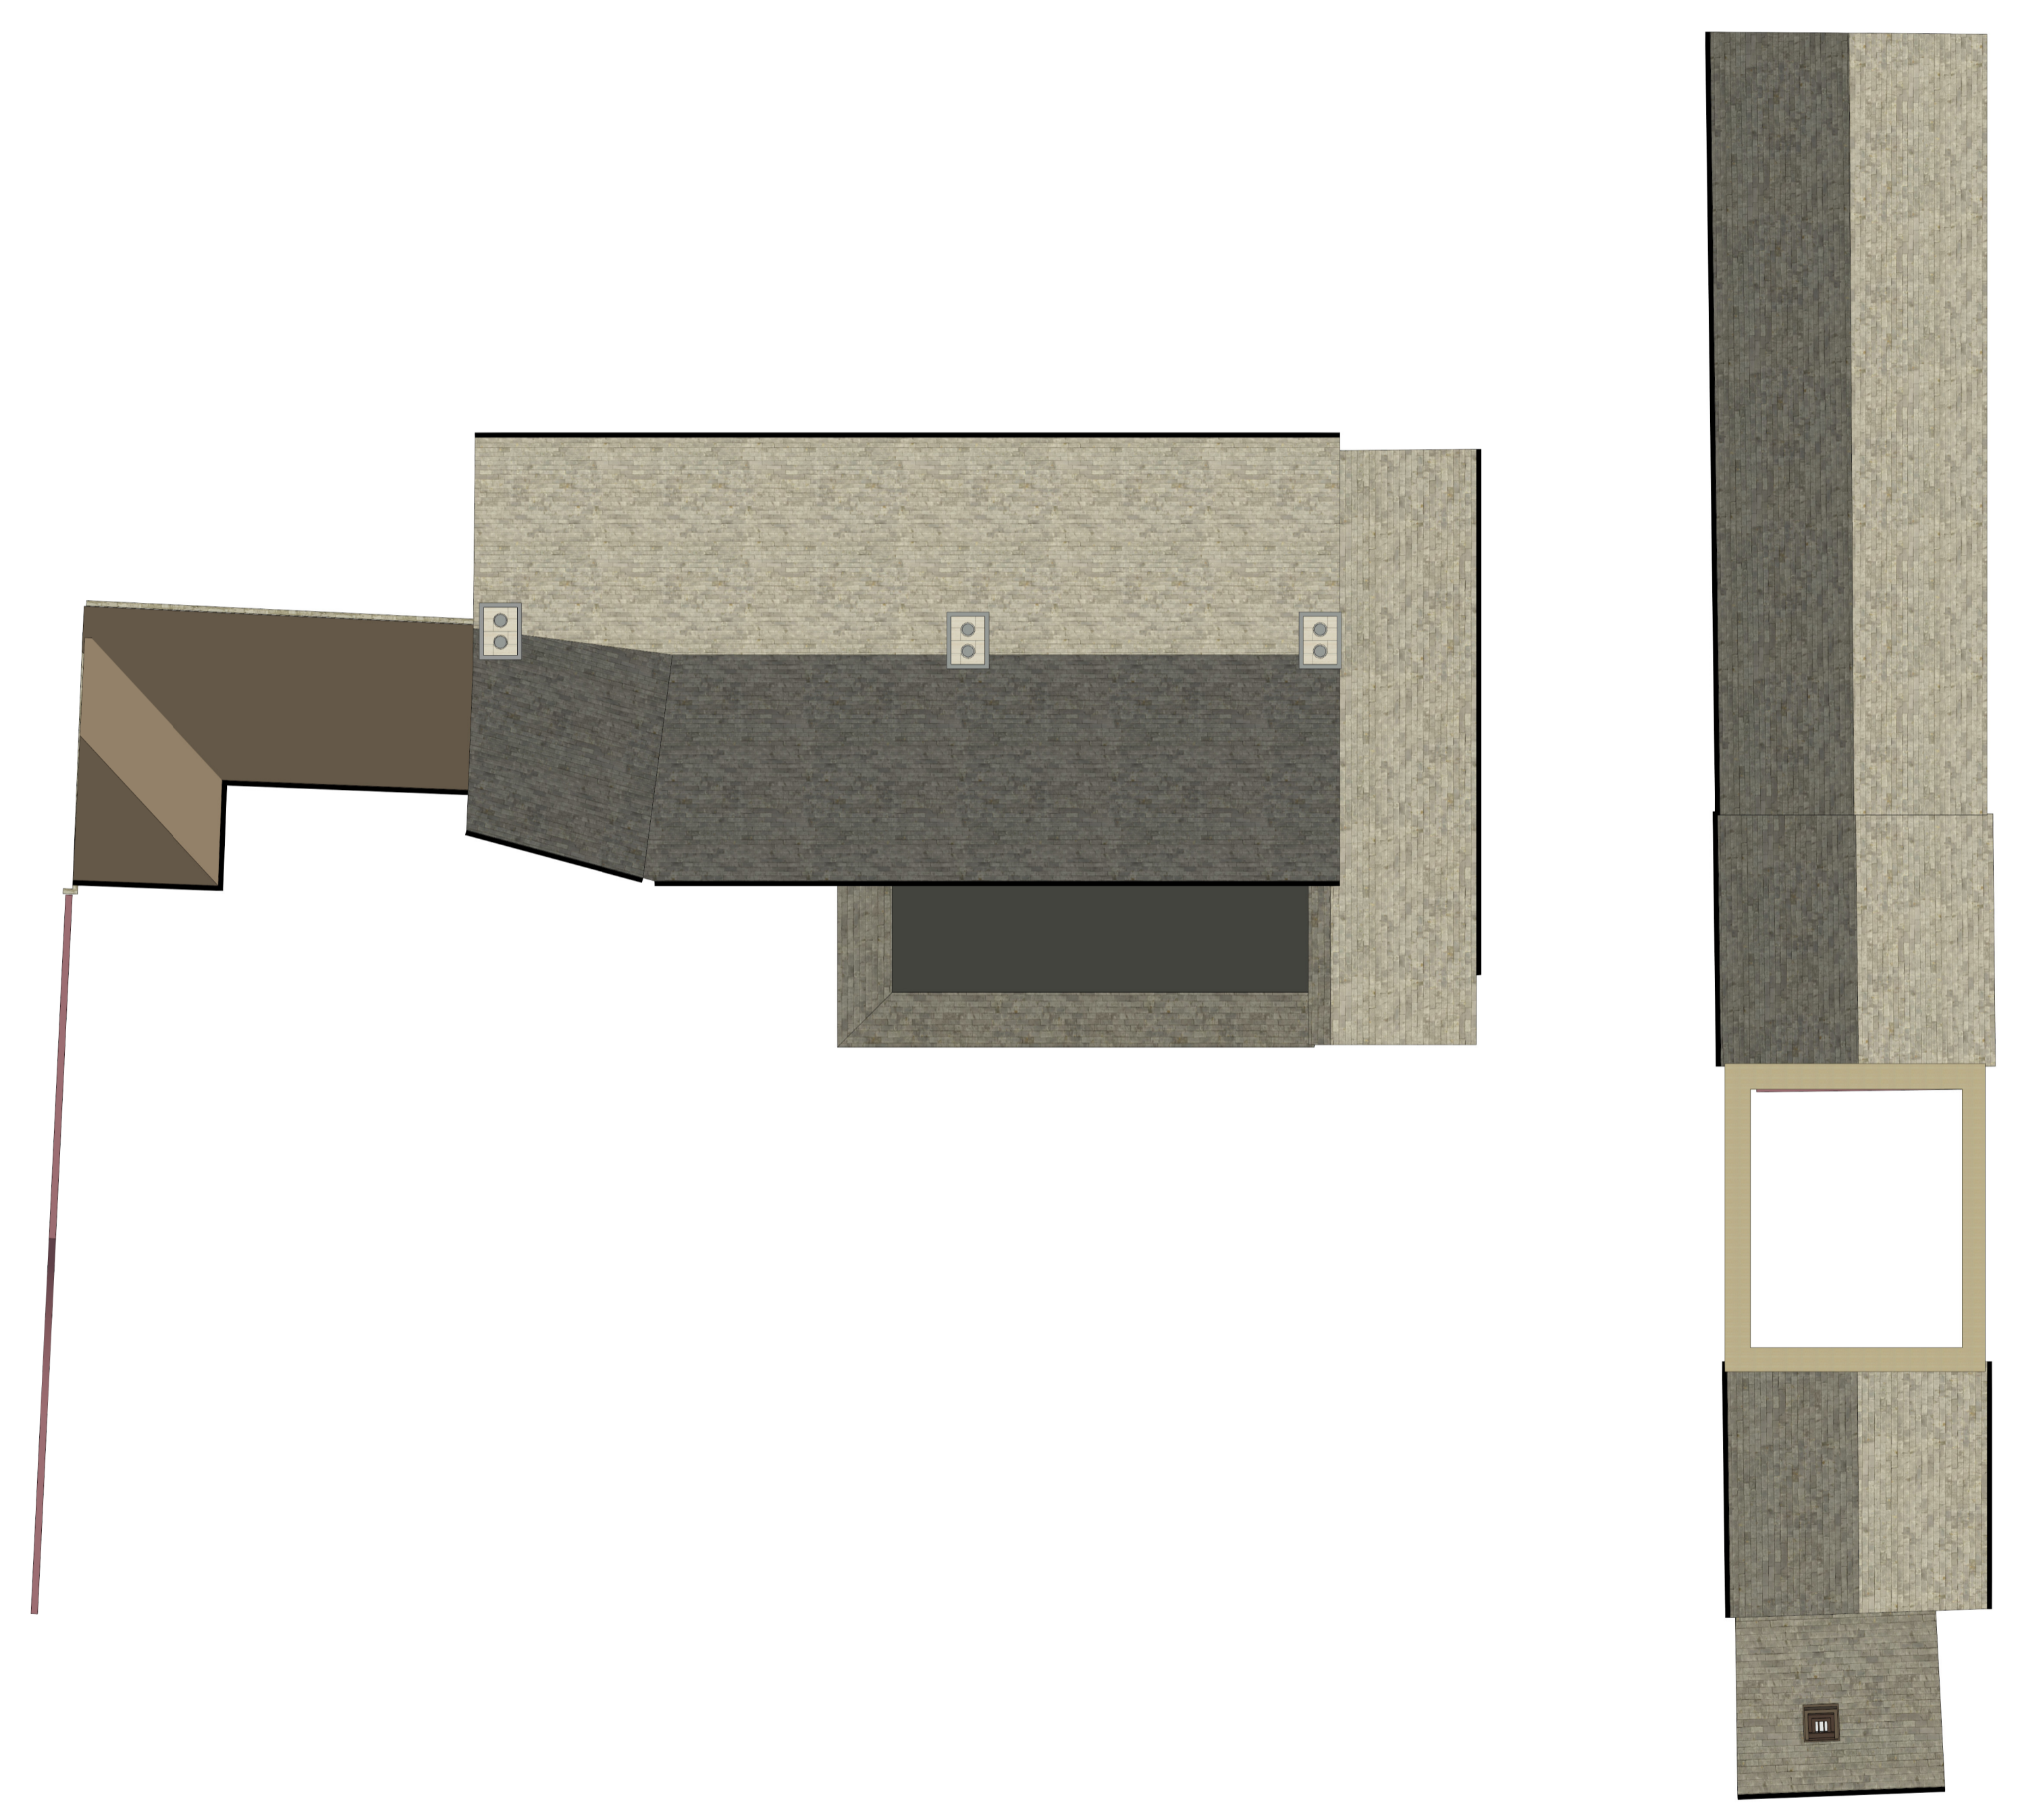

For information only DO NOT SCALE

ISSUE 31/08/2022
DRAWN
COM
MINT

Revision	Description	Date
----------	-------------	------

SK ARCHITECTURE

Client
Mr and Mrs Ward

Project
Church Farm, Cotterstock

Drawing
Roof Plan as Existing

Scale
1 : 100 @ A1

Date
31/08/2022

Project No.	Drawing No.	Revision
102	SKA CF 08 30 01	D00

Planning