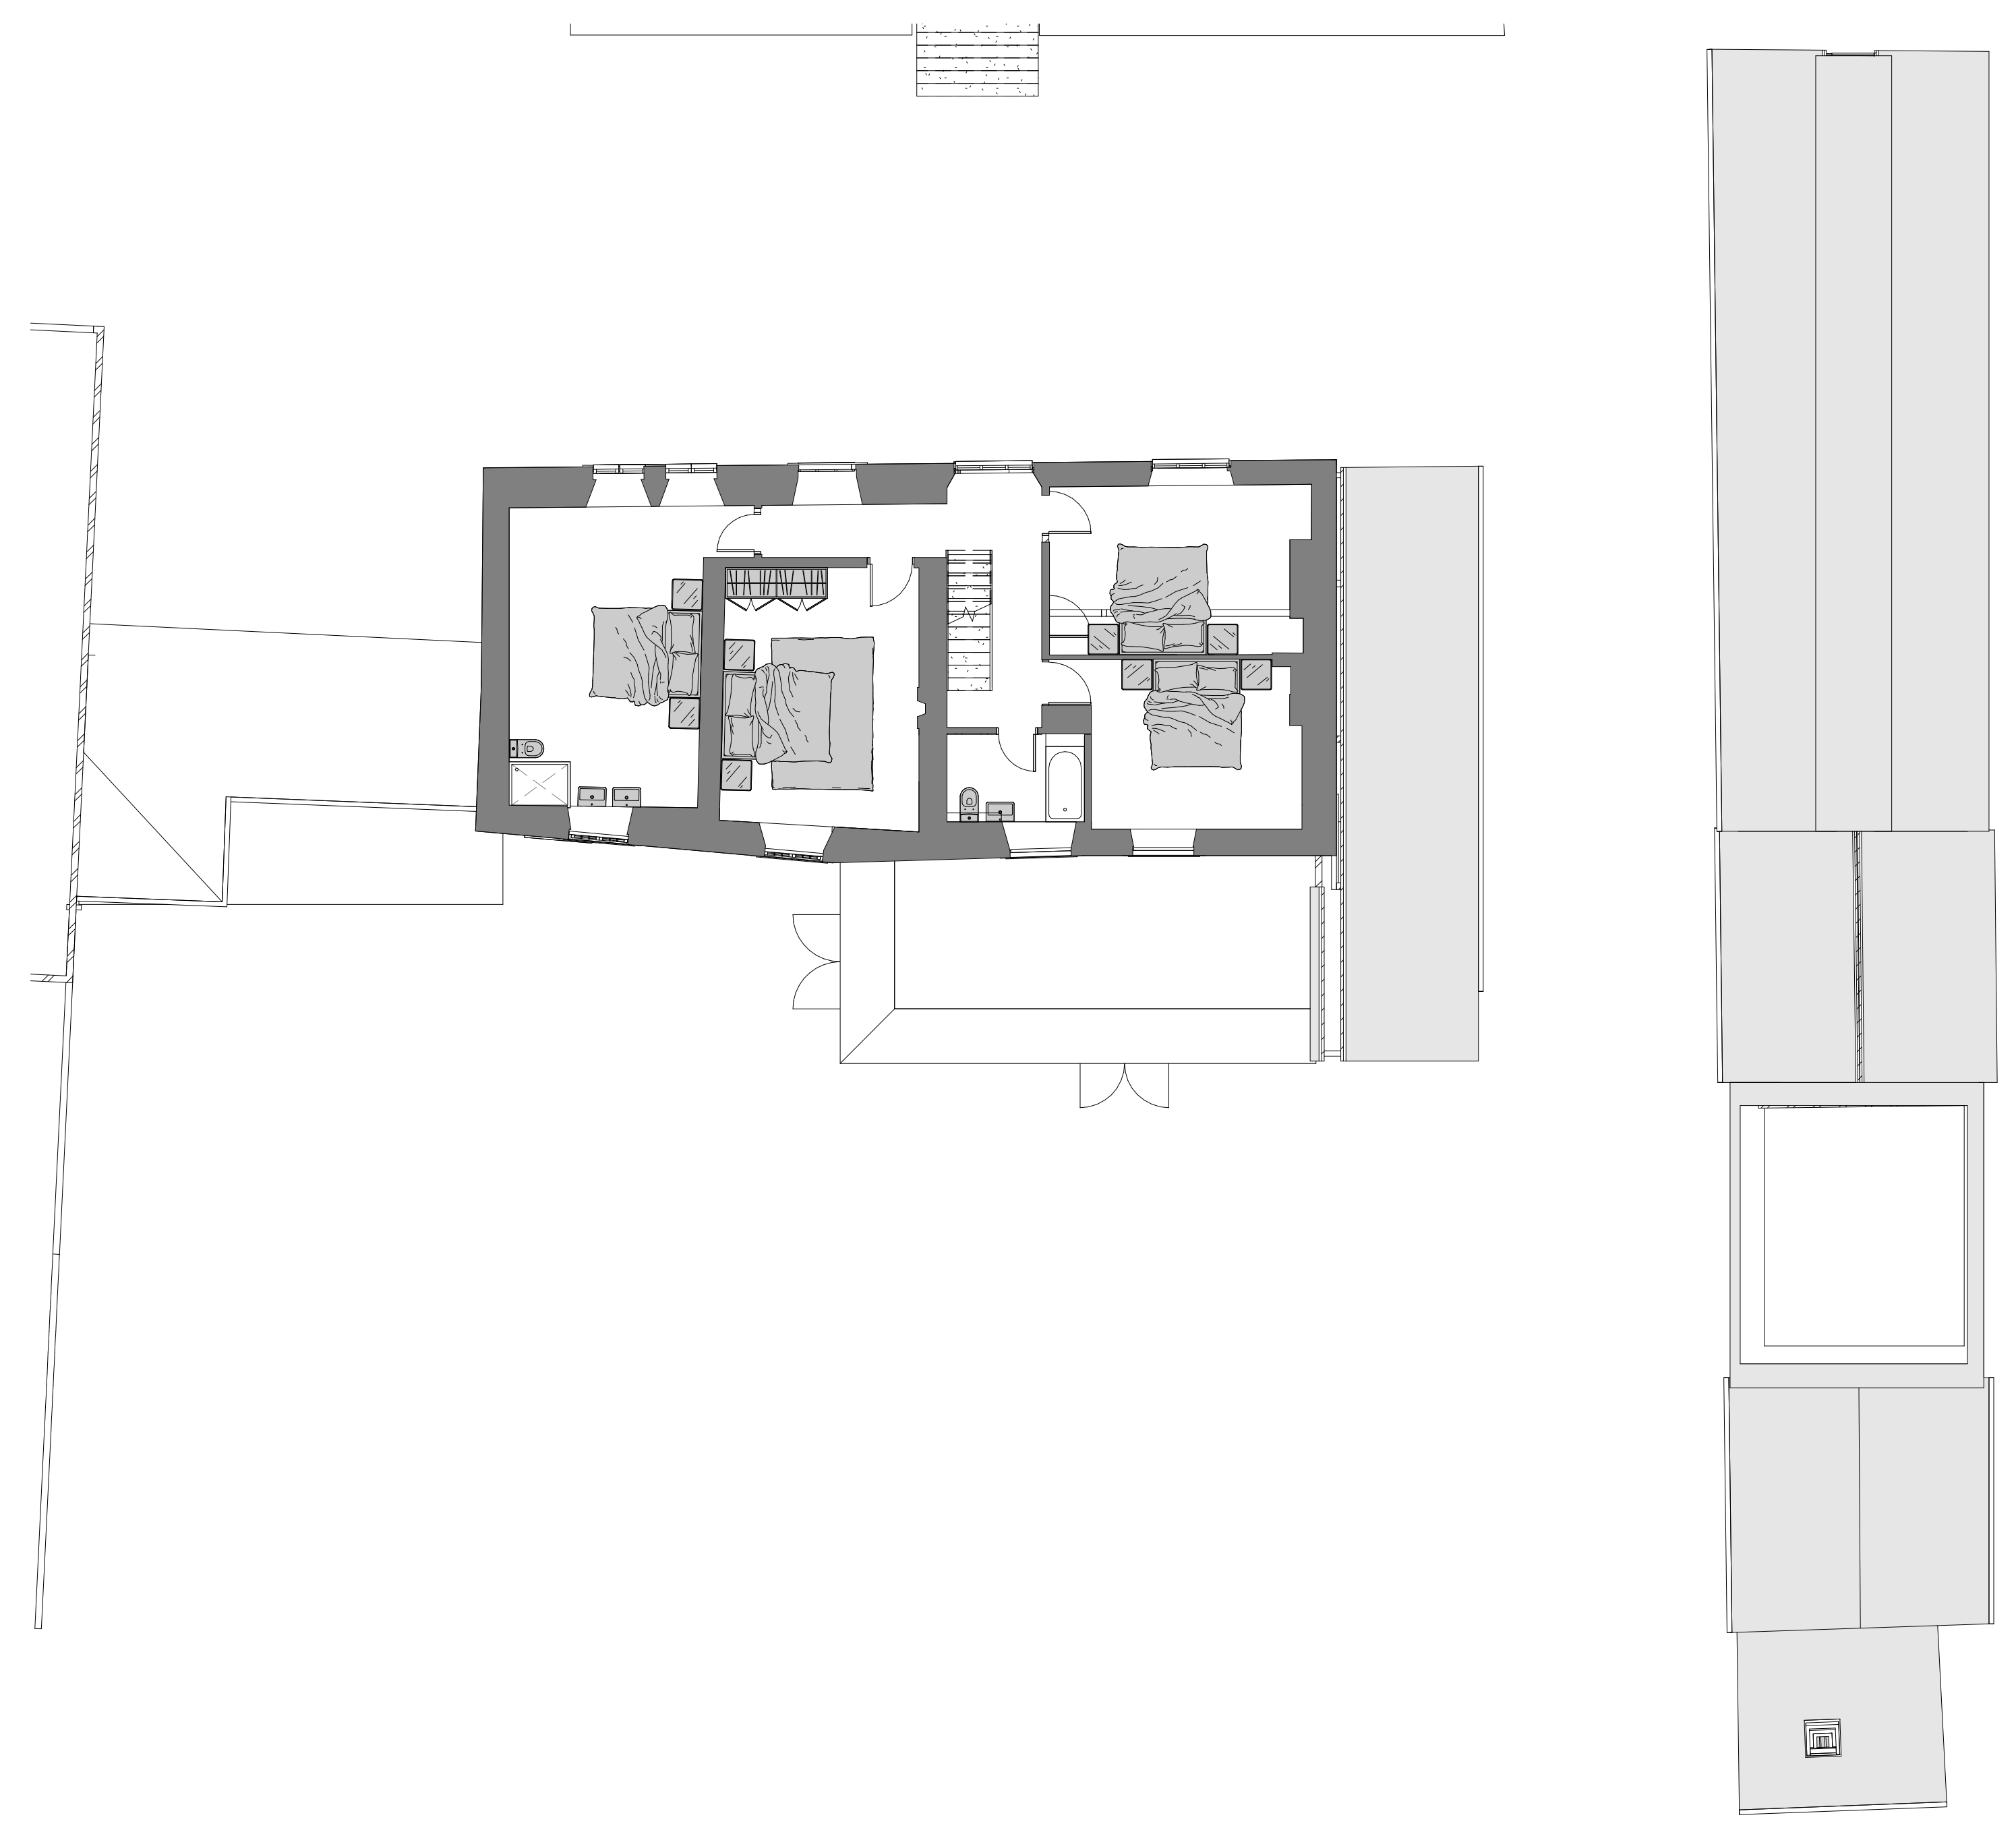

For information only DO NOT SCALE

ISSUE 31/08/2022
 01/08
 COM
 MINT

Revision	Description	Date

SK ARCHITECTURE

Client
Mr and Mrs Ward

Project
Church Farm, Cotterstock

Drawing
First Floor Plan as Existing

Scale
 1 : 100 @ A1

Date
 31/08/2022

Project No.	Drawing No.	Revision
102	SKA CF 08 10 01	D00

Planning