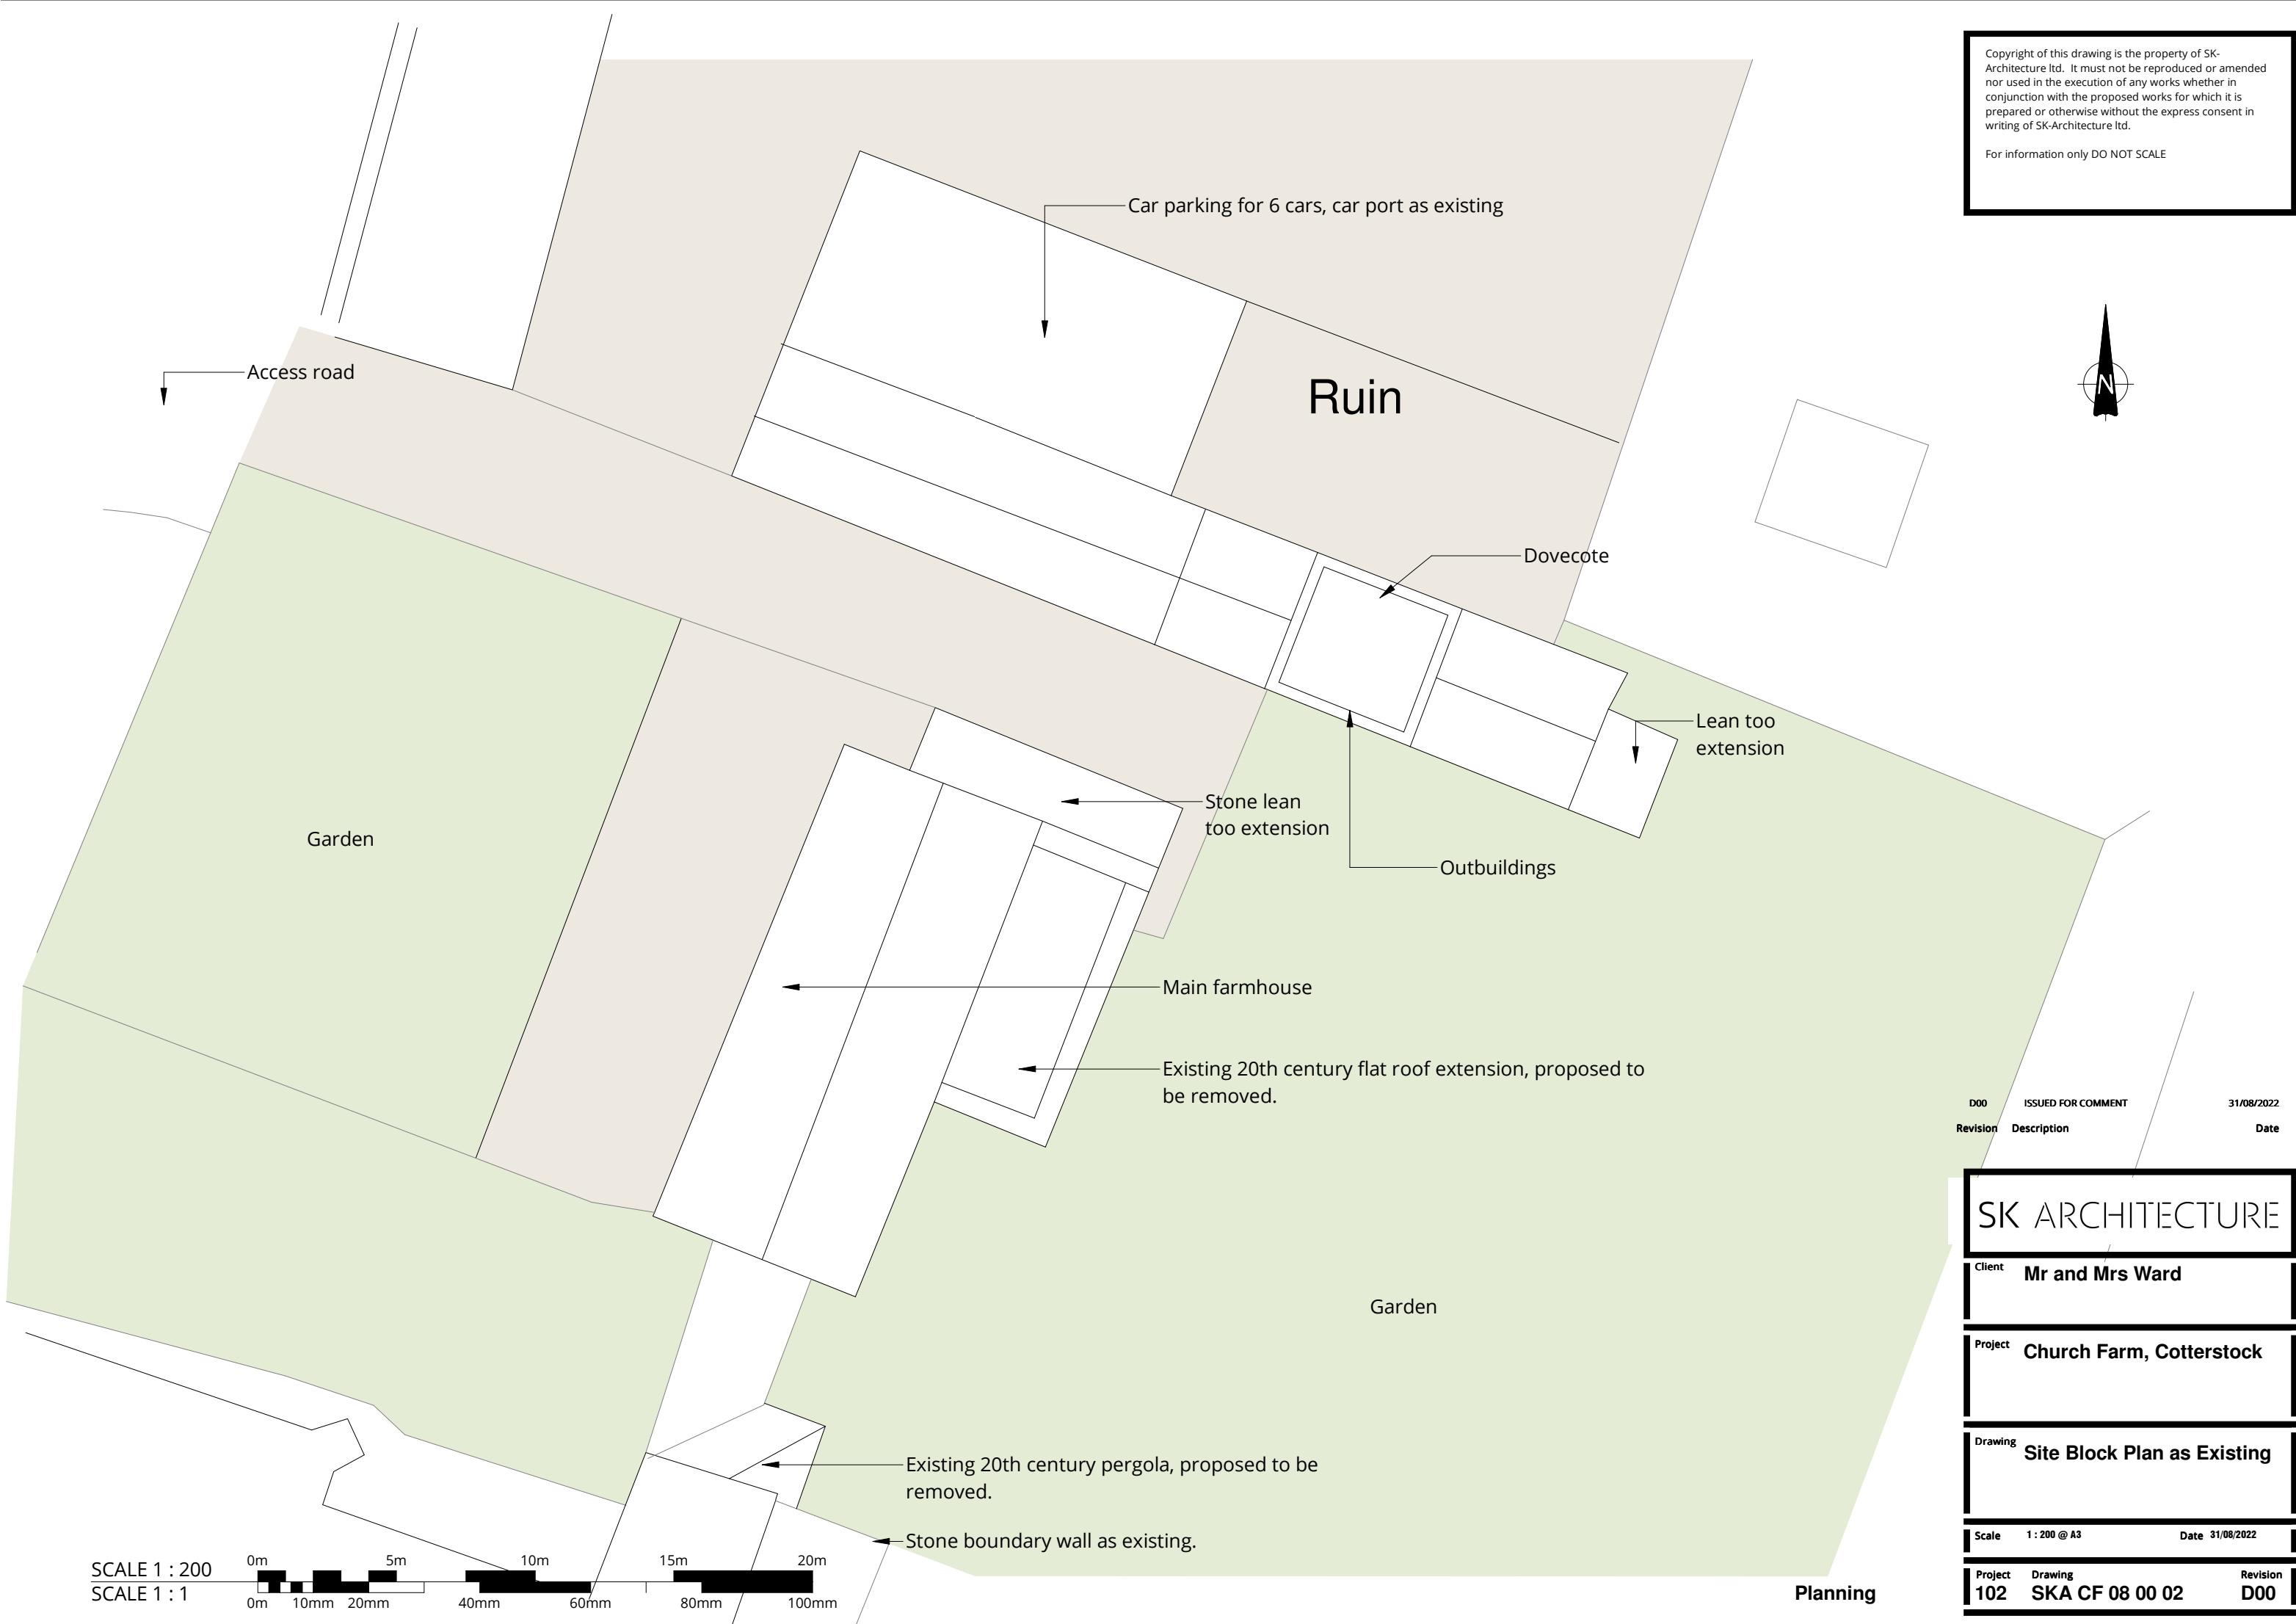

For information only DO NOT SCALE

Revision	Description	Date
D00	ISSUED FOR COMMENT	31/08/2022

SK ARCHITECTURE

Client **Mr and Mrs Ward**

Project **Church Farm, Cotterstock**

Drawing **Site Block Plan as Existing**

Scale 1 : 200 @ A3 Date 31/08/2022

Project	Drawing	Revision
102	SKA CF 08 00 02	D00

Planning