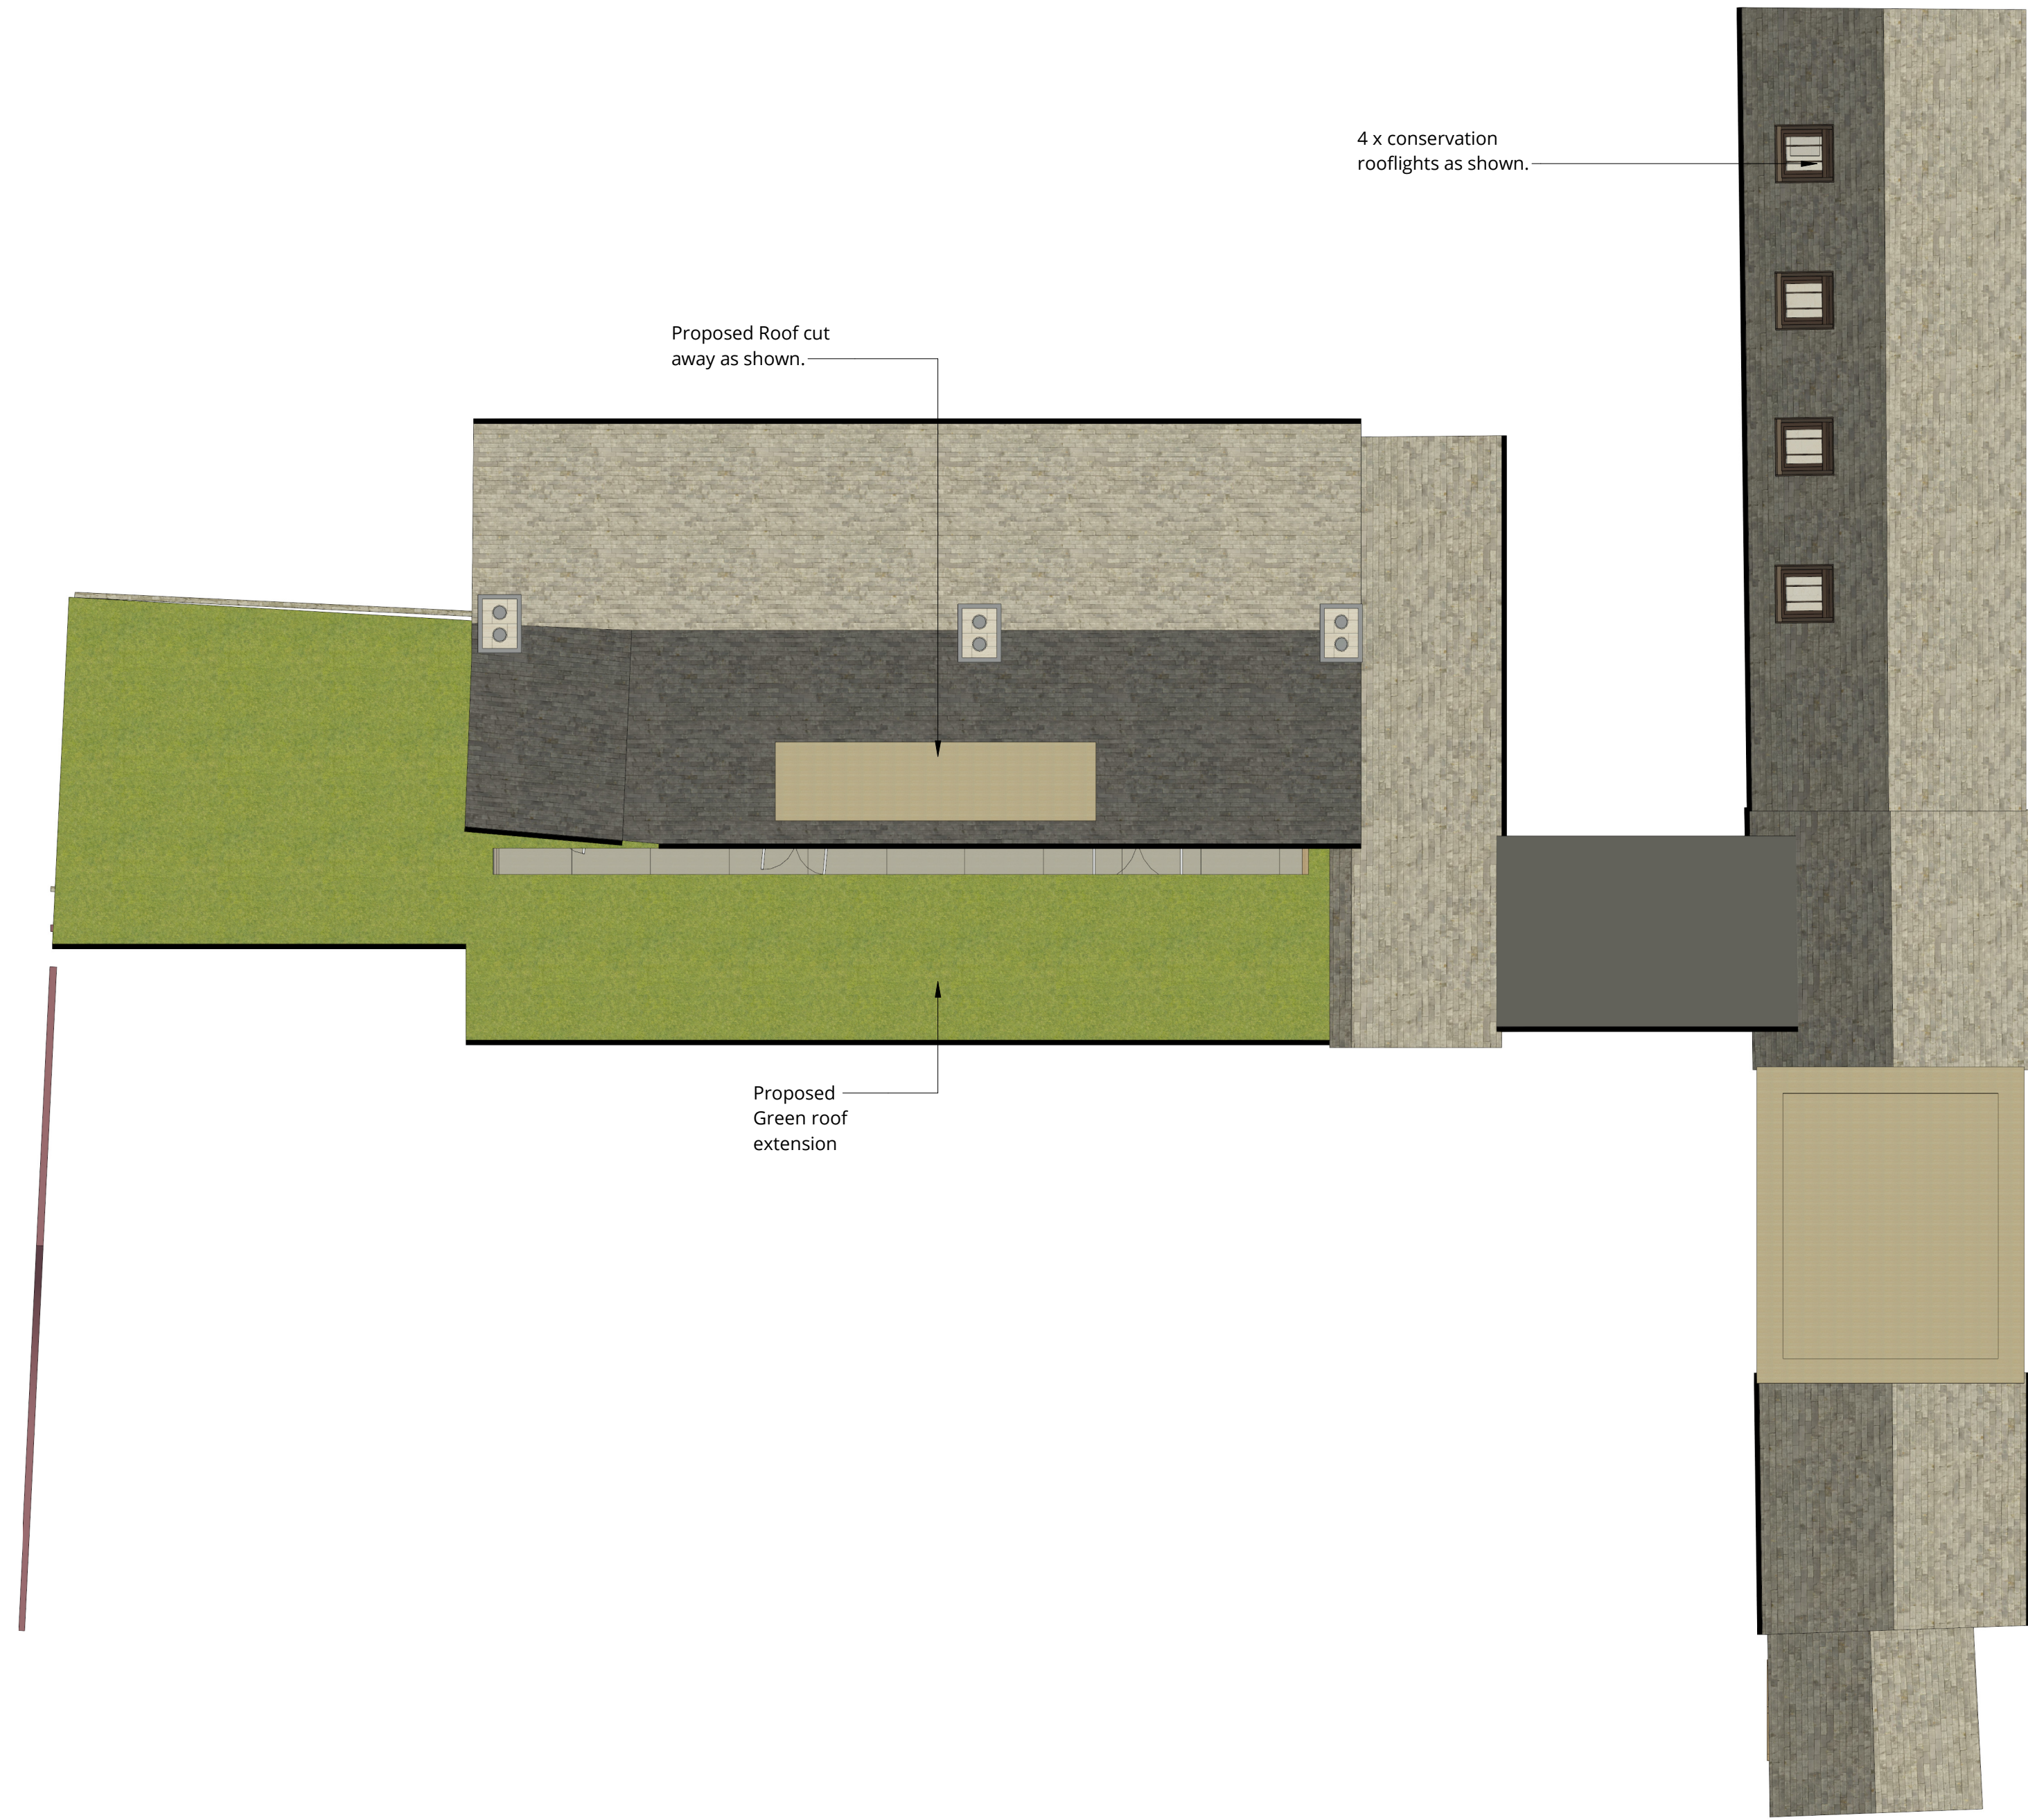

For information only DO NOT SCALE

ISSUE 31/08/2022  
D/COR  
COM  
MINT

Revision	Description	Date
----------	-------------	------

**SK ARCHITECTURE**

Client  
**Mr and Mrs Ward**

Project  
**Church Farm, Cotterstock**

Drawing  
**Roof Plan as Proposed**

Scale  
1 : 100 @ A1

Date  
31/08/2022

Project No.	Drawing No.	Revision
<b>102</b>	<b>SKA CF 08 30 02</b>	<b>D00</b>

Planning