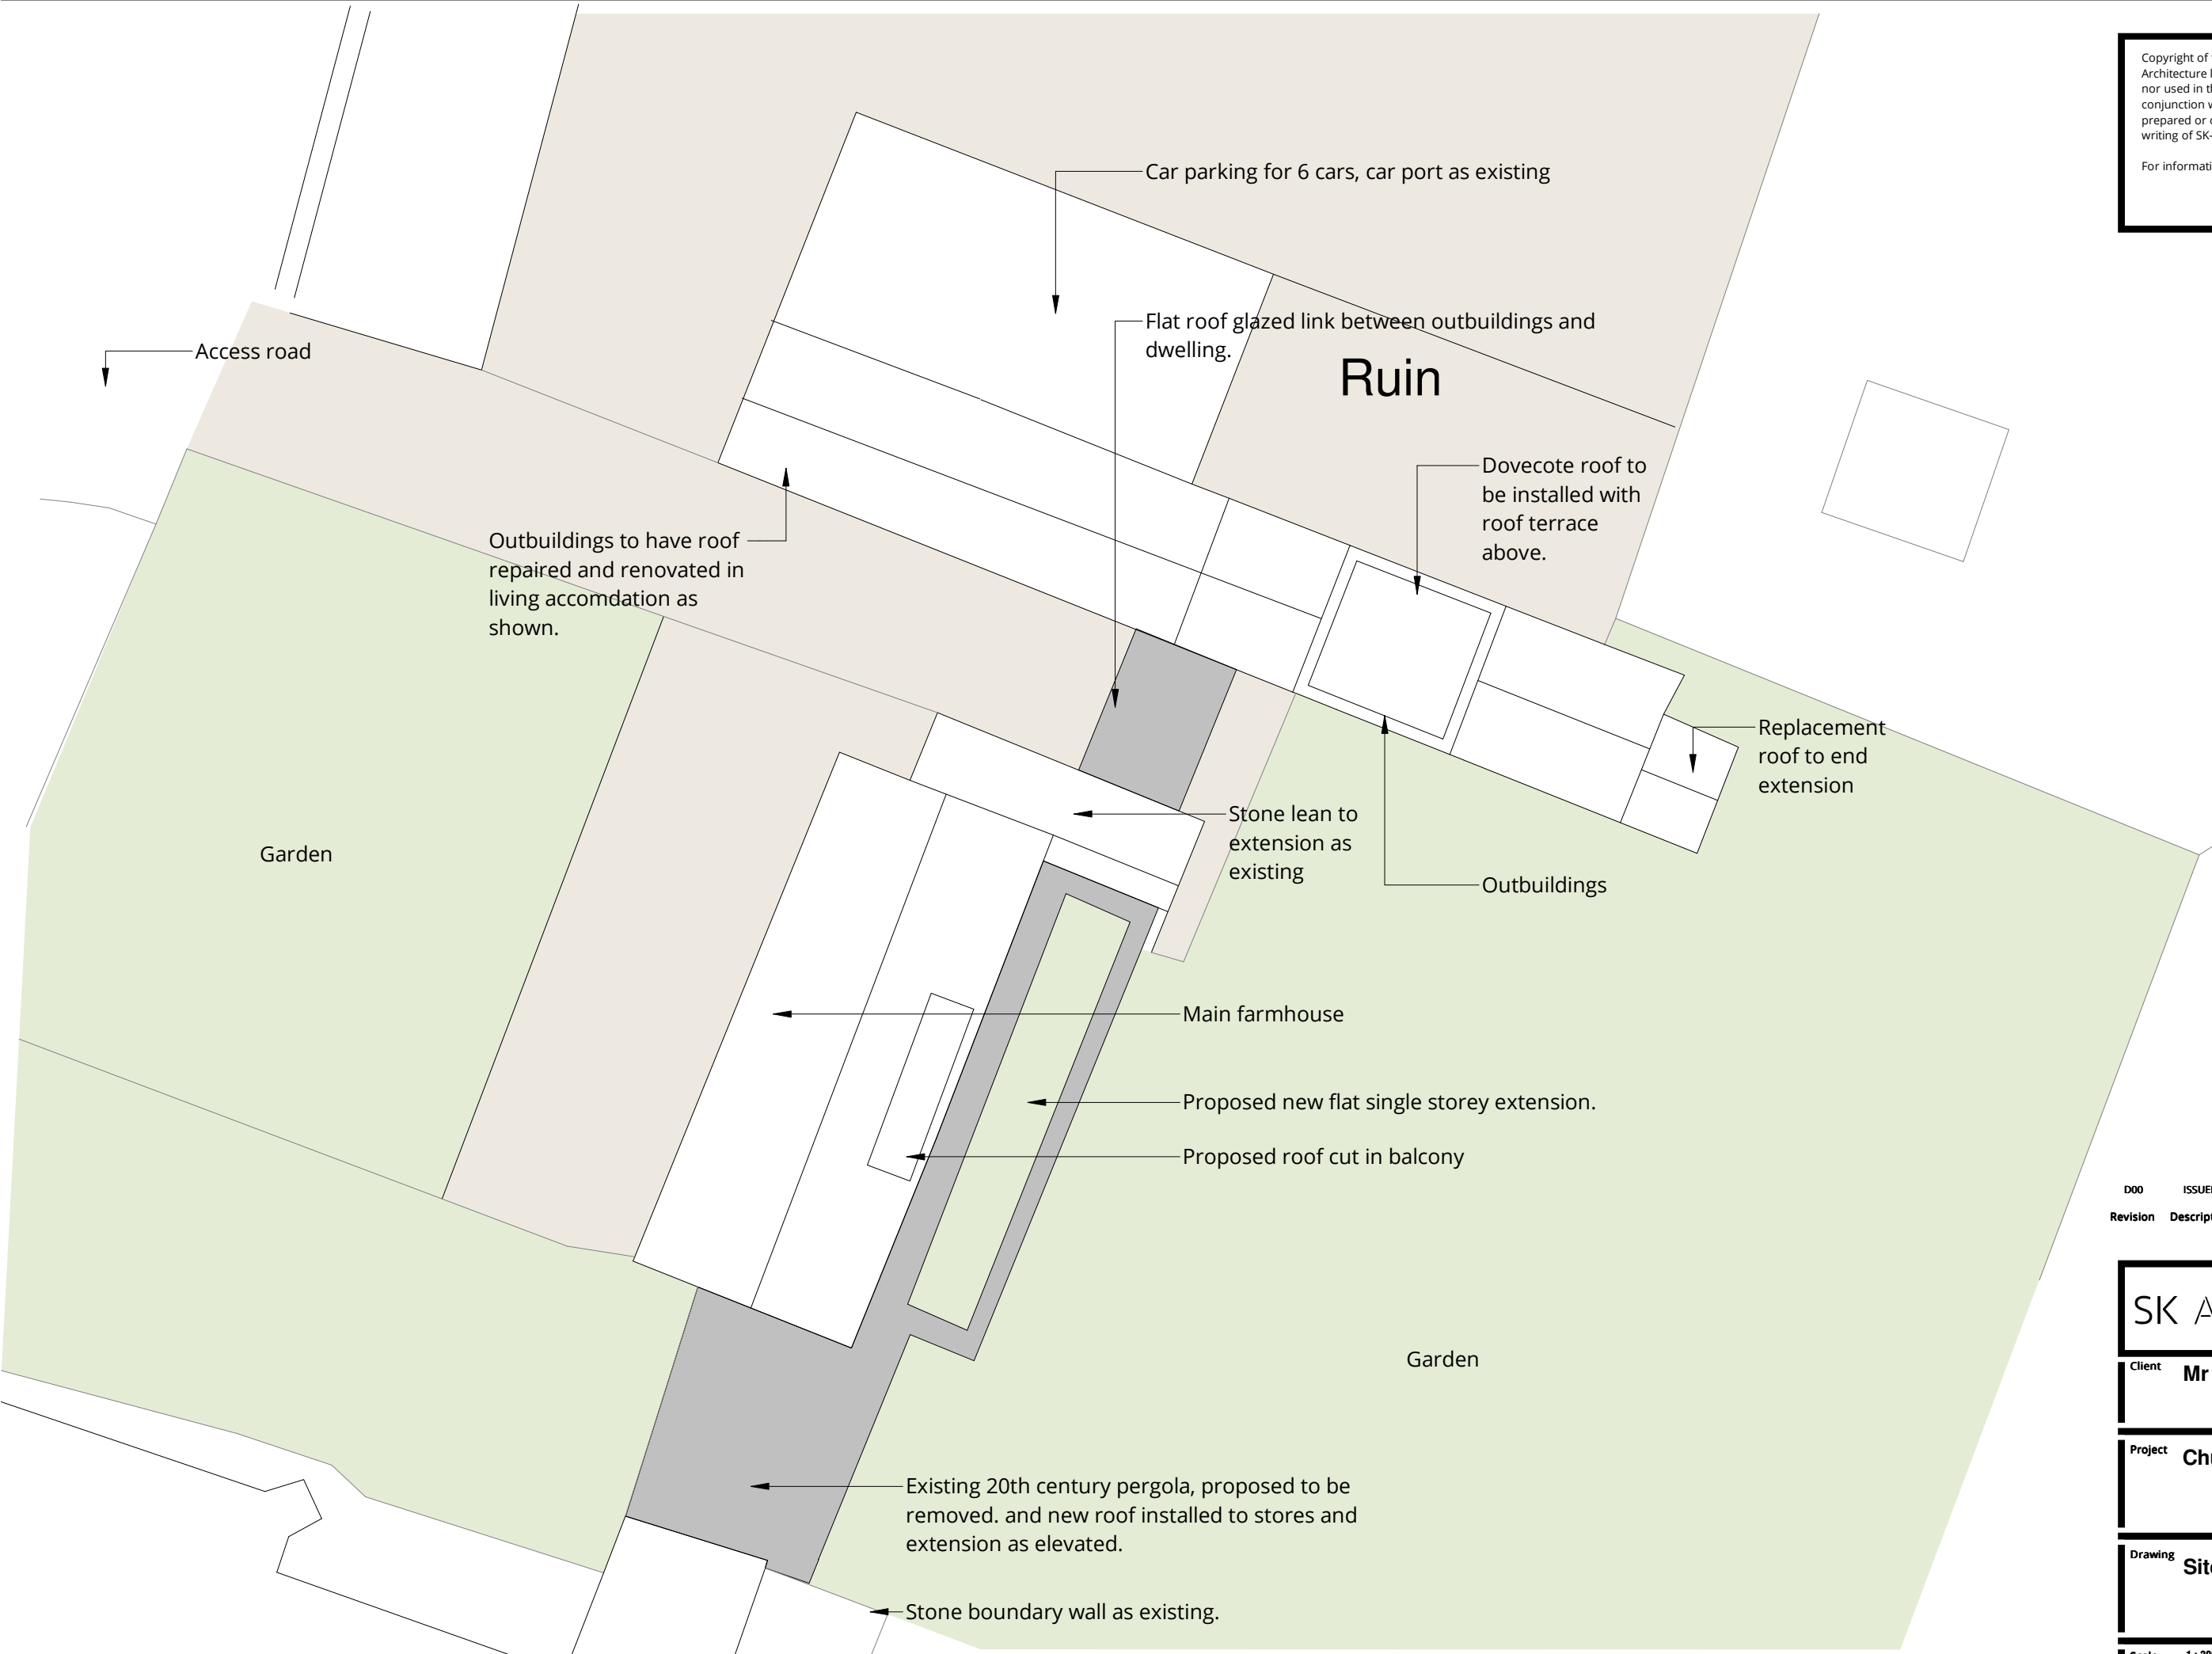

For information only DO NOT SCALE

Revision	Description	Date
D00	ISSUED FOR COMMENT	31/08/2022

**SK ARCHITECTURE**

Client **Mr and Mrs Ward**

Project **Church Farm, Cotterstock**

Drawing **Site Block Plan as Proposed**

Scale 1:200 @ A3 Date 31/08/2022

Project 102 Drawing SKA CF 08 00 03 Revision D00

Planning