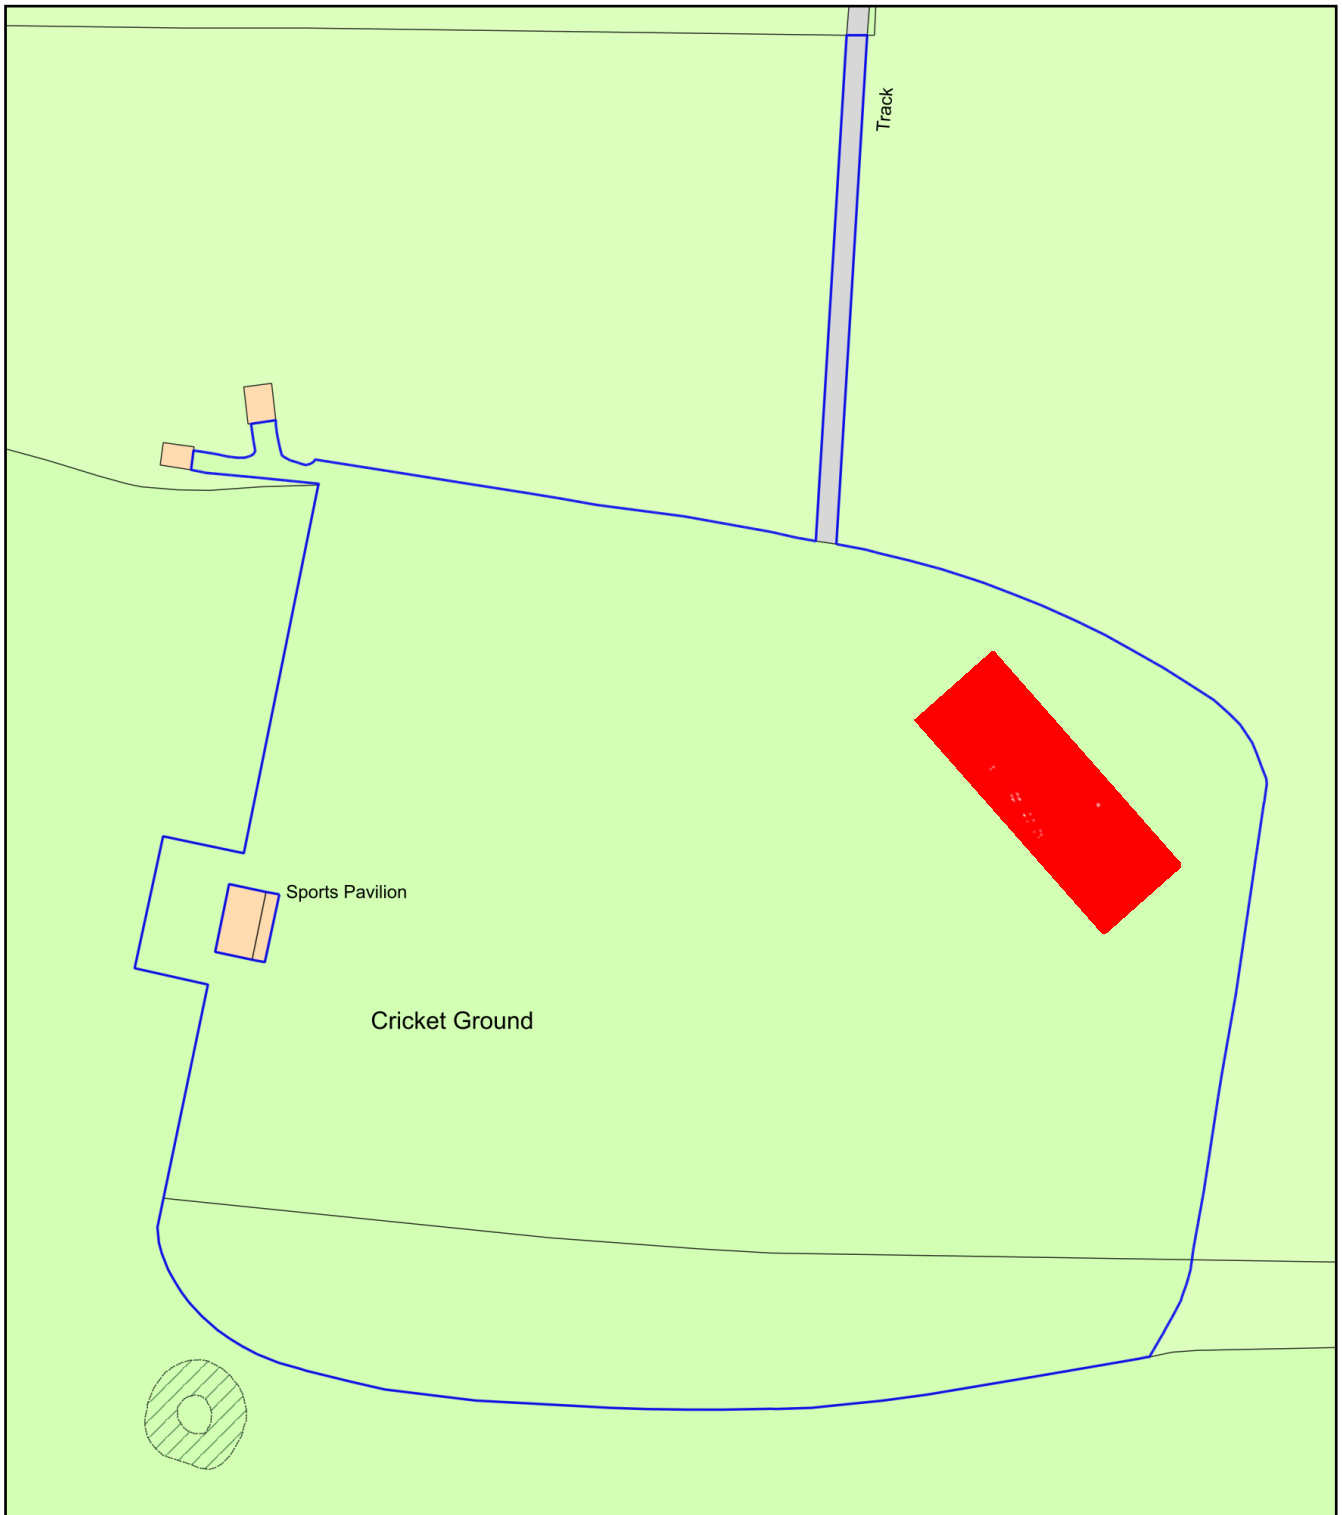

Cricket Nets - Location Plan

Plan Produced for: Linton Park CC

Date Produced: 30 Nov 2022

Plan Reference Number: TQRQM22334213928953

Scale: 1:1250 @ A4