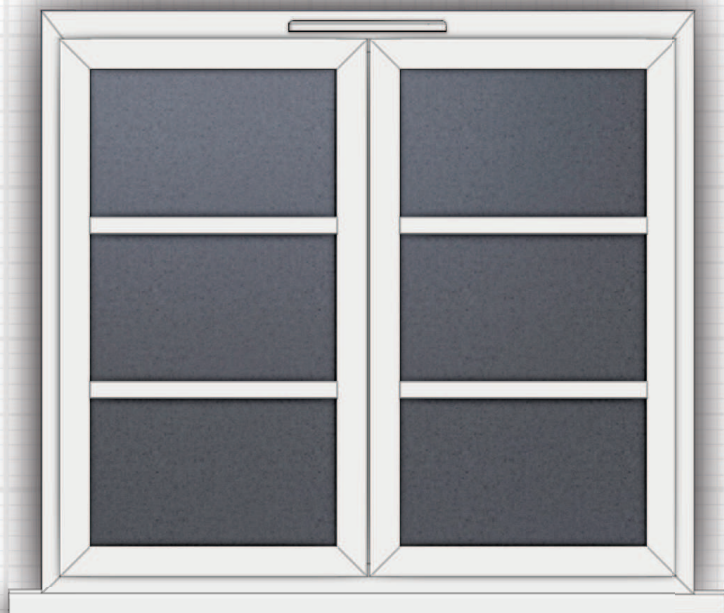

Technical detail: 1 - WF01 - Supply & Fit - Remove & replace

Quantity: 1

☀ **Viewed from outside**