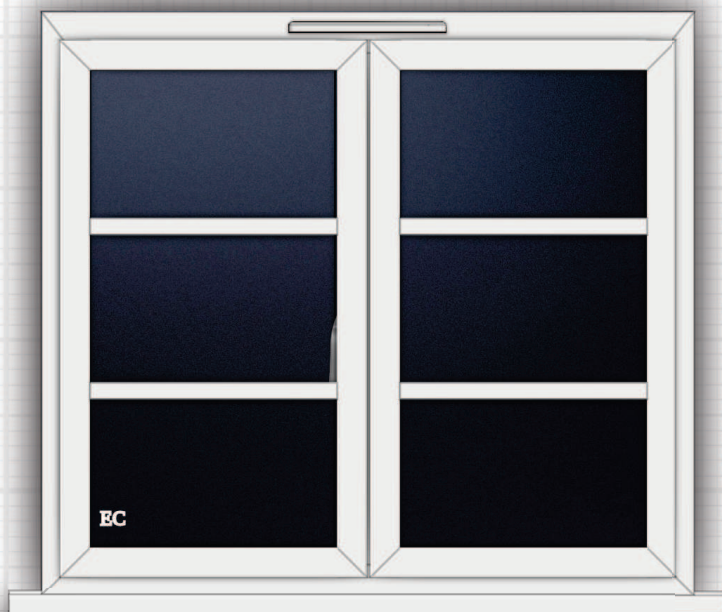

Technical detail: 13 - WG05 - Supply & Fit - Remove & replace

Quantity: 1

☀ Viewed from outside