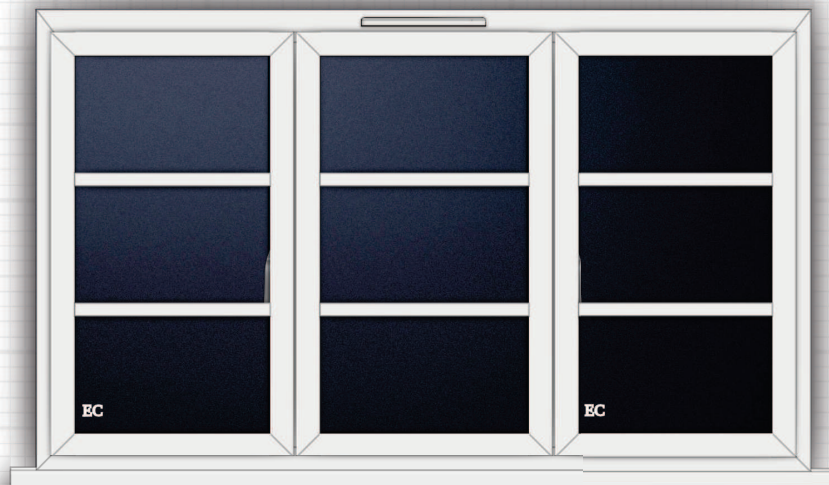

Technical detail: 7 - WF07 - Supply & Fit - Remove & replace

Quantity: 1

☀ **Viewed from outside**