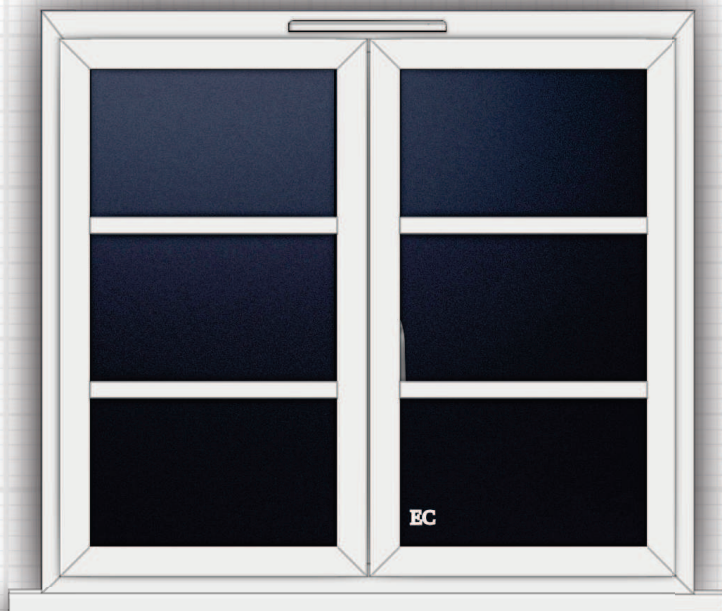

Technical detail: 11 - WG03 - Supply & Fit - Remove & replace

Quantity: 1

☀ Viewed from outside