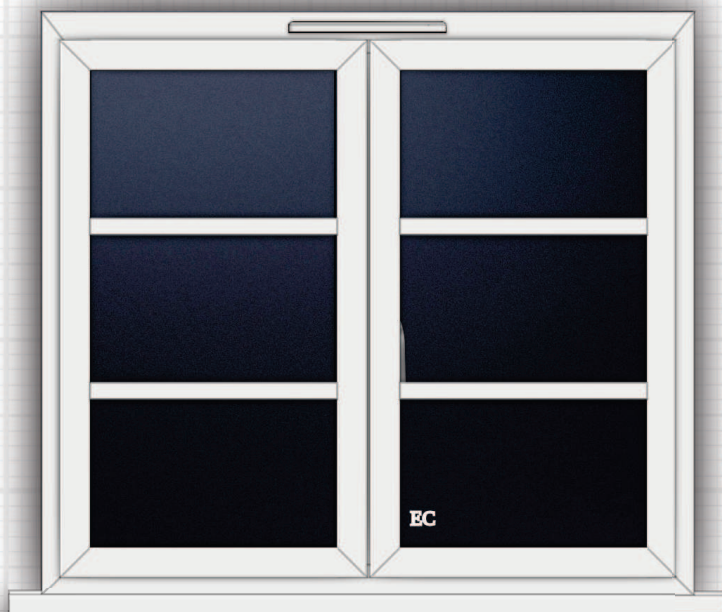

Technical detail: 3 - WF03 - Supply & Fit - Remove & replace

Quantity: 1

☀ **Viewed from outside**