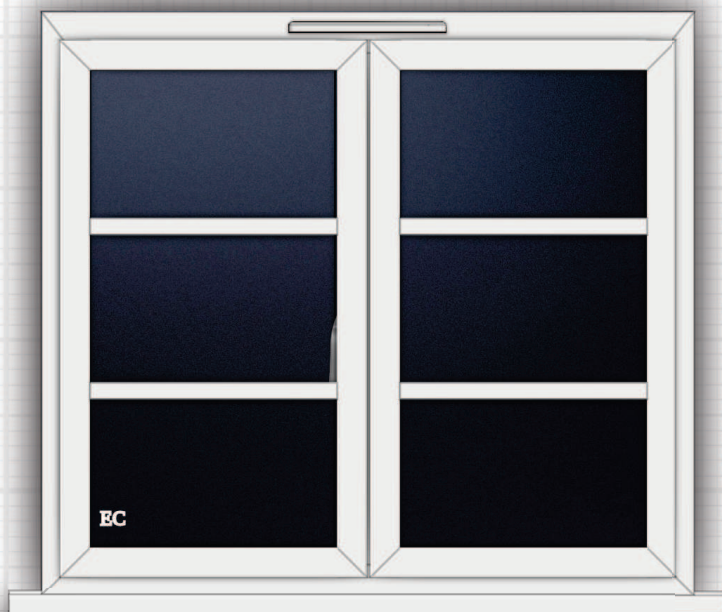

Technical detail: 5 - WF05 - Supply & Fit - Remove & replace

Quantity: 1

☀ Viewed from outside