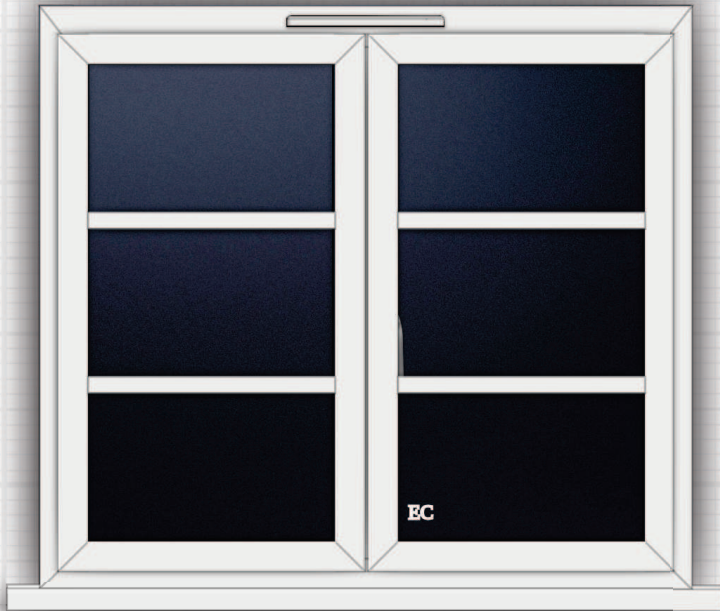

Technical detail: 11 - WG03 - Supply & Fit - Remove & replace

Quantity: 1

☀ Viewed from outside