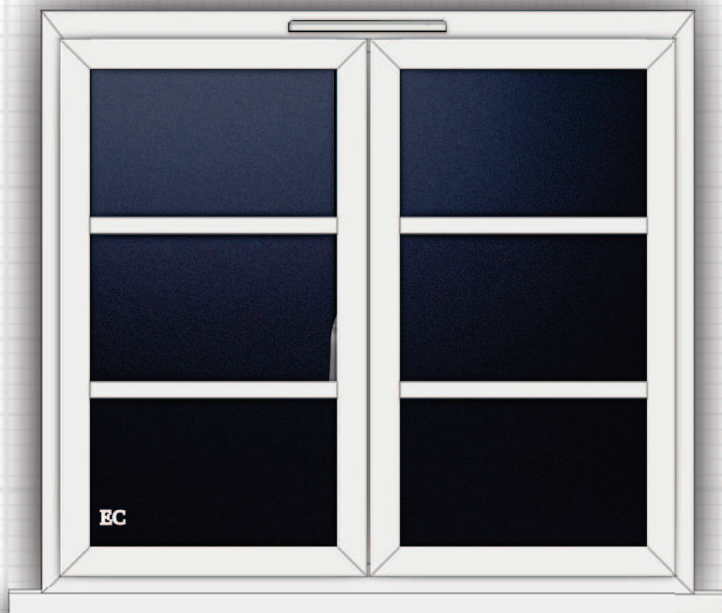

Quantity: 1

☀ **Viewed from outside**

💡 **Viewed from inside**

Aluminium Casement Window

Frame LRB:	Standard Square
Frame Top:	Large Square
Sash:	Slim Square
Mullion:	Standard Square
Bead:	Bevel
Cill:	95mm Cill
Astragal bar:	Small Square
Frame Joint Type:	Mitred
Transom/Mullion Joint Type:	Square
Sash Joint Type:	Mitred