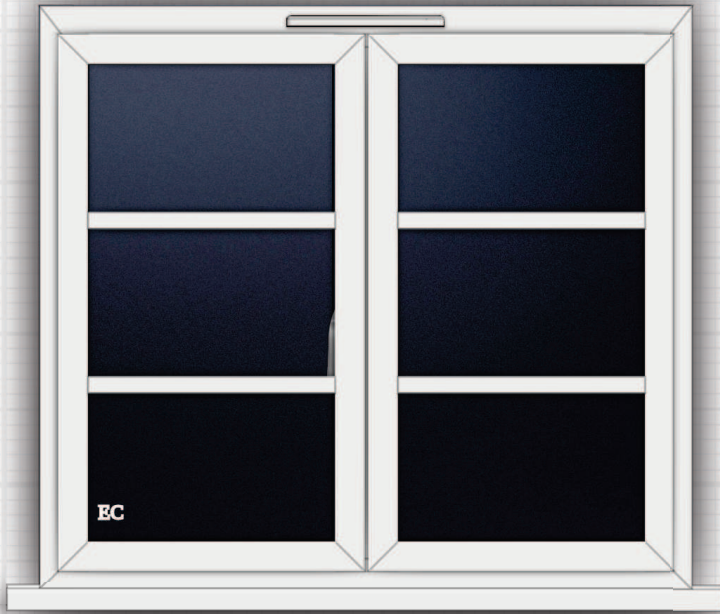

Quantity: 1

☀ Viewed from outside

💡 Viewed from inside

Aluminium Casement Window

Frame LRB:	Standard Square	Colour:	Standard White
Frame Top:	Large Square		
Sash:	Slim Square		
Mullion:	Standard Square		
Bead:	Bevel		
Cill:	95mm Cill		
Astragal bar:	Small Square		
Frame Joint Type:	Mitred		
Transom/Mullion Joint Type:	Square		
Sash Joint Type:	Mitred		