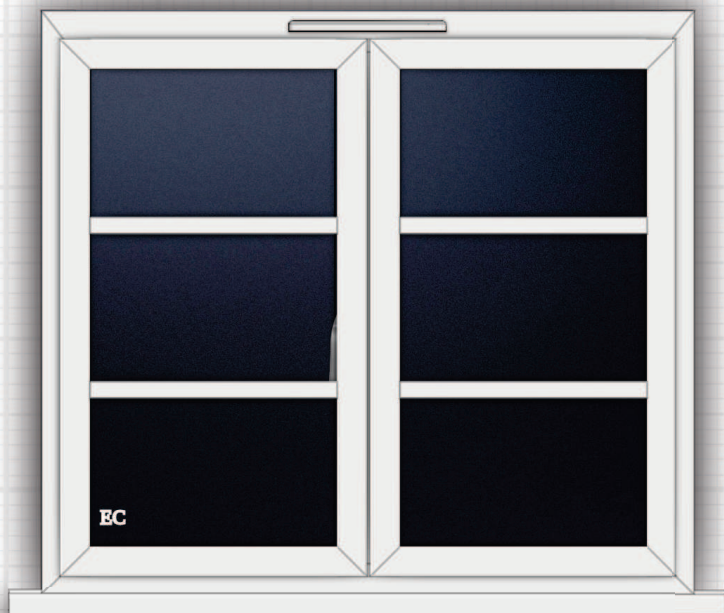

Technical detail: 5 - WF05 - Supply & Fit - Remove & replace

Quantity: 1

☀ **Viewed from outside**