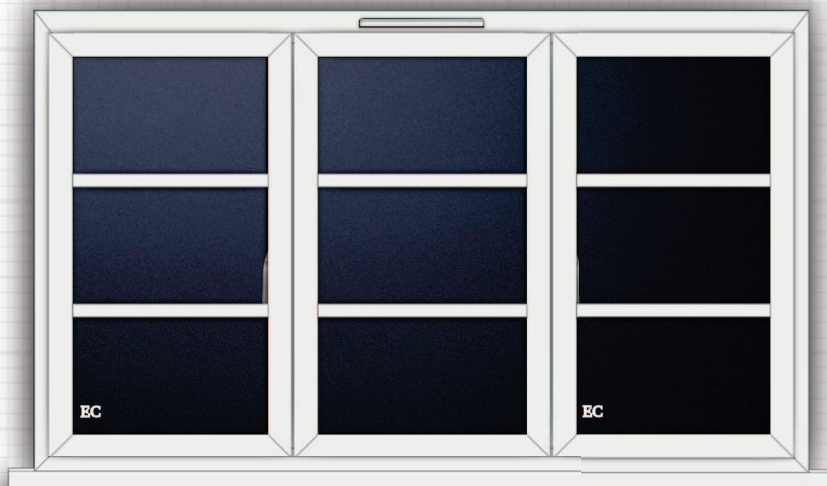

Technical detail: 6 - WF06 - Supply & Fit - Remove & replace

Quantity: 1

☀ **Viewed from outside**