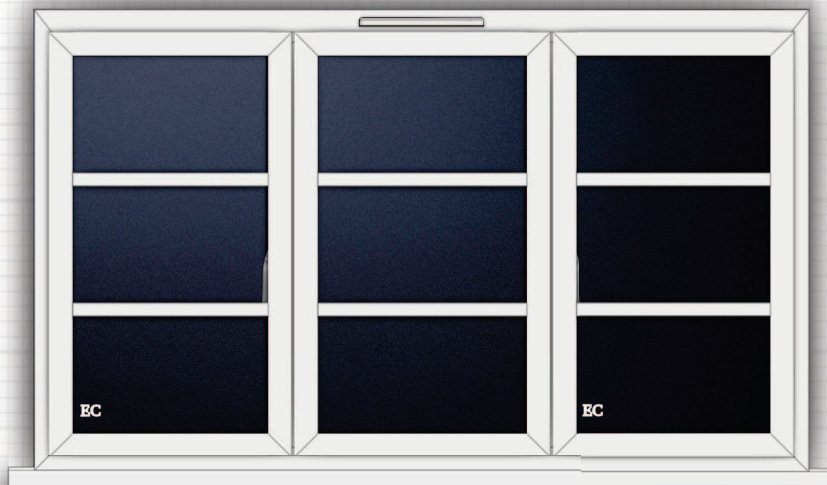

Quantity: 1

☀ **Viewed from outside**

💡 **Viewed from inside**

Aluminium Casement Window

Frame LRB:	Standard Square	Colour:	Standard White
Frame Top:	Large Square		
Sash:	Slim Square		
Mullion:	Standard Square		
Bead:	Bevel		
Cill:	95mm Cill		
Astragal bar:	Small Square		
Frame Joint Type:	Mitred		
Transom/Mullion Joint Type:	Square		
Sash Joint Type:	Mitred		