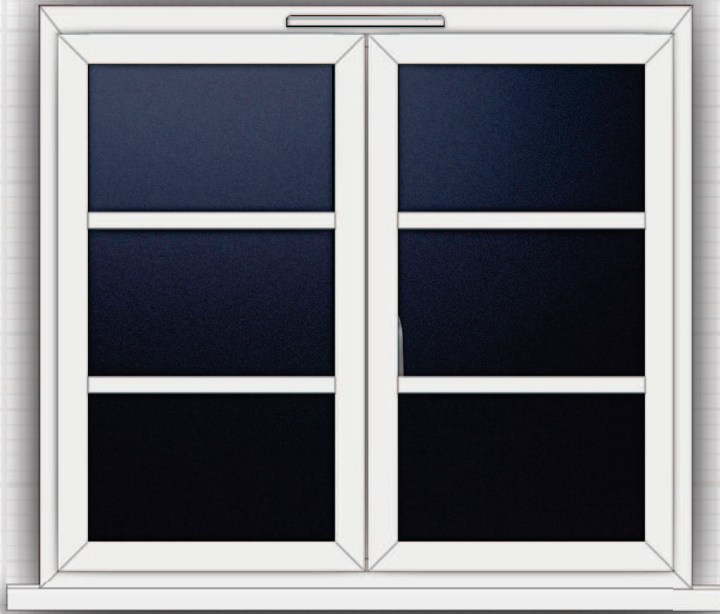

Quantity: 1

☀ Viewed from outside

💡 Viewed from inside

Aluminium Casement Window

Frame LRB:	Standard Square
Frame Top:	Large Square
Sash:	Slim Square
Mullion:	Standard Square
Bead:	Bevel
Cill:	95mm Cill
Astragal bar:	Small Square
Frame Joint Type:	Mitred
Transom/Mullion Joint Type:	Square
Sash Joint Type:	Mitred