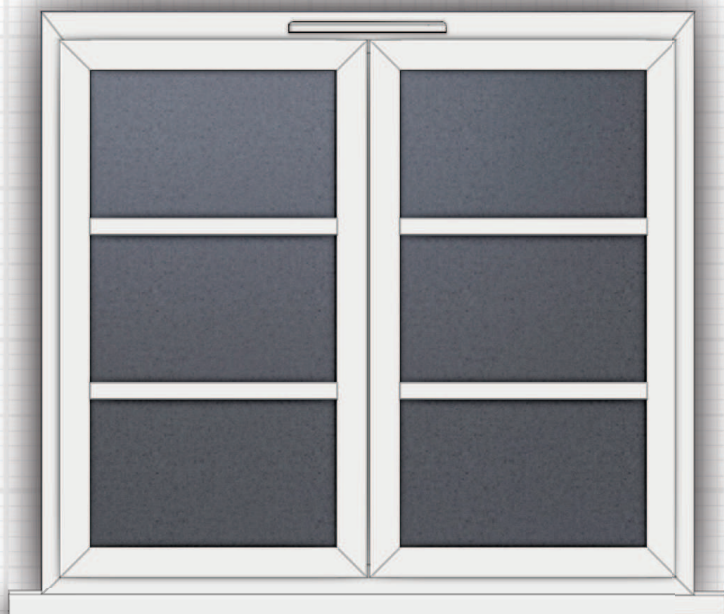

Net Price:
VAT (20%):
Total Price:

Technical detail: 1 - WF01 - Supply & Fit - Remove & replace

Quantity: 1

☀ **Viewed from outside**

💡 **Viewed from inside**

Aluminium Casement Window

Frame LRB:	Standard Square
Frame Top:	Large Square
Sash:	Slim Square
Mullion:	Standard Square
Bead:	Bevel
Cill:	95mm Cill
Astragal bar:	Small Square
Frame Joint Type:	Mitred
Transom/Mullion Joint Type:	Square
Sash Joint Type:	Mitred