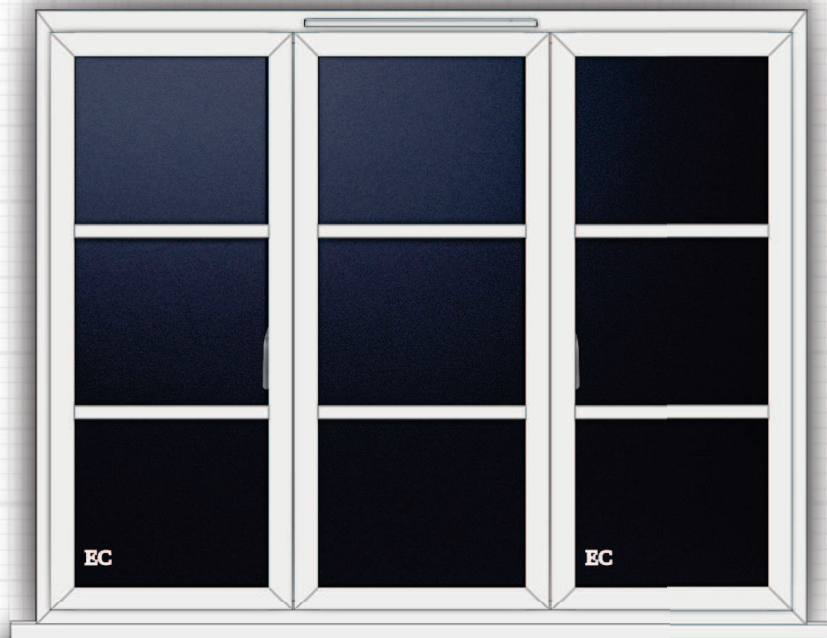

Quantity: 1

☀ **Viewed from outside**

💡 **Viewed from inside**

Aluminium Casement Window

Frame LRB:	Standard Square	Colour:	Standard White
Frame Top:	Large Square		
Sash:	Slim Square		
Mullion:	Standard Square		
Bead:	Bevel		
Cill:	95mm Cill		
Astragal bar:	Small Square		
Frame Joint Type:	Mitred		
Transom/Mullion Joint Type:	Square		
Sash Joint Type:	Mitred		