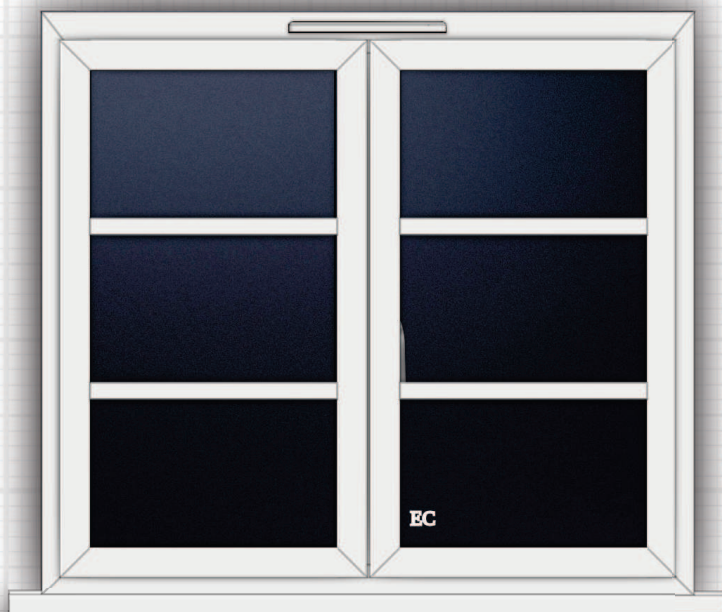

Technical detail: 4 - WF04 - Supply & Fit - Remove & replace

Quantity: 1

☀ **Viewed from outside**