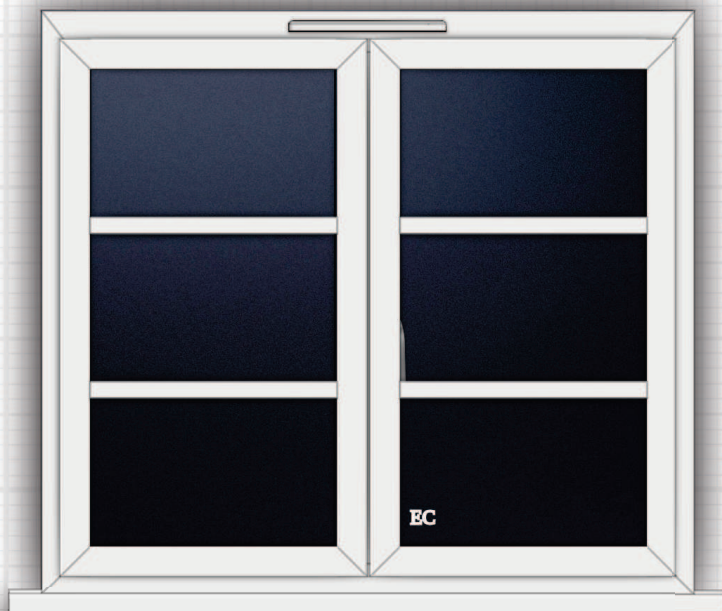

Technical detail: 3 - WF03 - Supply & Fit - Remove & replace

Quantity: 1

☀ **Viewed from outside**