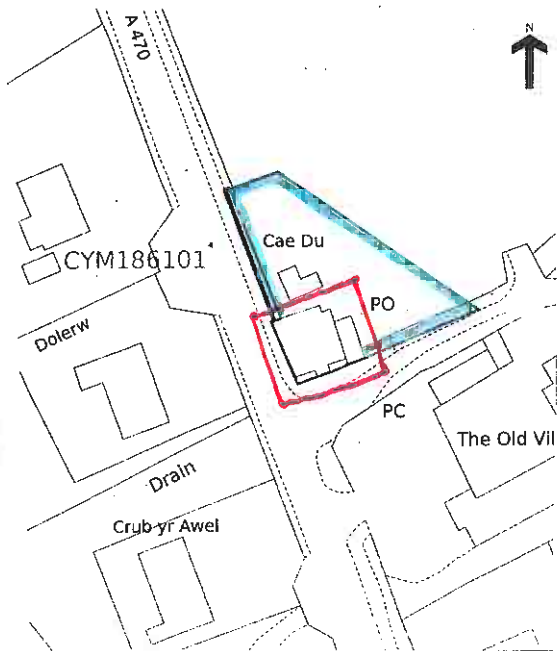

FLOOR PLAN 1:100 @ A4

extract from  
O.S. 1:1250

Plans to be read in conjunction with  
 Planning Application for:  
 Change of use part dwelling to Hairdressing Salon  
 Cae Du, Carno, Caersws, Powys SY17 5LE for  
 Ms Jane Cooper  
 November 2022 Scales as marked