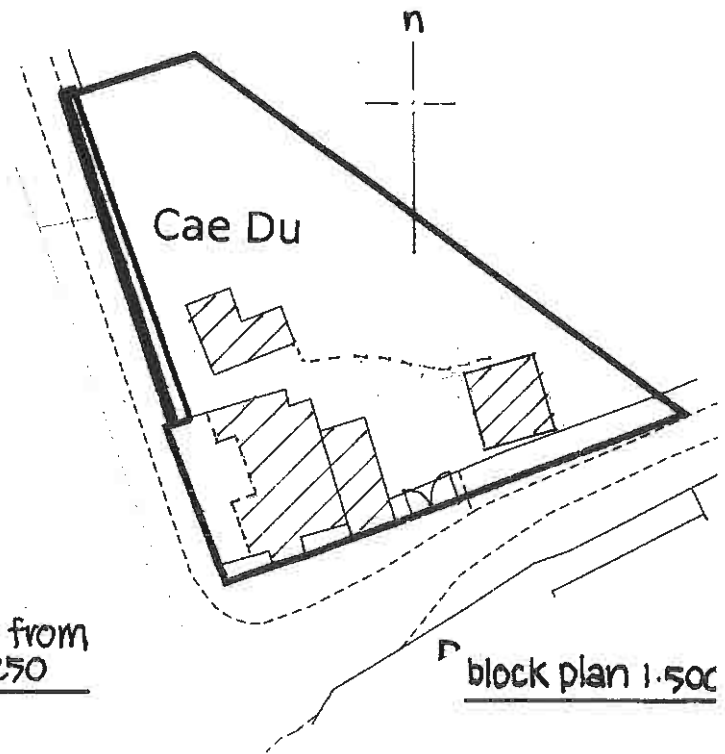

FLOOR PLAN 1:100 @ A4

extract from  
O.S. 1:1250

Plans to be read in conjunction with  
 Planning Application for:  
 Change of use part dwelling to Hairdressing Salon  
 Cae Du, Carno, Caersws, Powys SY17 5LE for  
 Ms Jane Cooper  
 November 2022 Scales as marked