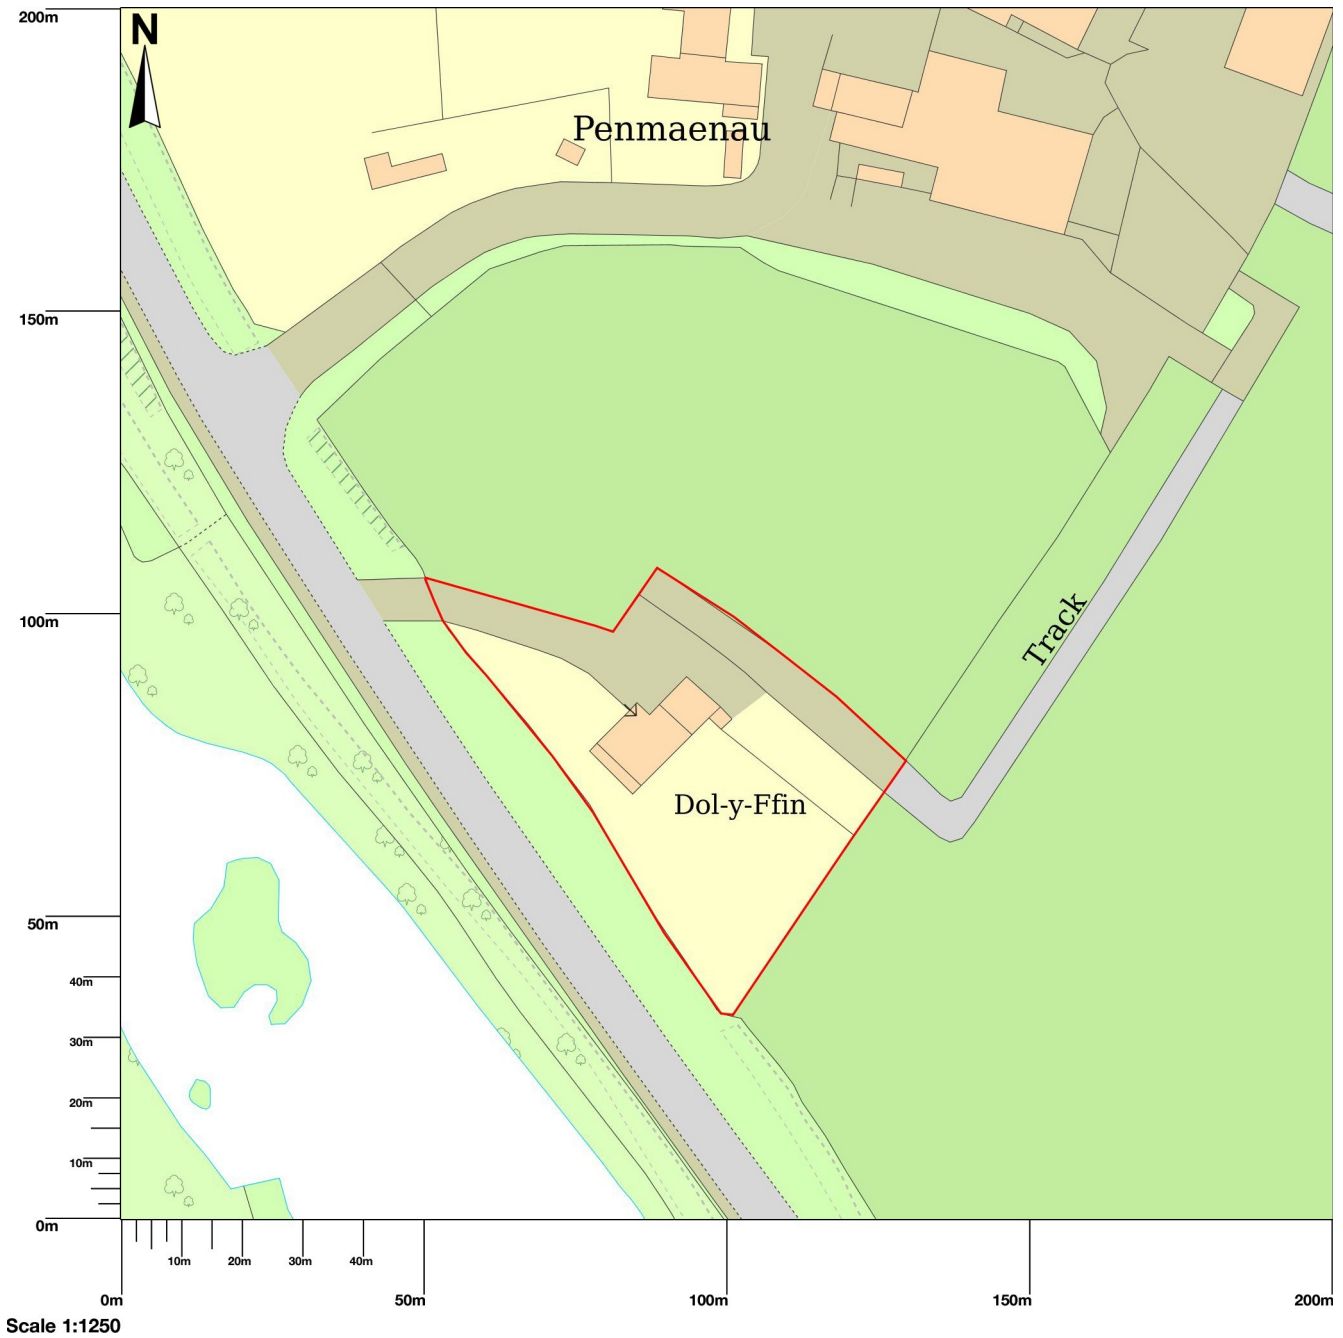

Dolyffin, Llanelwedd, Builth Wells, LD2 3RD

Map area bounded by: 303169,252073 303369,252273. Produced on 17 November 2022 from the OS National Geographic Database. Reproduction in whole or part is prohibited without the prior permission of Ordnance Survey. © Crown copyright 2022. Supplied by UKPlanningMaps.com a licensed OS partner (100054135). Unique plan reference: p4b/uk/876420/1183521