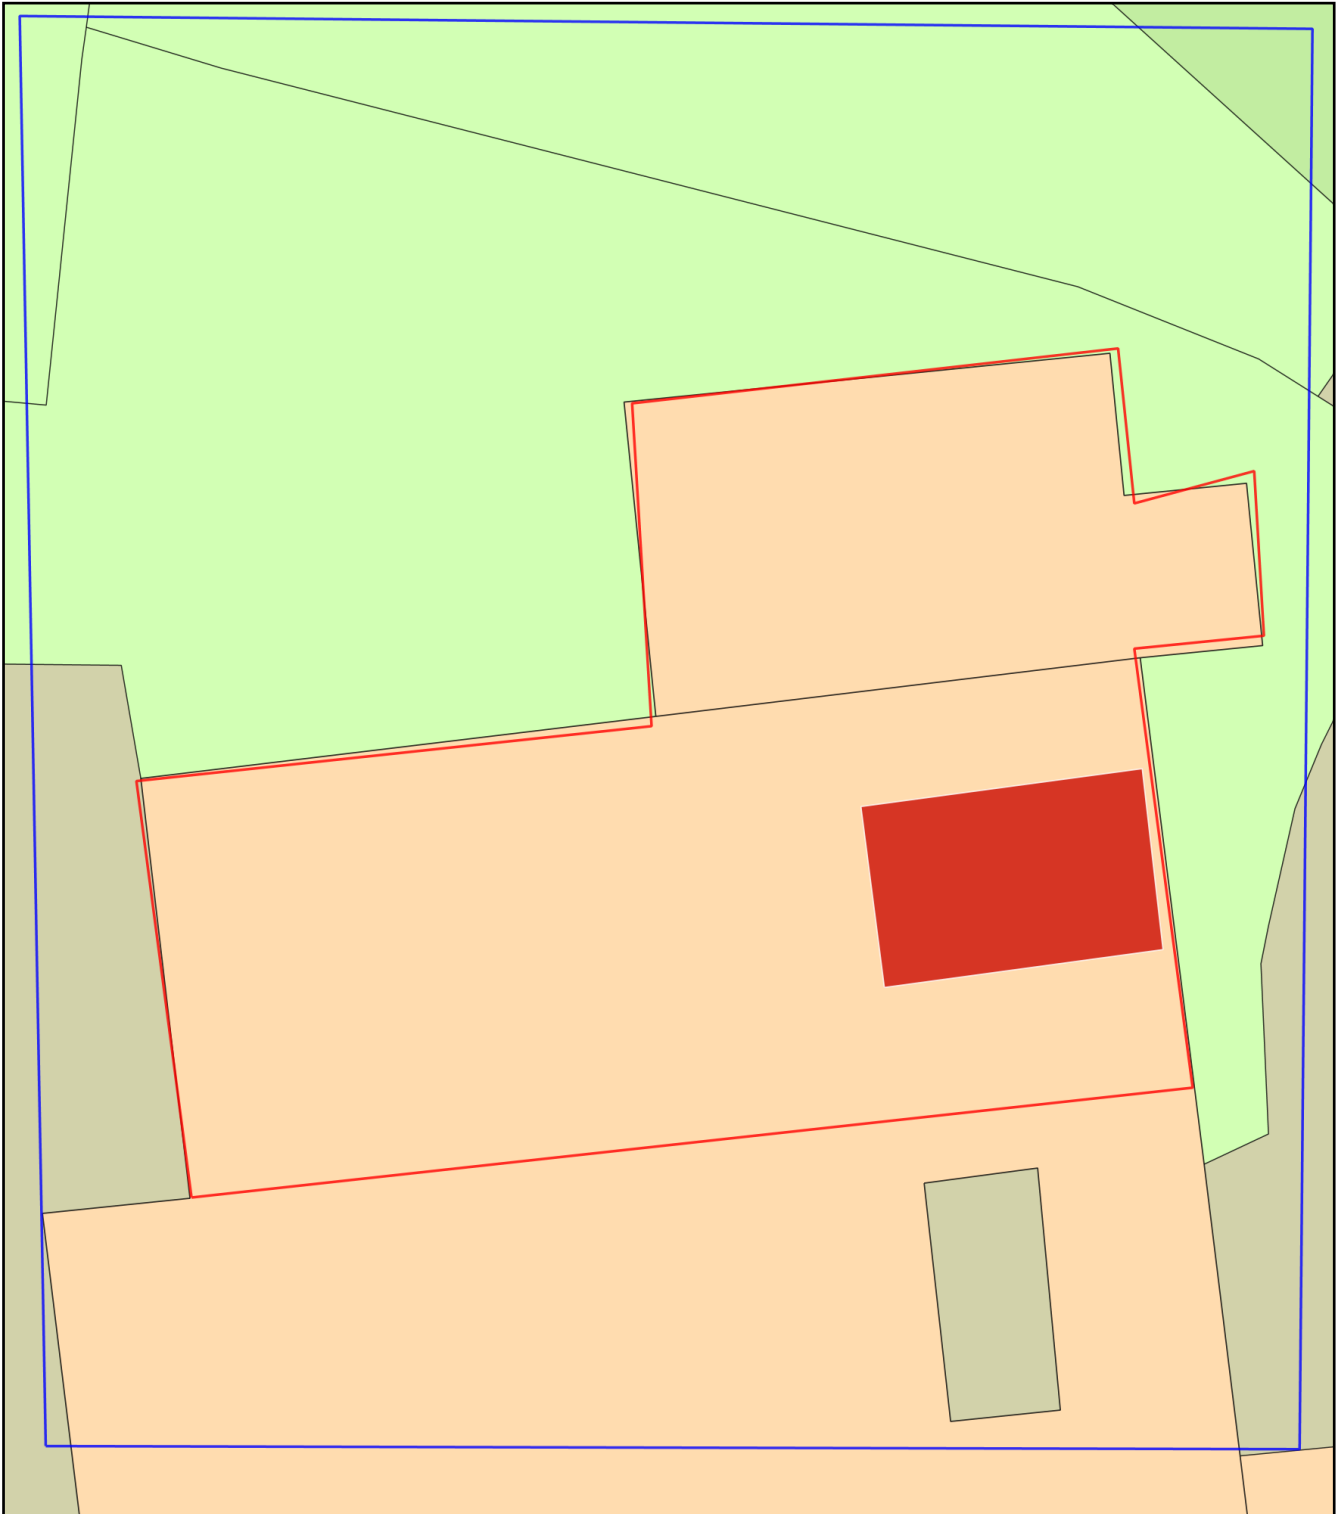

Site Plan

Plan Produced for: Whalley Farm

Date Produced: 11 Dec 2022

Plan Reference Number: TQRQM22345143047494

Scale: 1:200 @ A4