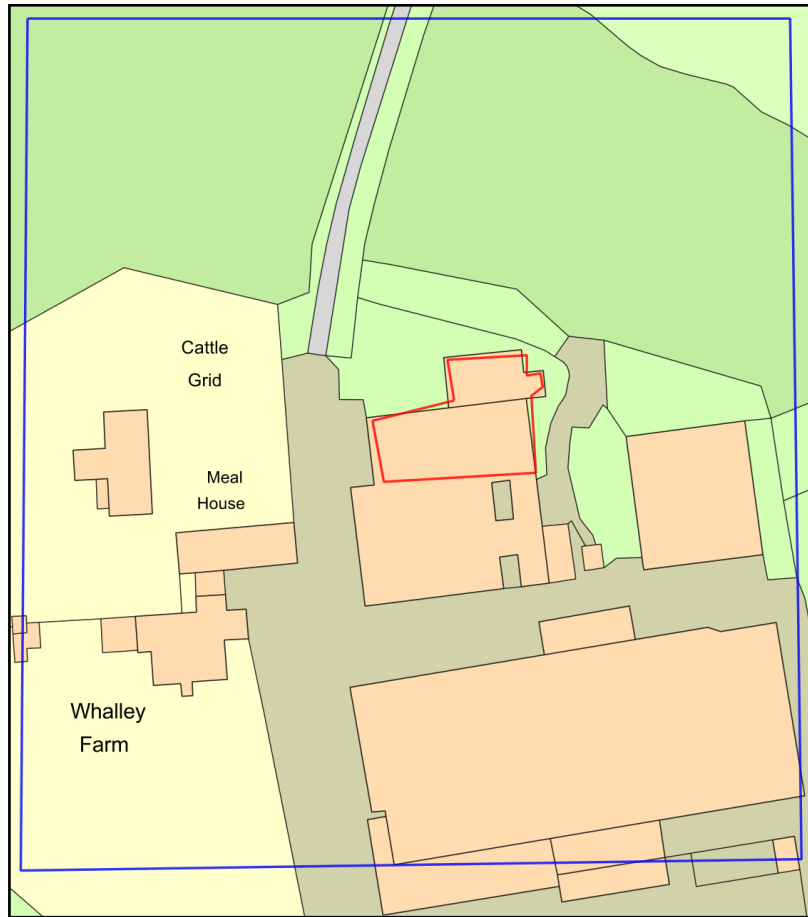

Location Plan

Plan Produced for: Whalley Farm
Date Produced: 11 Dec 2022
Plan Reference Number: TQRQM22345142416899
Scale: 1:1250 @ A4