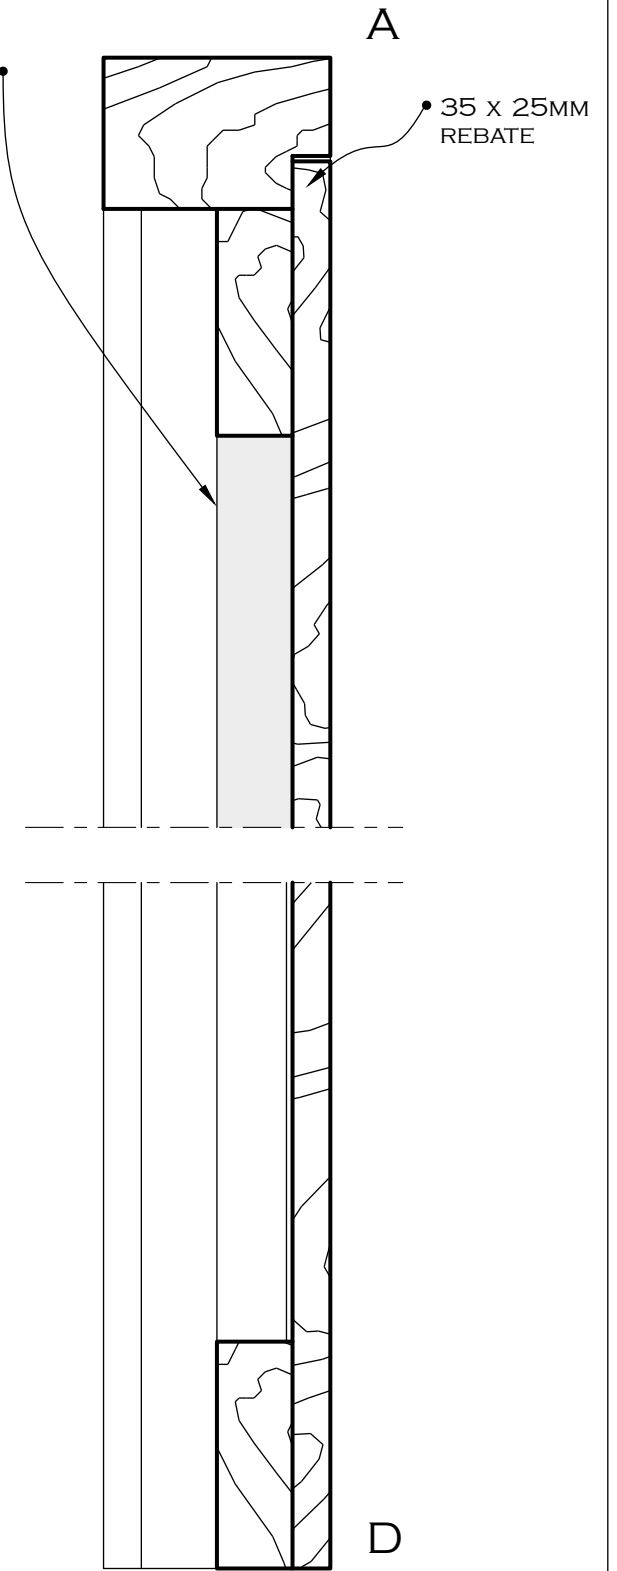

BARN - MAIN WAGON DOORS - BD 1

SCALE 1:5

DETAIL OF HINGE PIN

PLAN

SCALE 1:20

FRONT

SECTION A-D