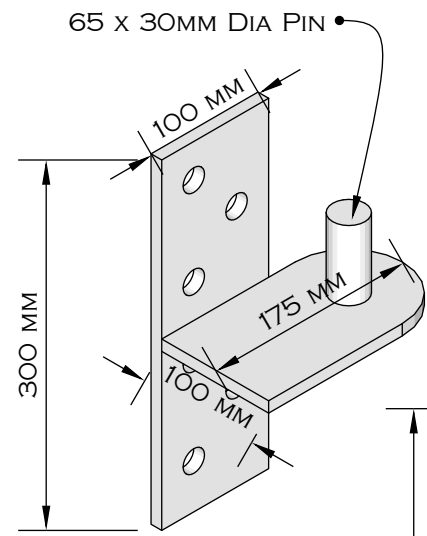

BARN - MAIN WAGON DOORS - BD 1

SCALE 1:5

DETAIL OF HINGE PIN

PLAN

SCALE 1:20

FRONT

SECTION A-D