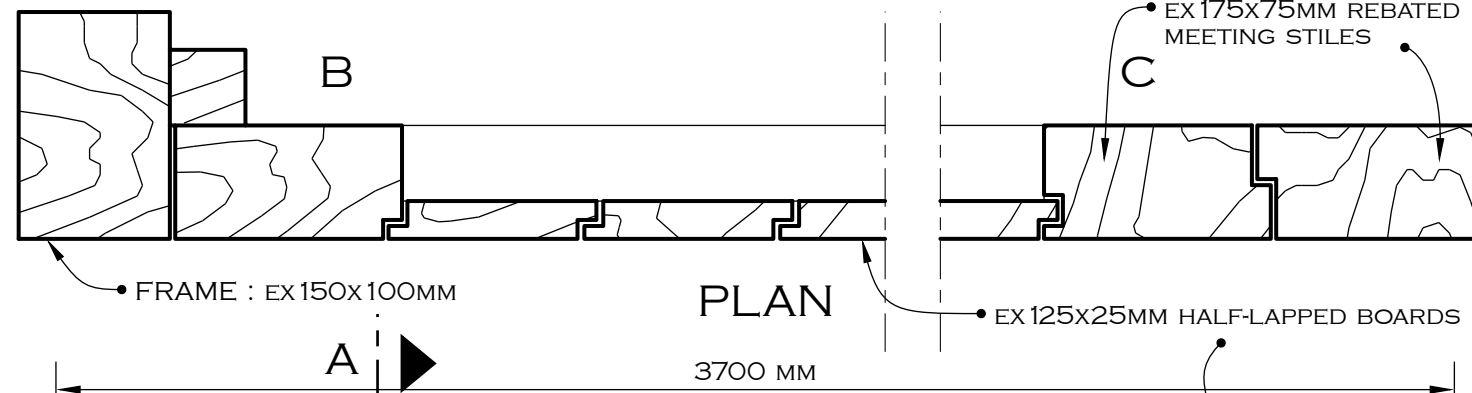

BARN - MAIN WAGON DOORS - BD 1

SCALE 1:5

DETAIL OF HINGE PIN

PLAN

SCALE 1:20

FRONT

SECTION A-D