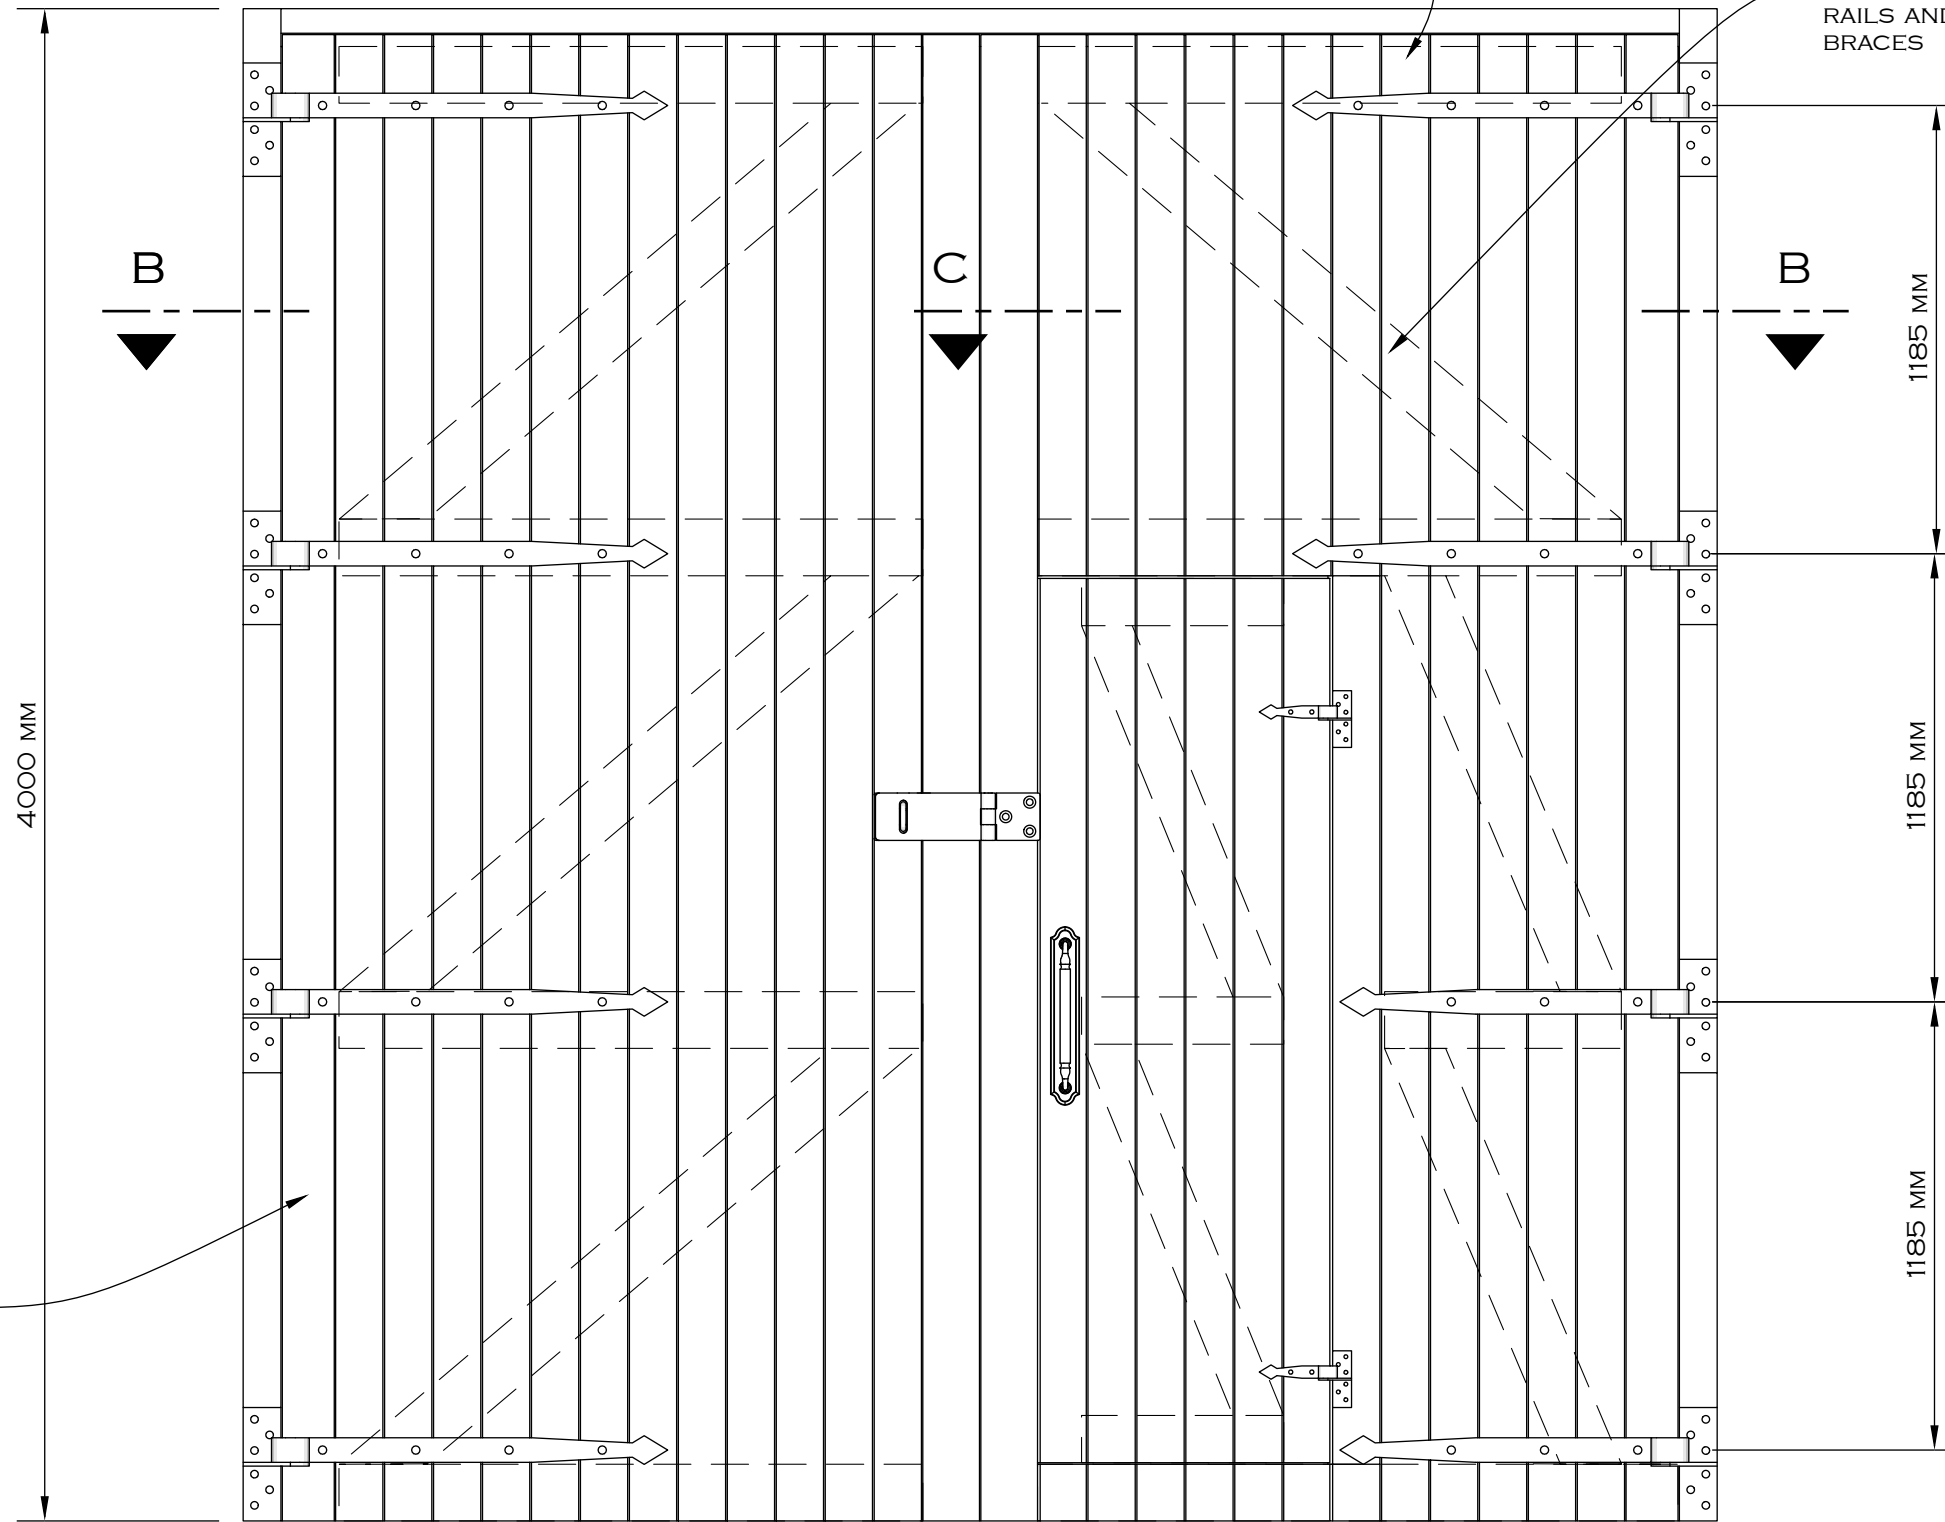

BARN - MAIN WAGON DOORS - BD 1

SCALE 1:5

DETAIL OF HINGE PIN

PLAN

SCALE 1:20

FRONT

SECTION A-D