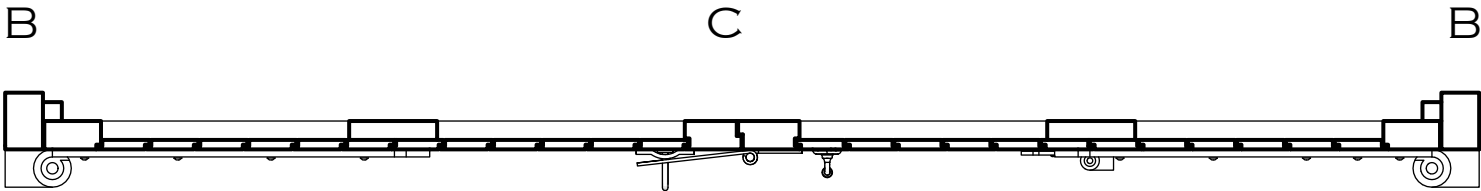

BARN - MAIN WAGON DOORS - BD 1

ENGLISH OAK FRAME WORK WITH BOARDS BEING DOUGLAS FIR, OUTWARD OPENING ON 2PRS (EACH SIDE) BLACK IRON STRAP HINGES. BLACK IRON DOOR BOLTS TOP & BOTTOM. (LONG ARM HANDLES TO TOP) HEAVY DUTY HASP & STAPLE OUTSIDE

PLAN

3700 MM

A

4000 MM
EXISTING OPENING HEIGHT

1185 MM

1185 MM

1185 MM

EX 150x100MM FRAME WITH EX 50x50 STOP