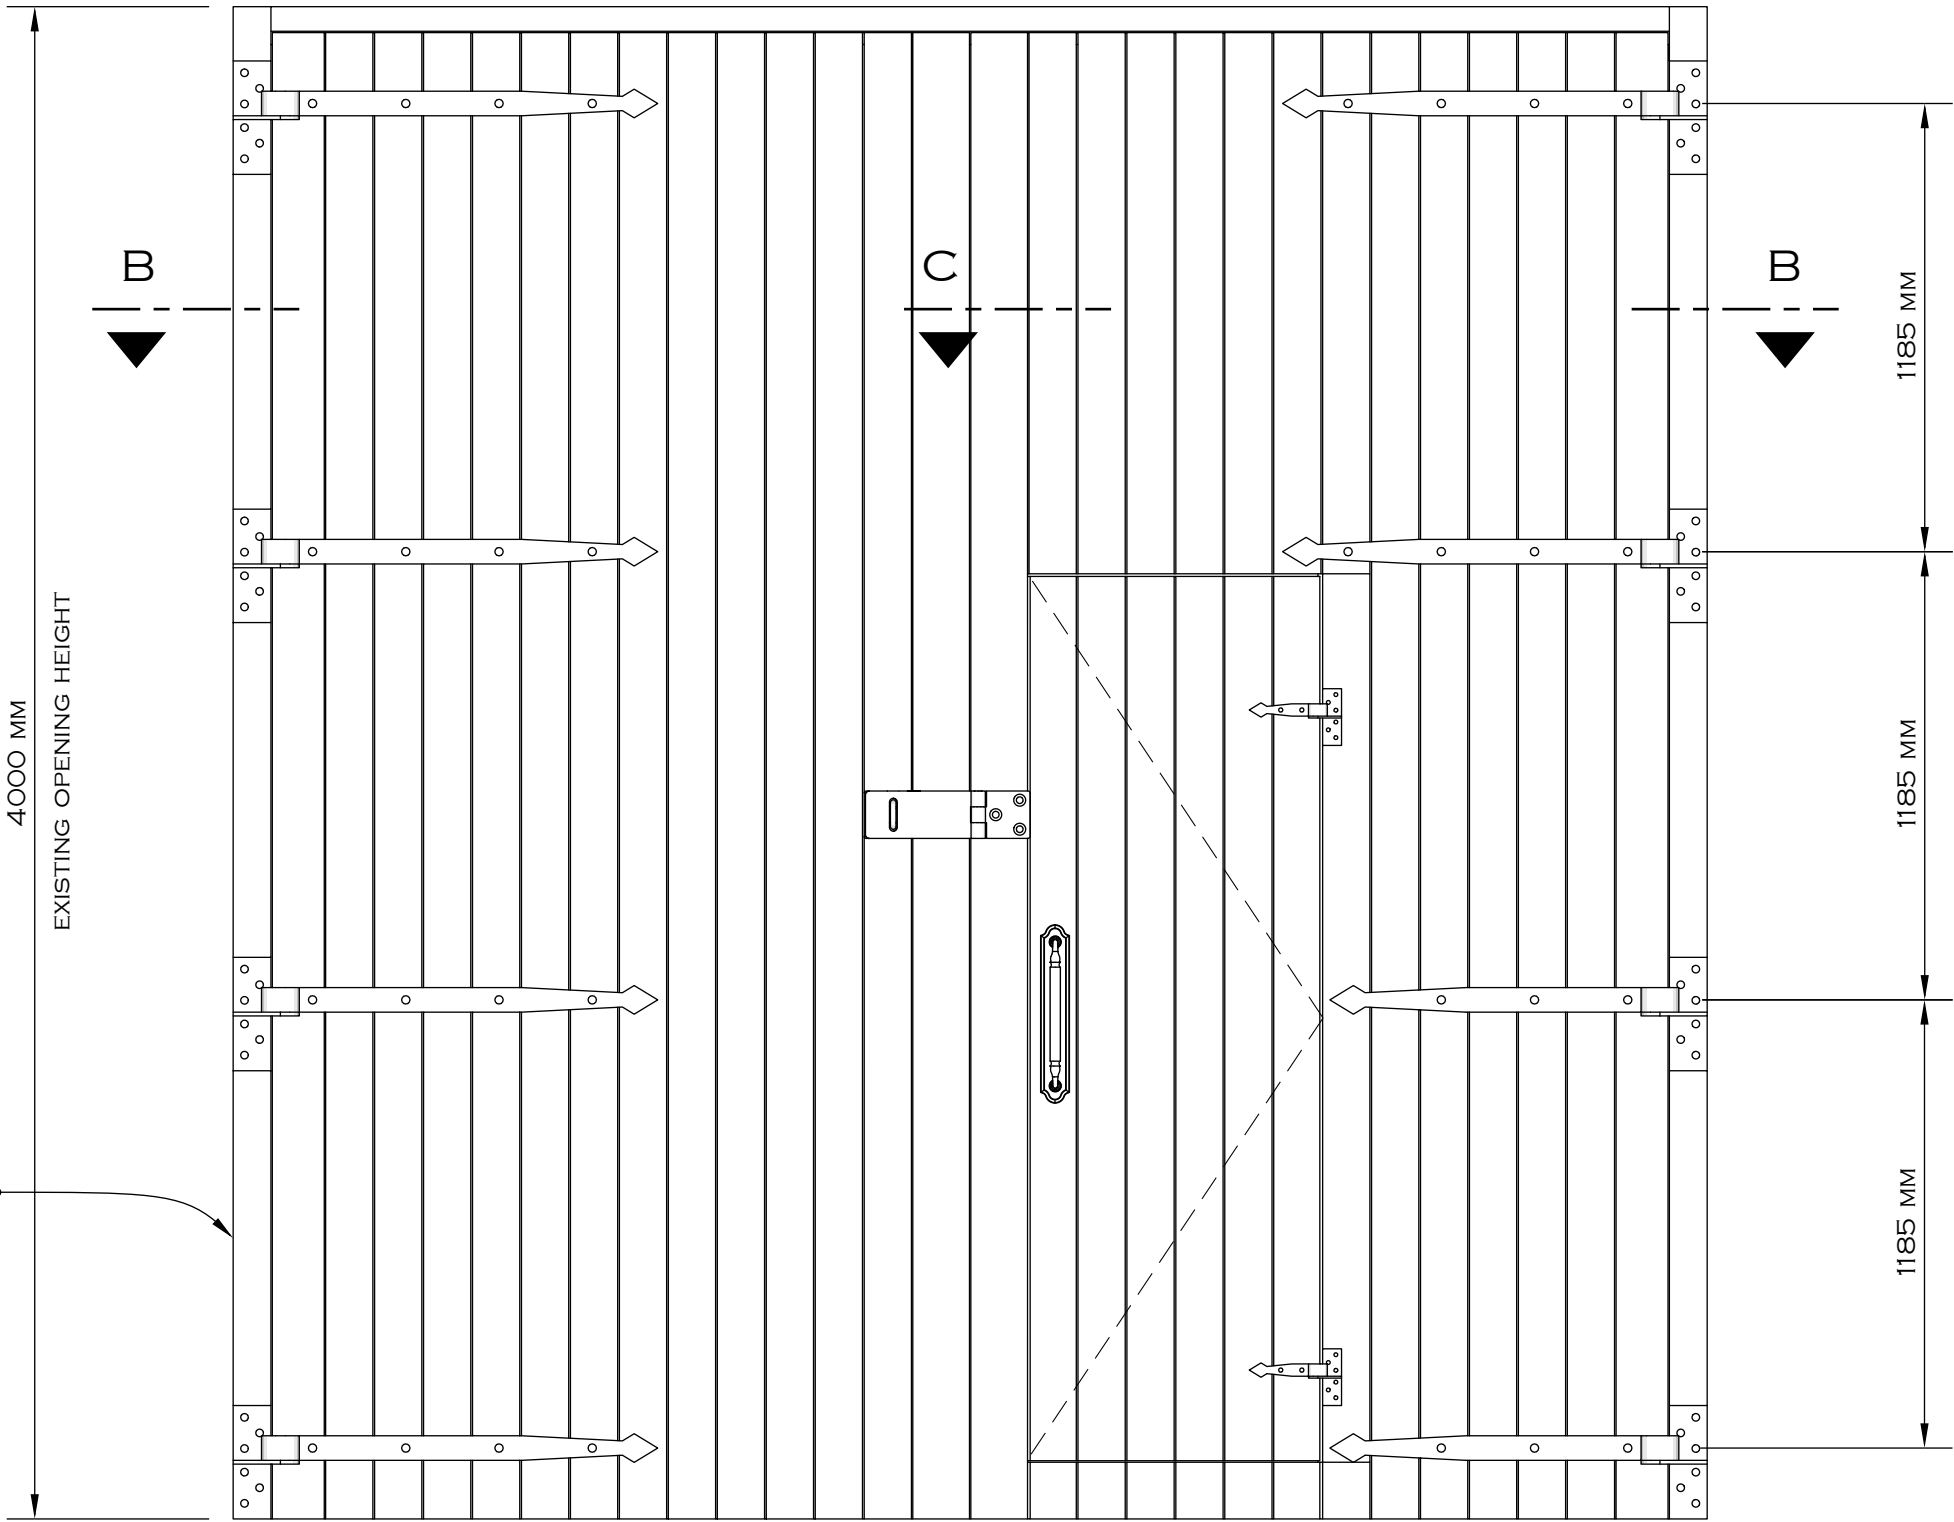

BARN - MAIN WAGON DOORS - BD 1

ENGLISH OAK FRAME WORK WITH BOARDS BEING DOUGLAS FIR, OUTWARD OPENING ON 2PRS (EACH SIDE) BLACK IRON STRAP HINGES. BLACK IRON DOOR BOLTS TOP & BOTTOM. (LONG ARM HANDLES TO TOP) HEAVY DUTY HASP & STAPLE OUTSIDE

PLAN

3700 MM

A

4000 MM
EXISTING OPENING HEIGHT

1185 MM

1185 MM

1185 MM

EX 150x100MM FRAME WITH EX 50x50 STOP

SCALE 1:20

D

FRONT

A

D

SECTION A-D