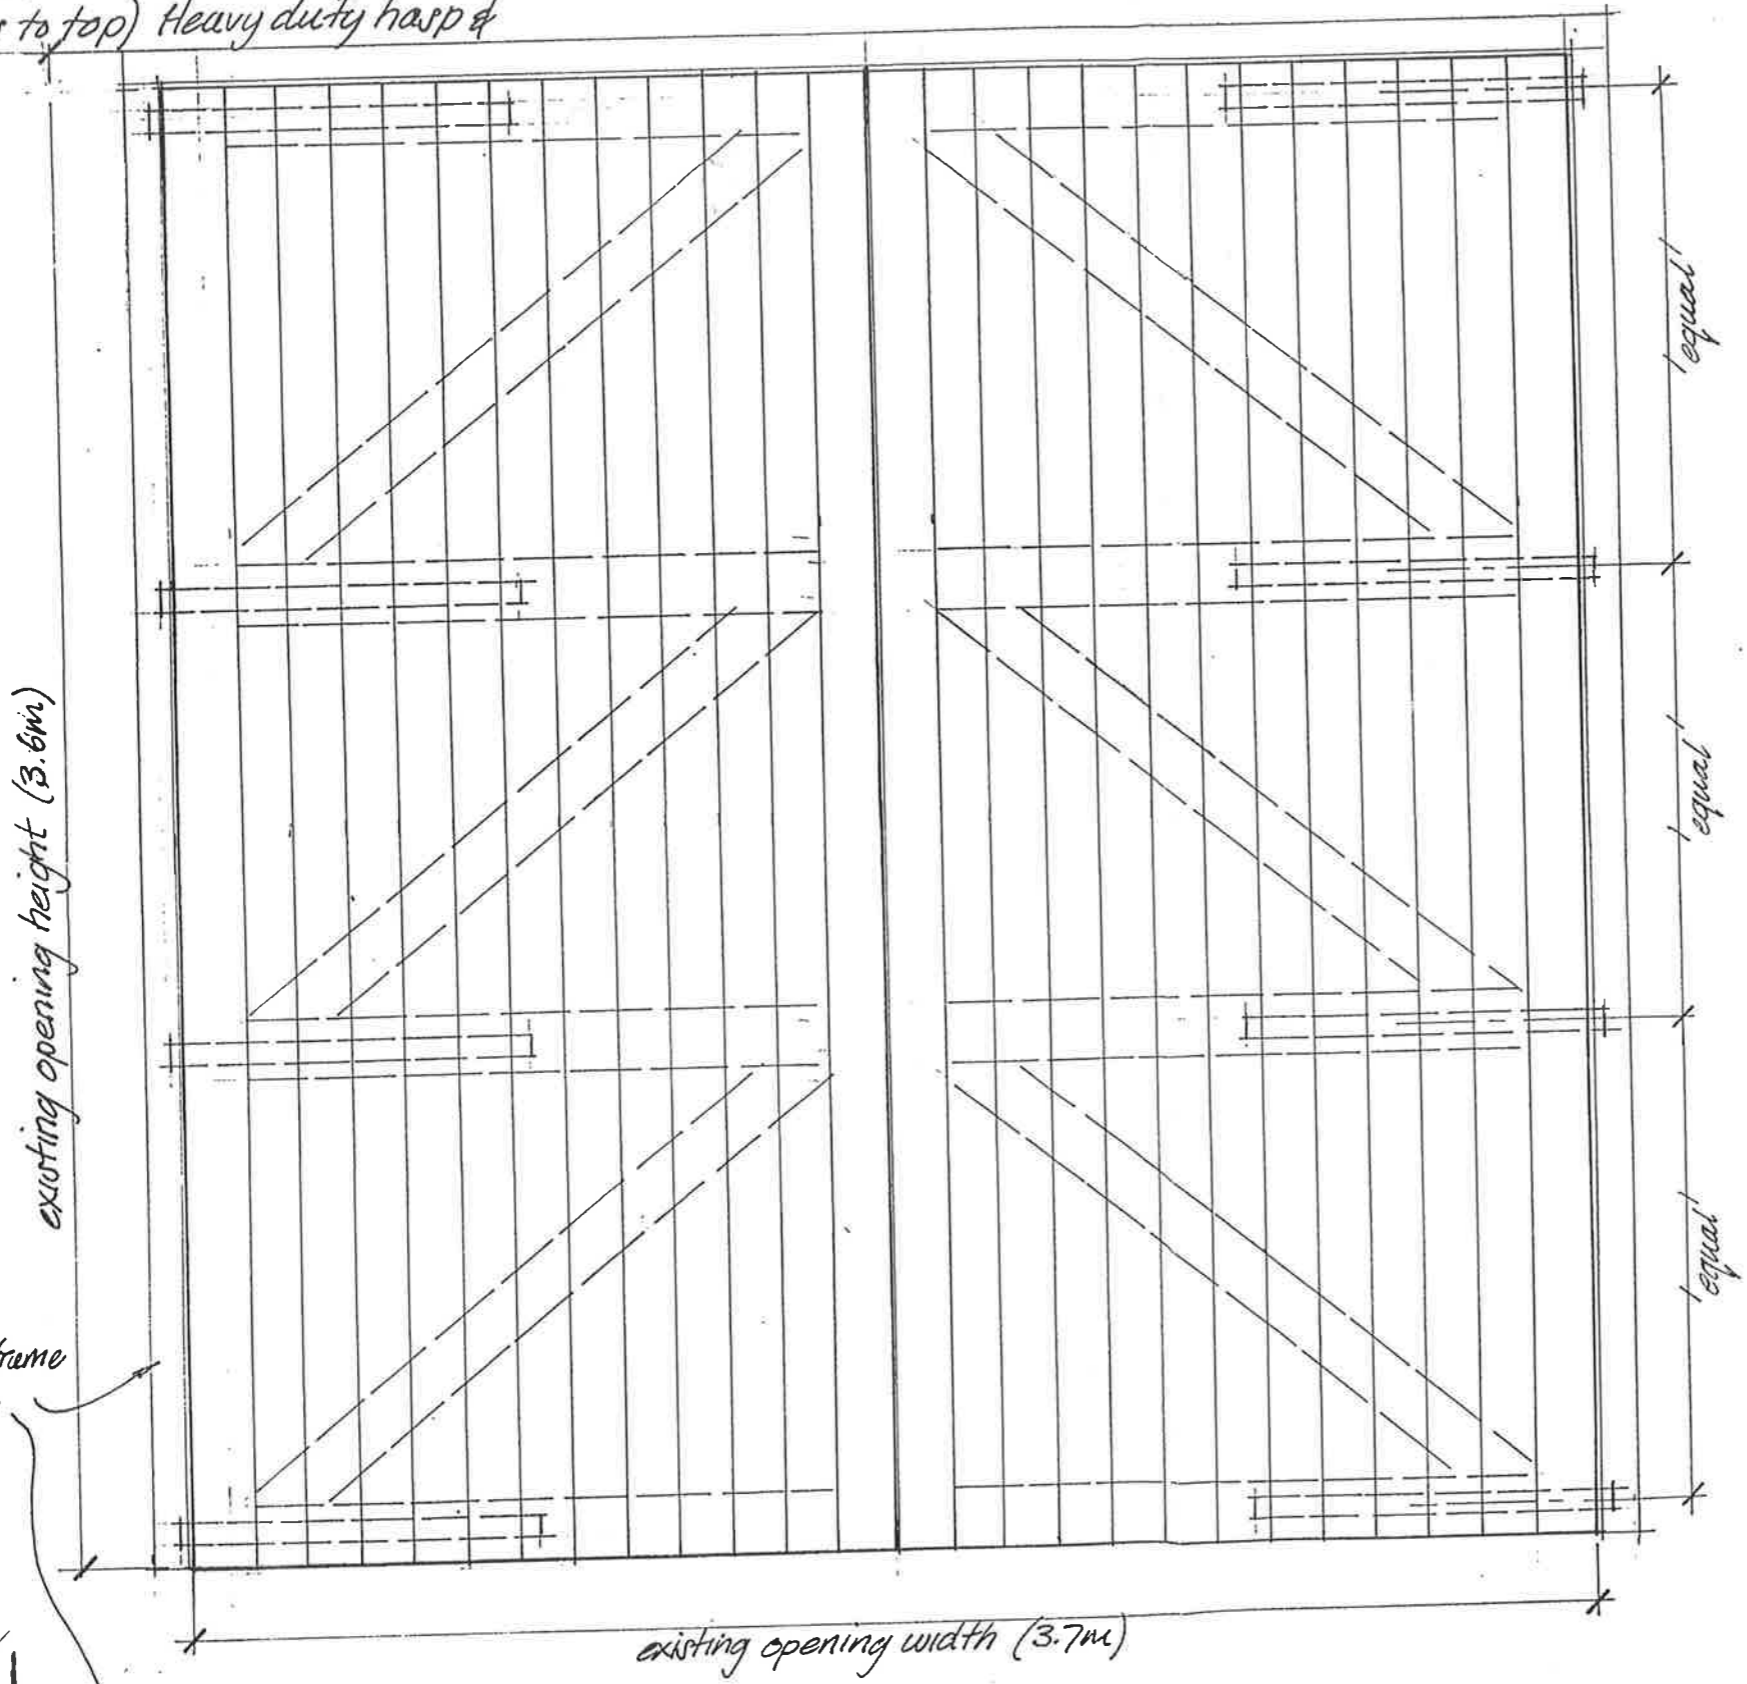

BARN - MAIN WAGON DOORS - BD1

Pair of framed, ledged & braced Elm boarded doors
 Outward opening on 2 prs (each side) black iron
 strap hinges. Black iron door bolts top & bottom.
 (long arm handles to top) Heavy duty hasp &
 staple outside.

ex. 150x100mm Elm frame
 with ex. 50x50 stop

packing as

BARN - REAR WAGON DOORS - BD2

Pair of framed, ledged, braced and boarded elm doors -
 Opening outward - on 1 1/2 prs (each side) black iron strap
 hinges. Black iron door bolts top & bottom. Hasp & staple.