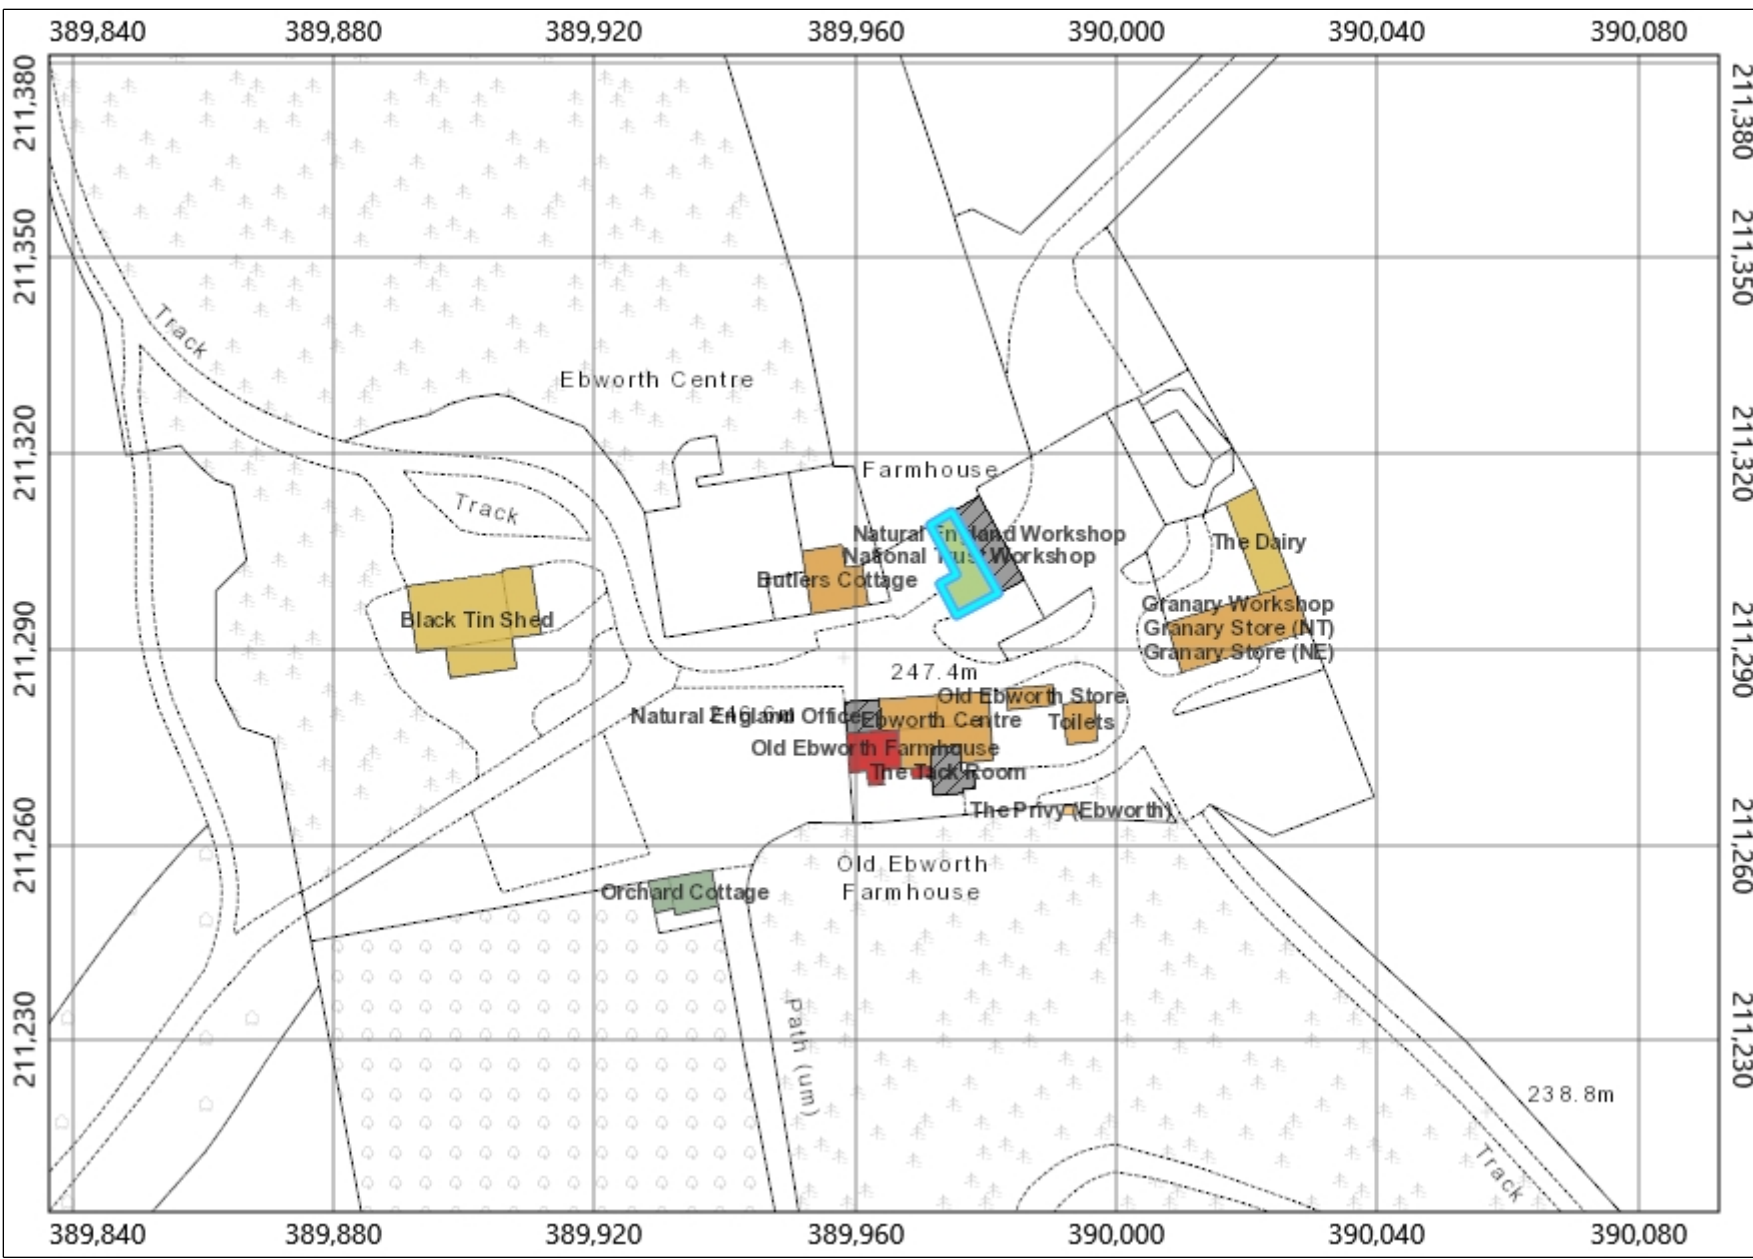

# Map of Ebworth Centre showing Ranger Workshop Location (all NT owned)

### Legend

**Units (Points)**

- Unknown
- Catering
- EC Asset - Grease Trap
- EC Asset - Oil Storage
- EC Asset - Sewage Discharge Pt
- EC Asset - Sewage Treatment
- EC Asset - Water Source
- EC Asset - Water Storage Tank
- EC Asset - Water Treatment
- Internal Unit
- Other Building
- Residential Building
- Retail
- Structure
- No Value

1: 1,159

This map is a user generated static output from an Intranet mapping site and is for reference only. Data layers that appear on this map may or may not be accurate, current, or otherwise reliable.

THIS MAP IS NOT TO BE USED FOR NAVIGATION

**Notes**

This map was automatically generated using the National Trust GIS Browser