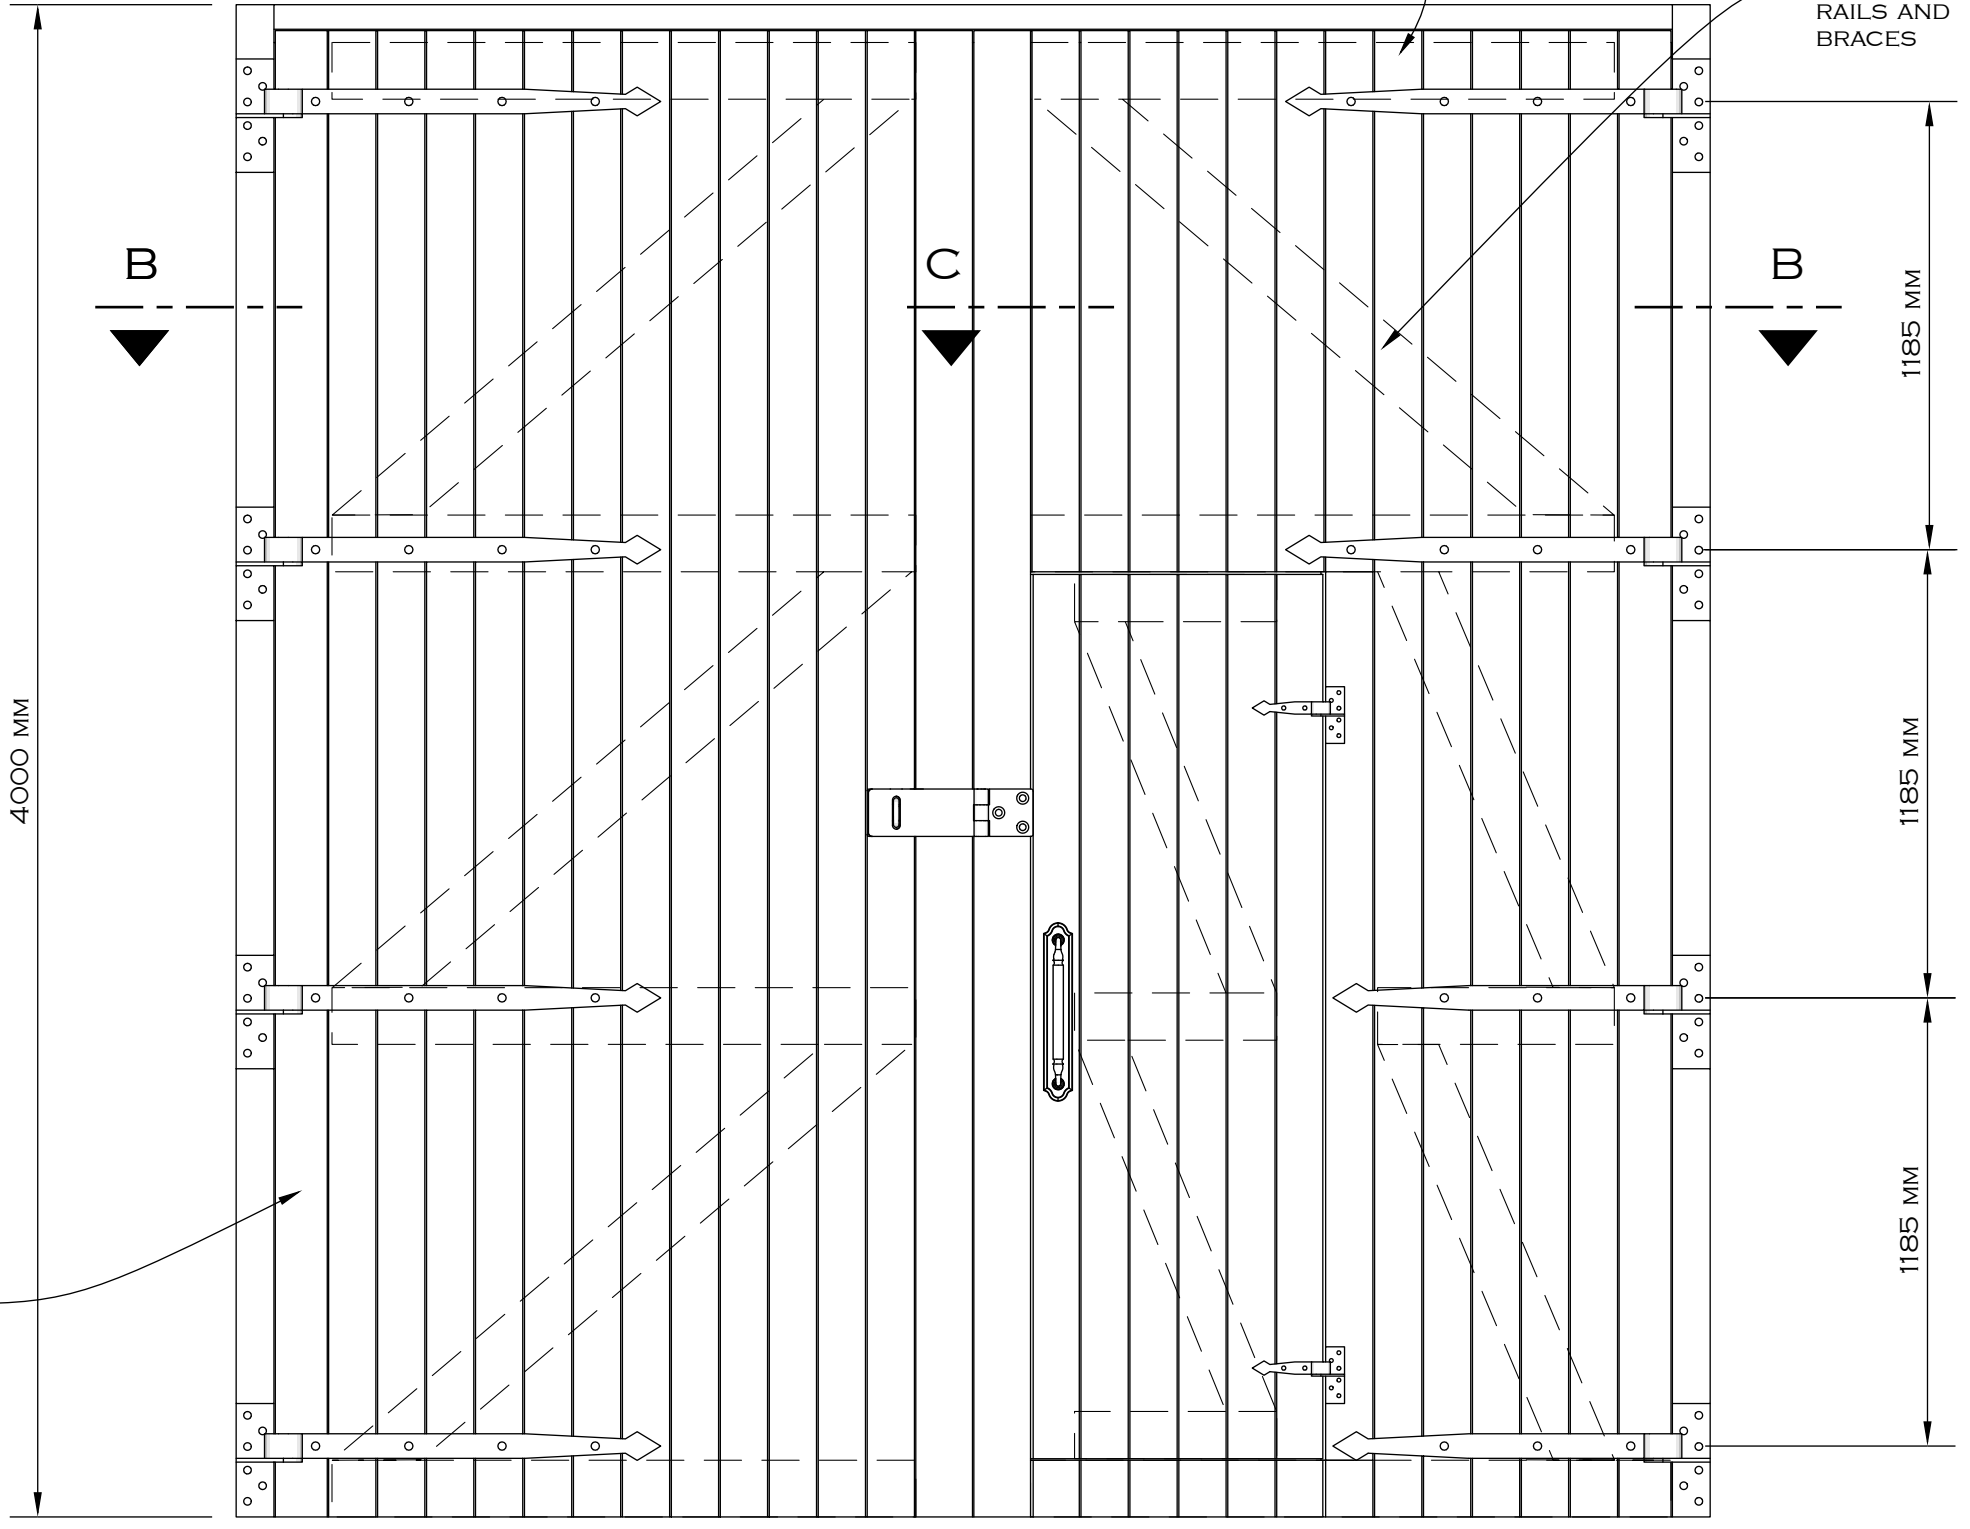

BARN - MAIN WAGON DOORS - BD 1

SCALE 1:5

DETAIL OF HINGE PIN

PLAN

FRONT

SECTION A-D

SCALE 1:20

D