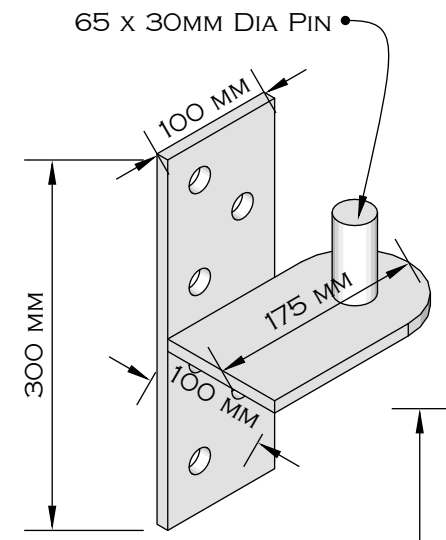

BARN - MAIN WAGON DOORS - BD 1

SCALE 1:5

DETAIL OF HINGE PIN

PLAN

FRONT

SECTION A-D

SCALE 1:20

D