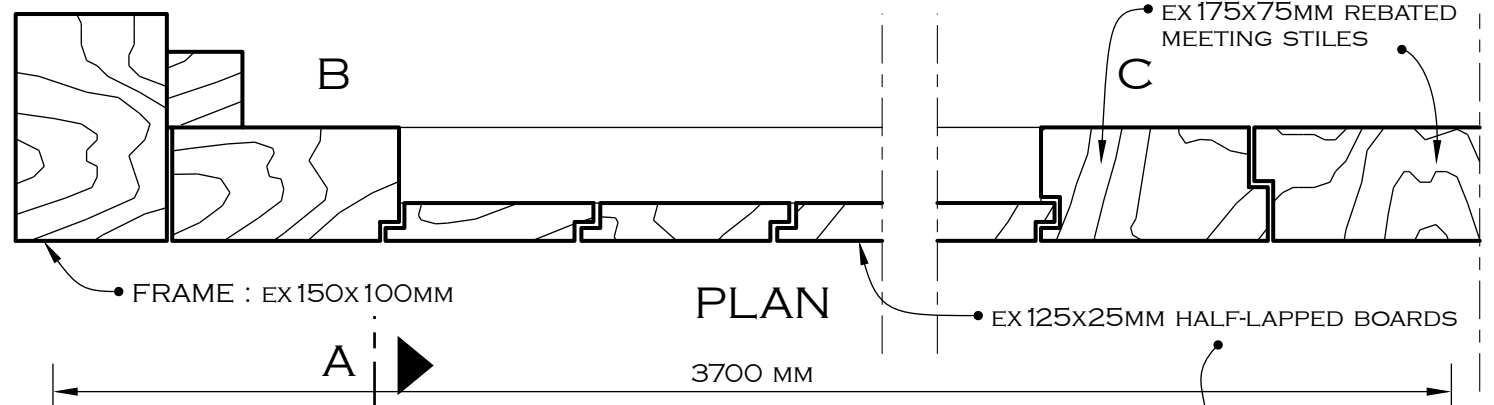

BARN - MAIN WAGON DOORS - BD 1

SCALE 1:5

DETAIL OF HINGE PIN

PLAN

FRONT

SECTION A-D

SCALE 1:20

D