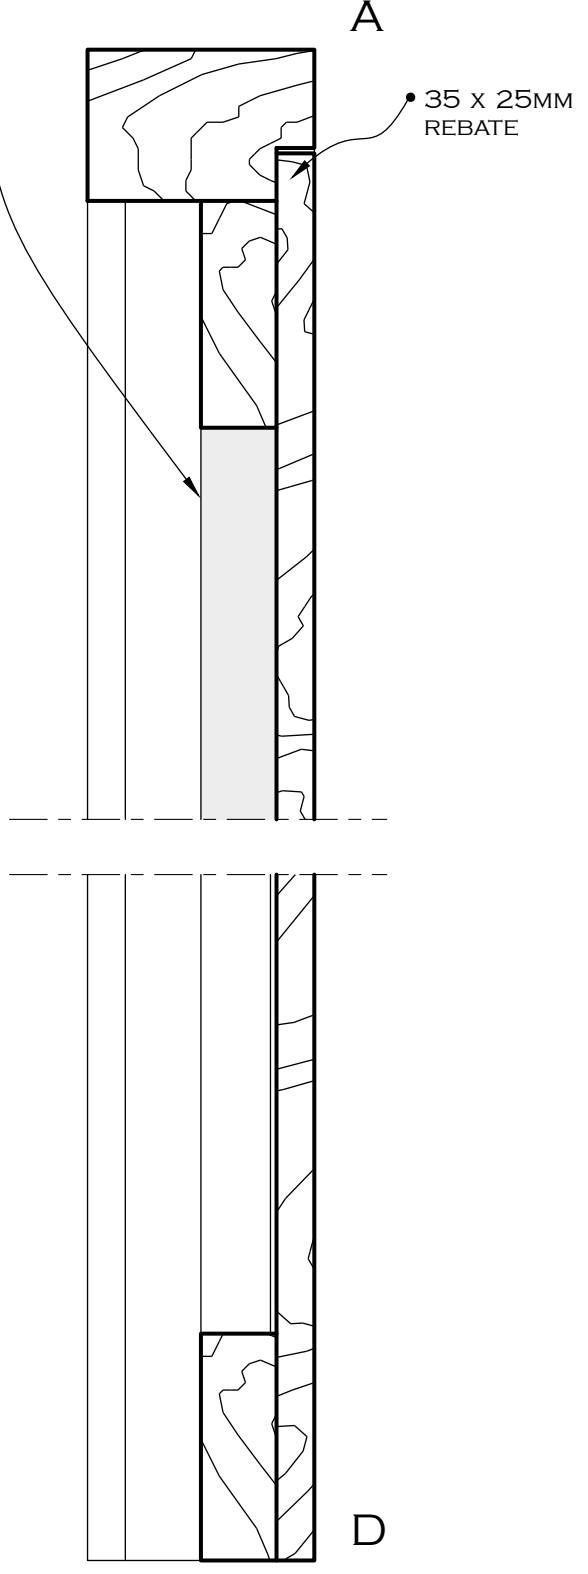

BARN - MAIN WAGON DOORS - BD 1

SCALE 1:5

DETAIL OF HINGE PIN

PLAN

FRONT

SECTION A-D

SCALE 1:20

D