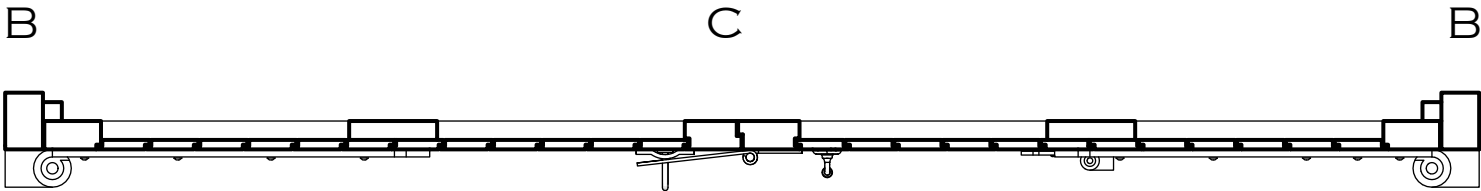

BARN - MAIN WAGON DOORS - BD 1

ENGLISH OAK FRAME WORK WITH BOARDS BEING DOUGLAS FIR, OUTWARD OPENING ON 2PRS (EACH SIDE) BLACK IRON STRAP HINGES. BLACK IRON DOOR BOLTS TOP & BOTTOM. (LONG ARM HANDLES TO TOP) HEAVY DUTY HASP & STAPLE OUTSIDE

PLAN

3700 MM

FRONT

SECTION A-D

EX 150x100MM FRAME WITH EX 50x50 STOP

4000 MM EXISTING OPENING HEIGHT

1185 MM

1185 MM

1185 MM

SCALE 1:20

D

D