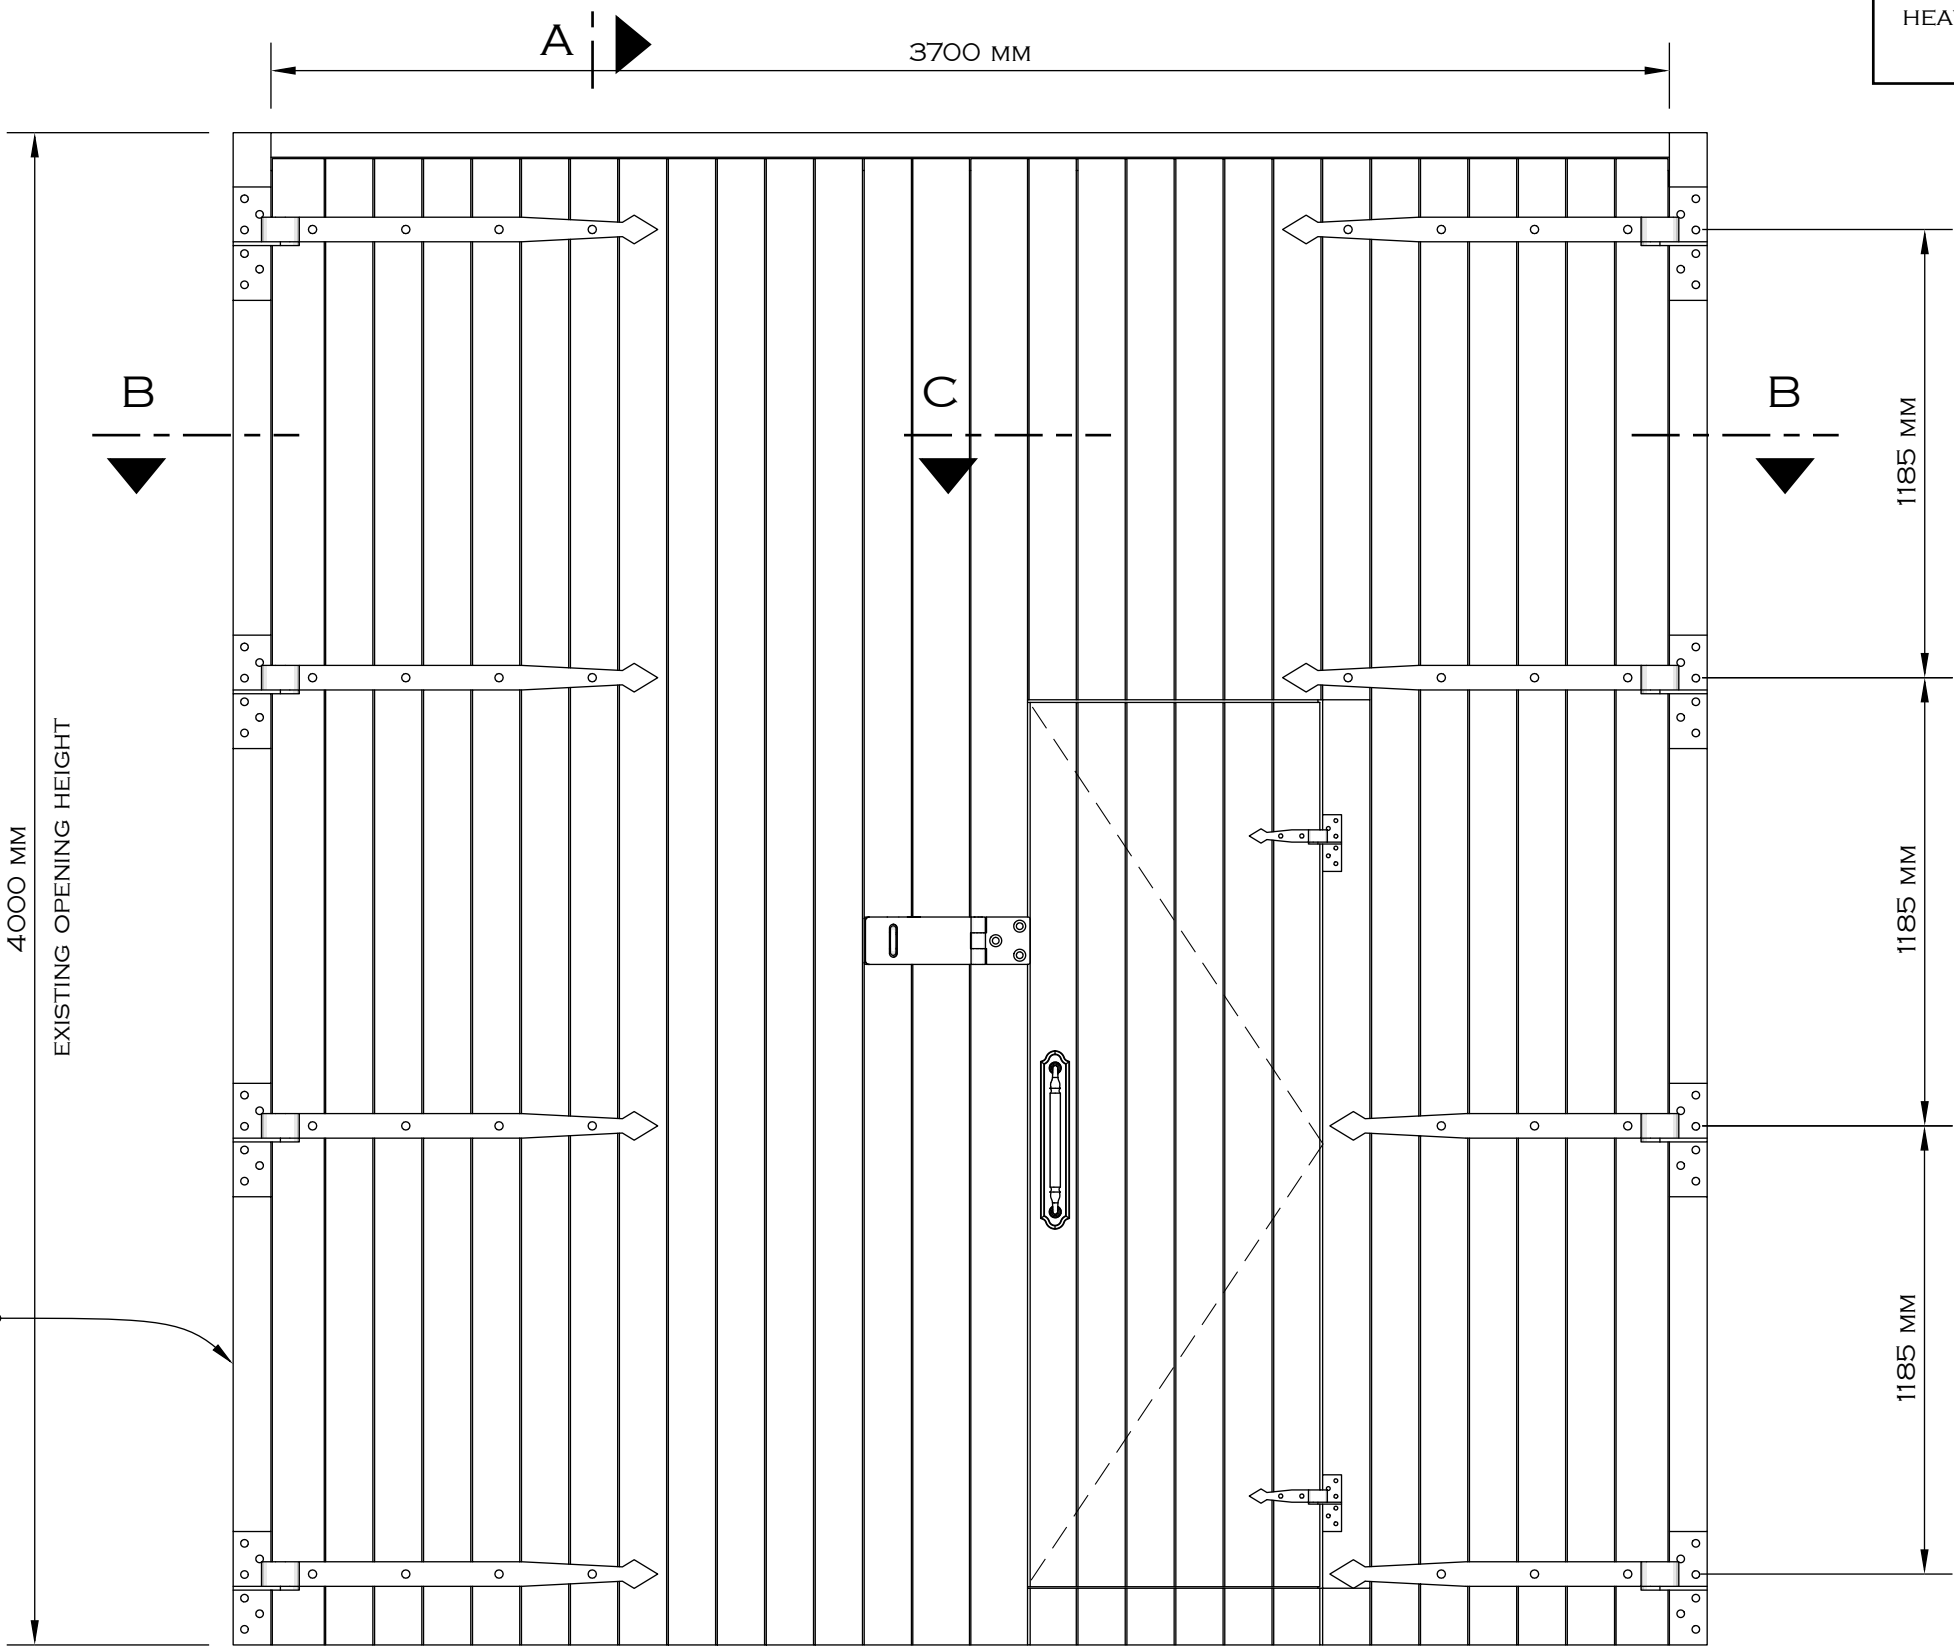

BARN - MAIN WAGON DOORS - BD 1

ENGLISH OAK FRAME WORK WITH BOARDS BEING DOUGLAS FIR, OUTWARD OPENING ON 2PRS (EACH SIDE) BLACK IRON STRAP HINGES. BLACK IRON DOOR BOLTS TOP & BOTTOM. (LONG ARM HANDLES TO TOP) HEAVY DUTY HASP & STAPLE OUTSIDE

PLAN

3700 MM

FRONT

SECTION A-D

EX 150x100MM FRAME WITH EX 50x50 STOP

4000 MM EXISTING OPENING HEIGHT

1185 MM

1185 MM

1185 MM

SCALE 1:20

D

D