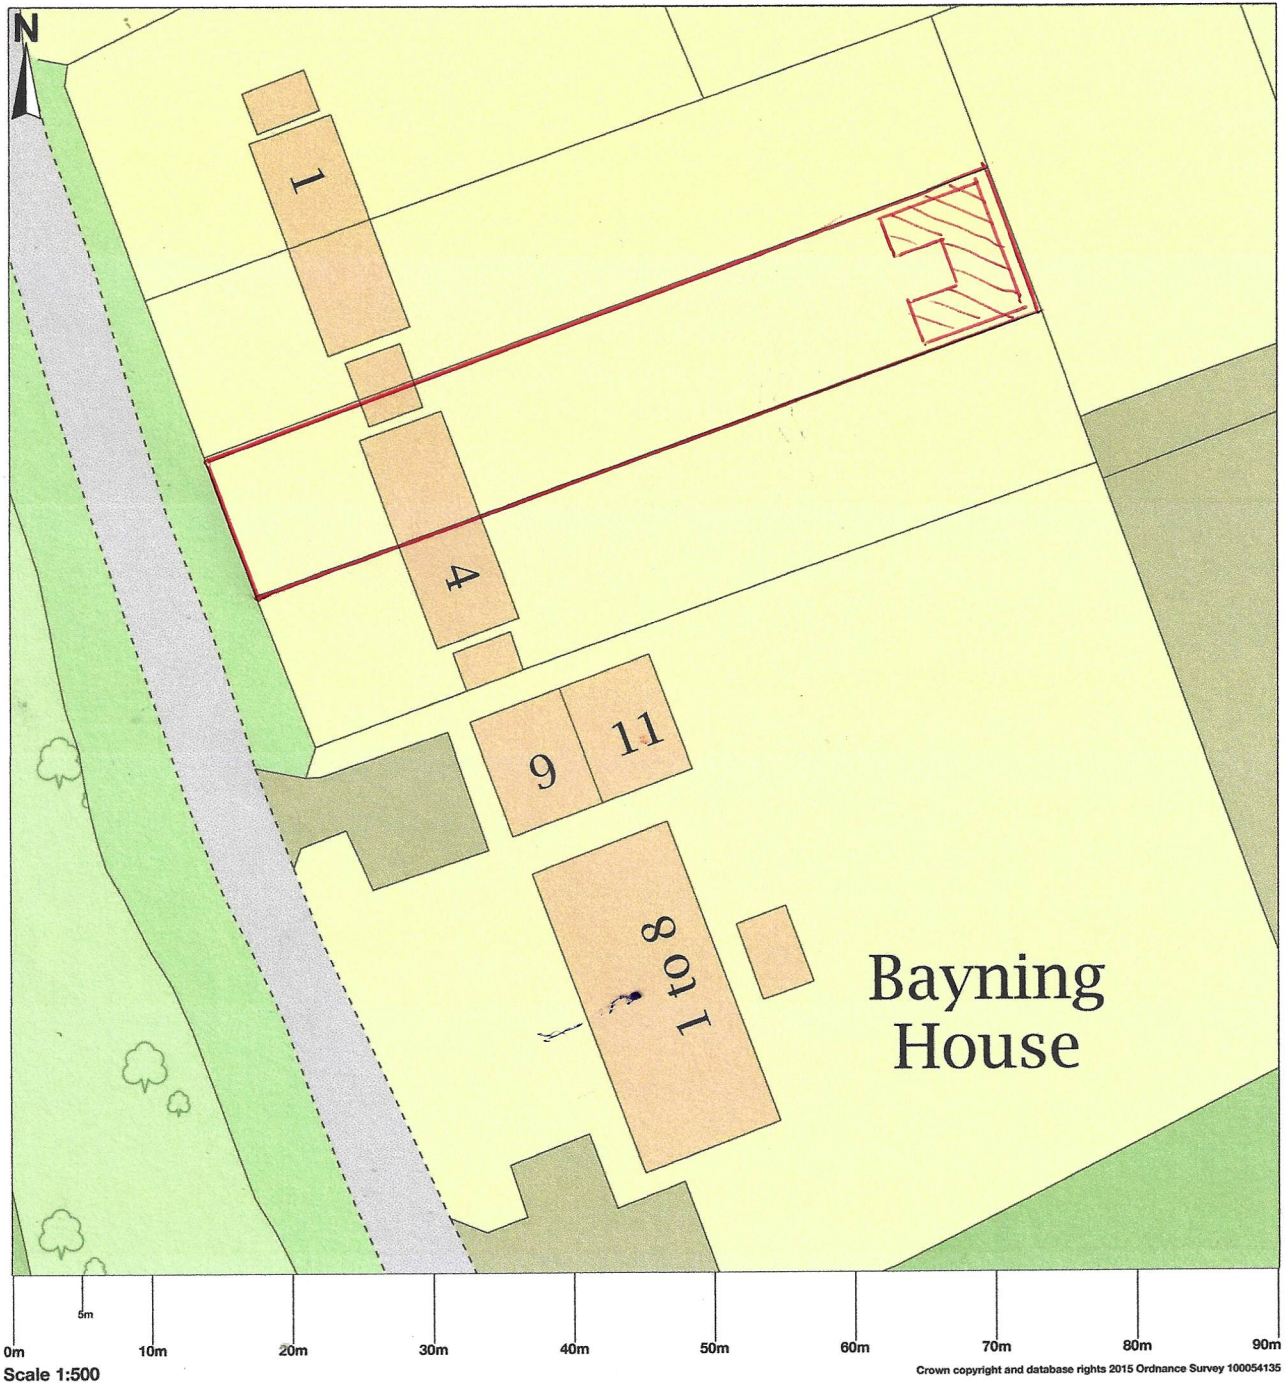

**1 Oak Tree Cottages, Church Road, Little Bentley, Colchester, CO7  
8SG**

Map area bounded by: 611777,225606 611867,225696. Produced on 20 October 2019 from the OS National Geographic Database. Reproduction in whole or part is prohibited without the prior permission of Ordnance Survey. © Crown copyright 2019. Supplied by UKPlanningMaps.com a licensed OS partner (100054135). Unique plan reference: b90buk/397053/538734