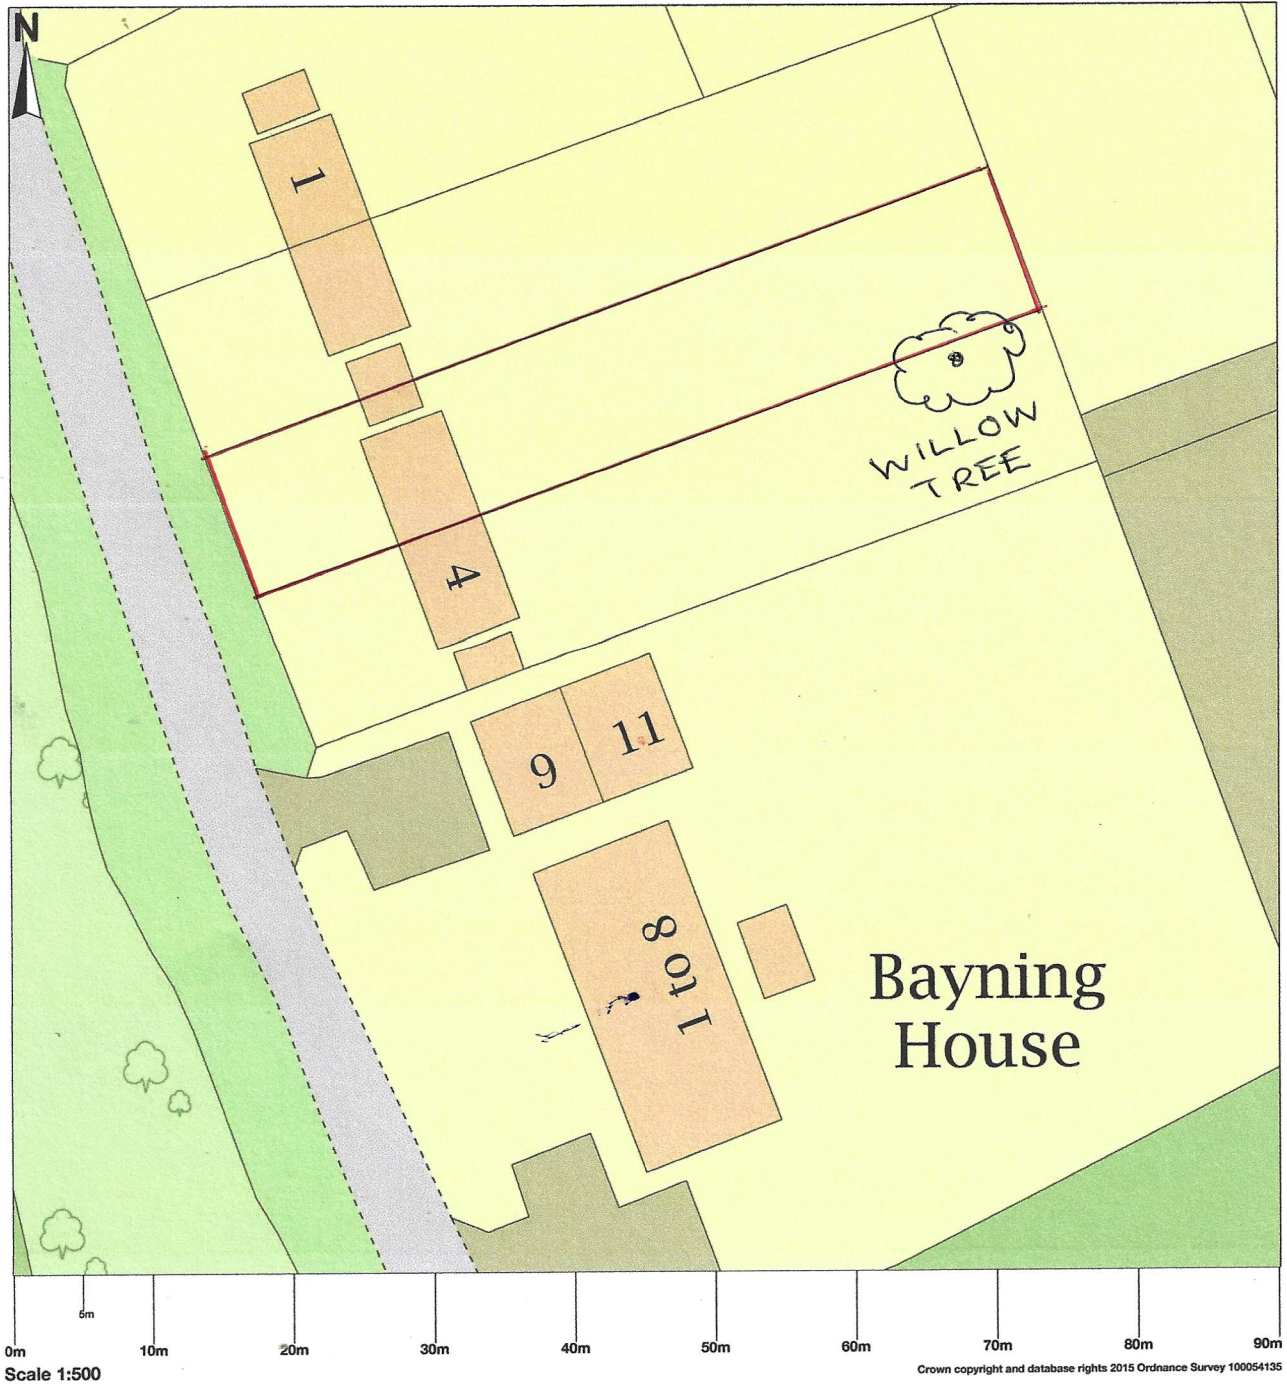

TREE SURVEY

**1 Oak Tree Cottages, Church Road, Little Bentley, Colchester, CO7
8SG**

Map area bounded by: 611777,225606 611867,225696. Produced on 20 October 2019 from the OS National Geographic Database. Reproduction in whole or part is prohibited without the prior permission of Ordnance Survey. © Crown copyright 2019. Supplied by UKPlanningMaps.com a licensed OS partner (100054135). Unique plan reference: b90buk/397053/538734