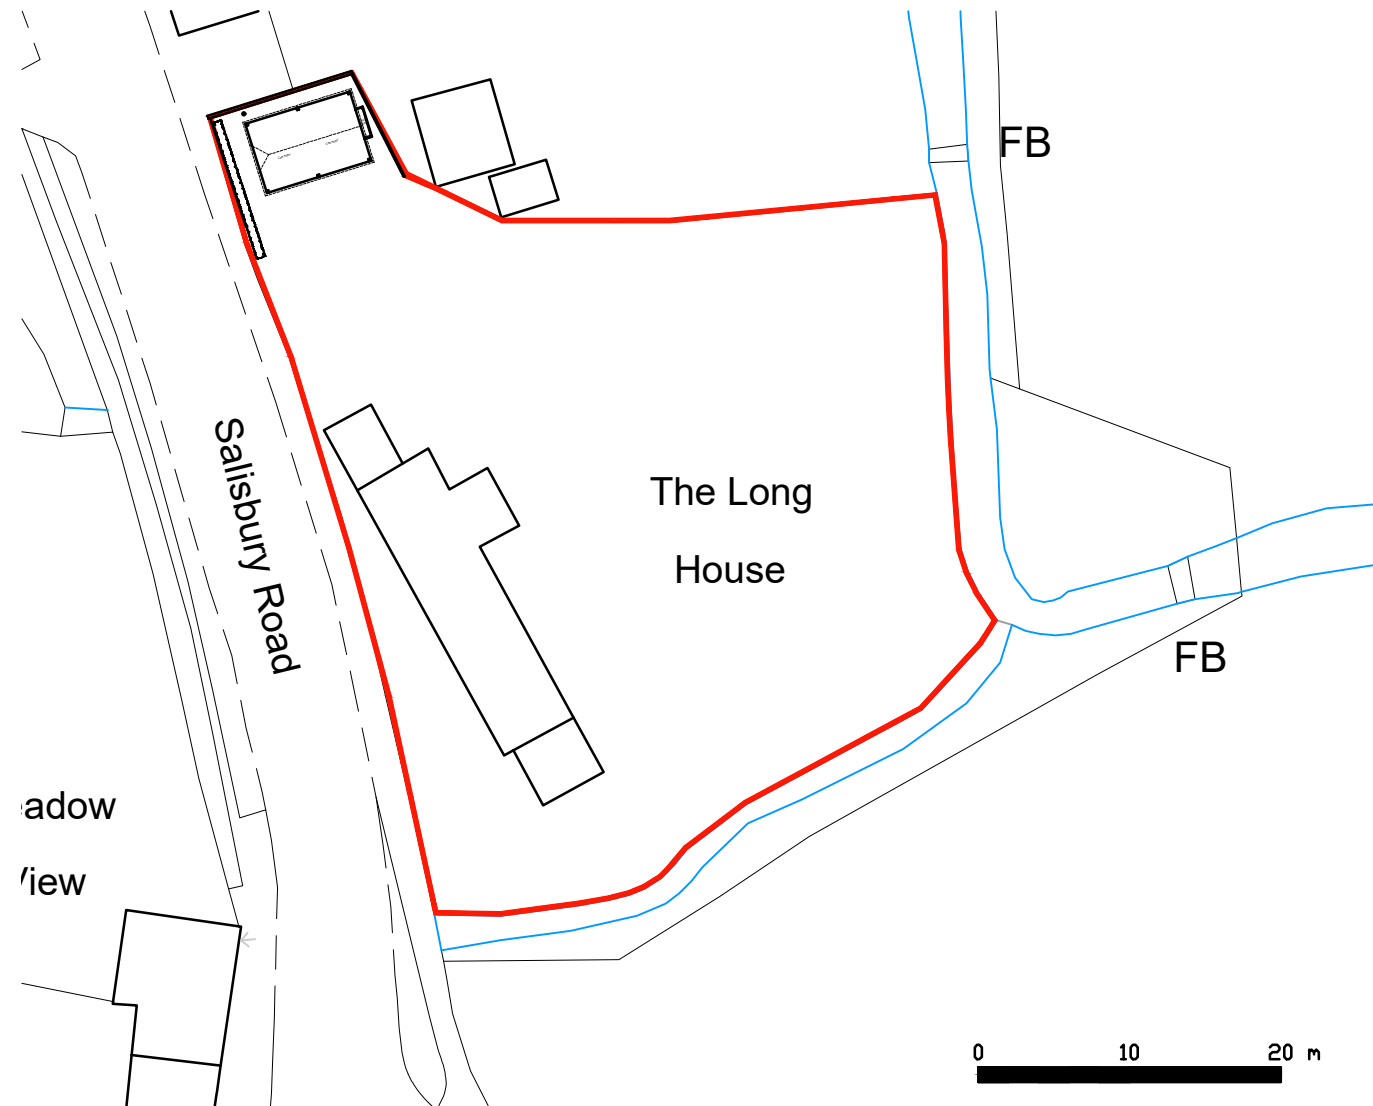

Mapping contents © Crown copyright and database rights 2022 Ordnance Survey 100035207

Location Plan
scale 1:1250

Block Plan
scale 1:500

Site Plan
scale 1:200

Project
The Long House, Salisbury Road,
Breamore, SP6 2EA.

Drawing Title			checked .
Proposed block, location & site plan			
scale @ A3	1:1250	1:500	1:200
date	Jan '22	drawn	VT

326-01B