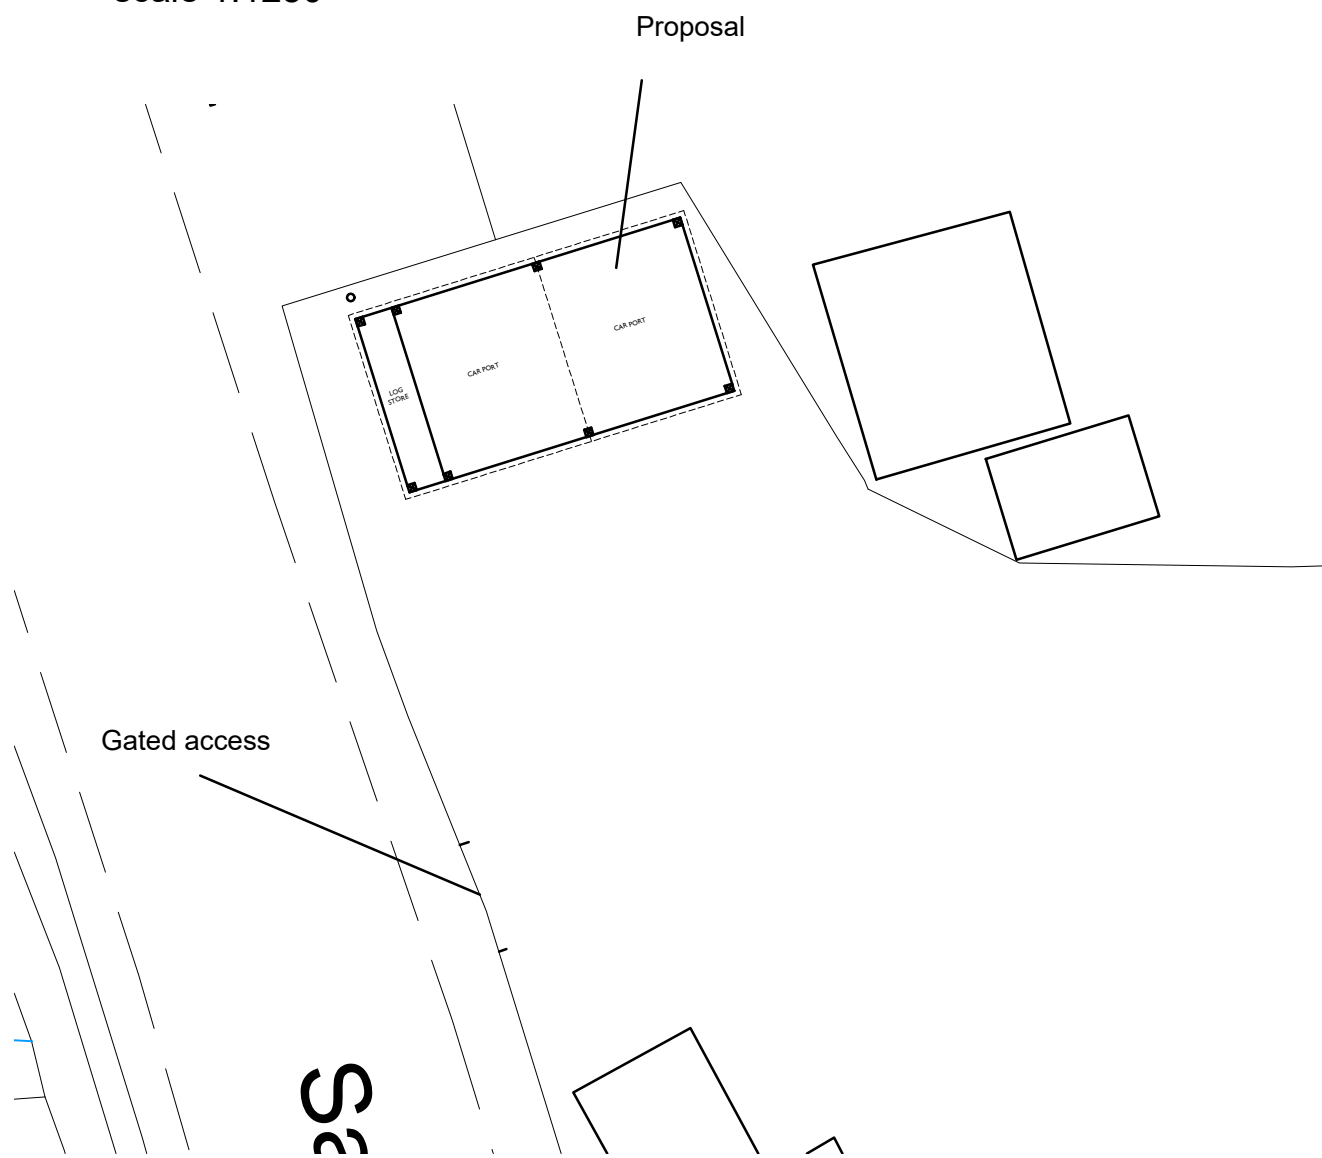

Mapping contents © Crown copyright and database rights 2022 Ordnance Survey 100035207

Location Plan
scale 1:1250

Block Plan
scale 1:500

Site Plan
scale 1:200

Project
The Long House, Salisbury Road,
Breamore, SP6 2EA.

Drawing Title			checked .
Proposed block, location & site plan			
scale @ A3	1:1250	1:500	1:200
date	Jan '22	drawn	VT

326-01B