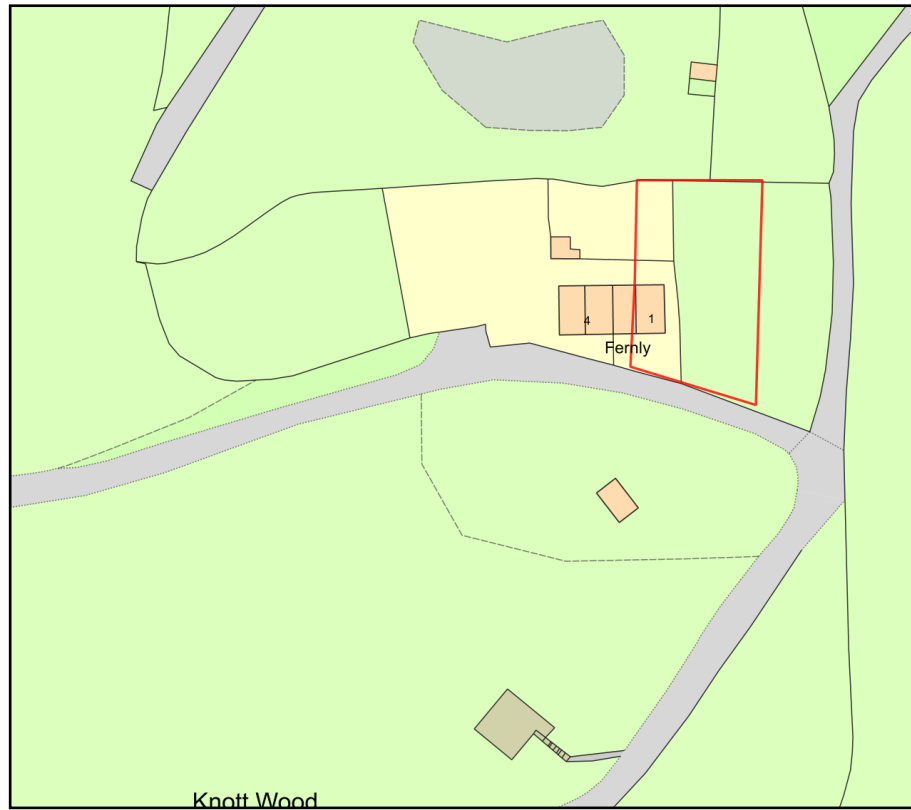

Location plan – Fearnley Cottages

Plan Produced for: Rebecca Dearden

Date Produced: 29 Nov 2022

Plan Reference Number: TQRQM22333155340586

Scale: 1:1250 @ A4

© Crown copyright and database rights 2021 OS 100042766