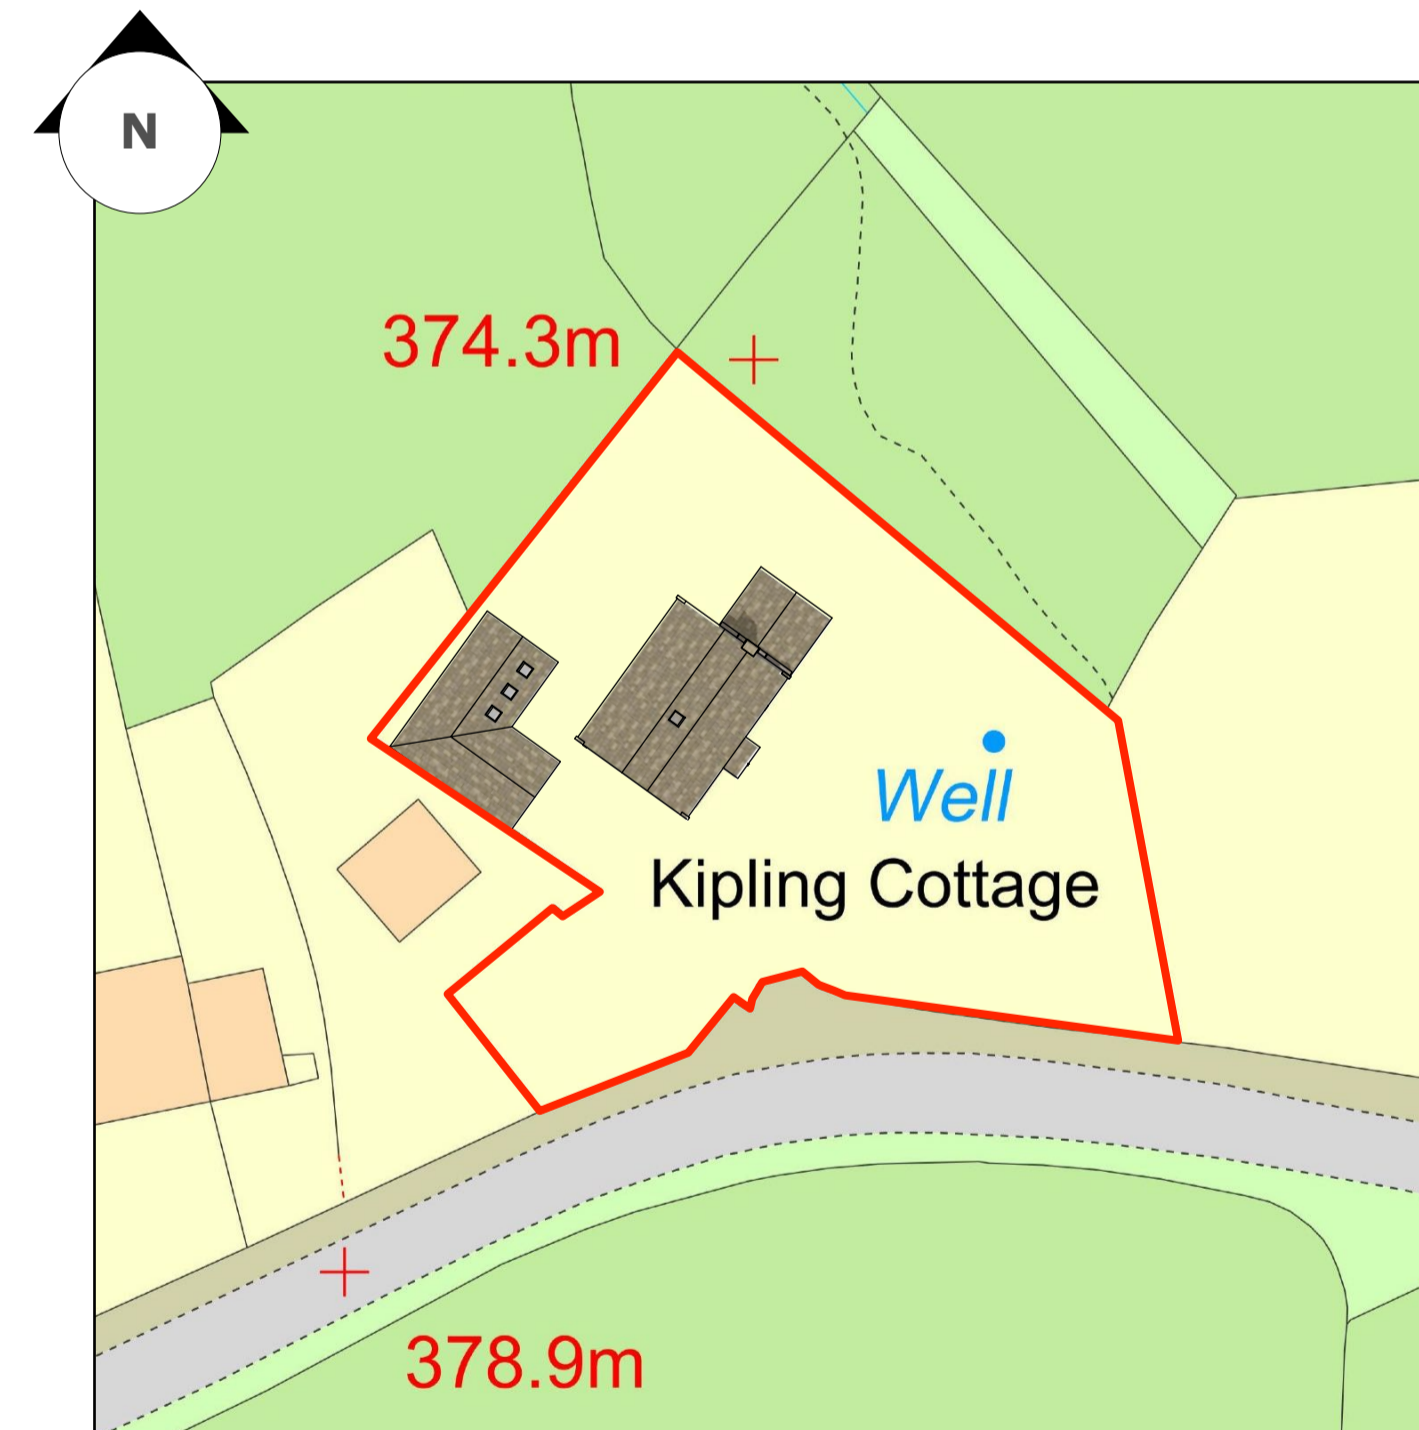

Location Map
Scale 1:1250@A1

Site Layout as Existing
Scale 1:500@A1

Site Layout as Proposed
Scale 1:500@A1

Kiplings Cottage, Greenhow, HG3 5JQ

Our Ref: 212804

balance
ARCHITECTURE
www.balanceARCHITECTURE.co.uk

73 Swinton Court, Harrogate, HG2 0BD

Location Map
Site Layout

Revision: G
08/11/22

balance

PG 01