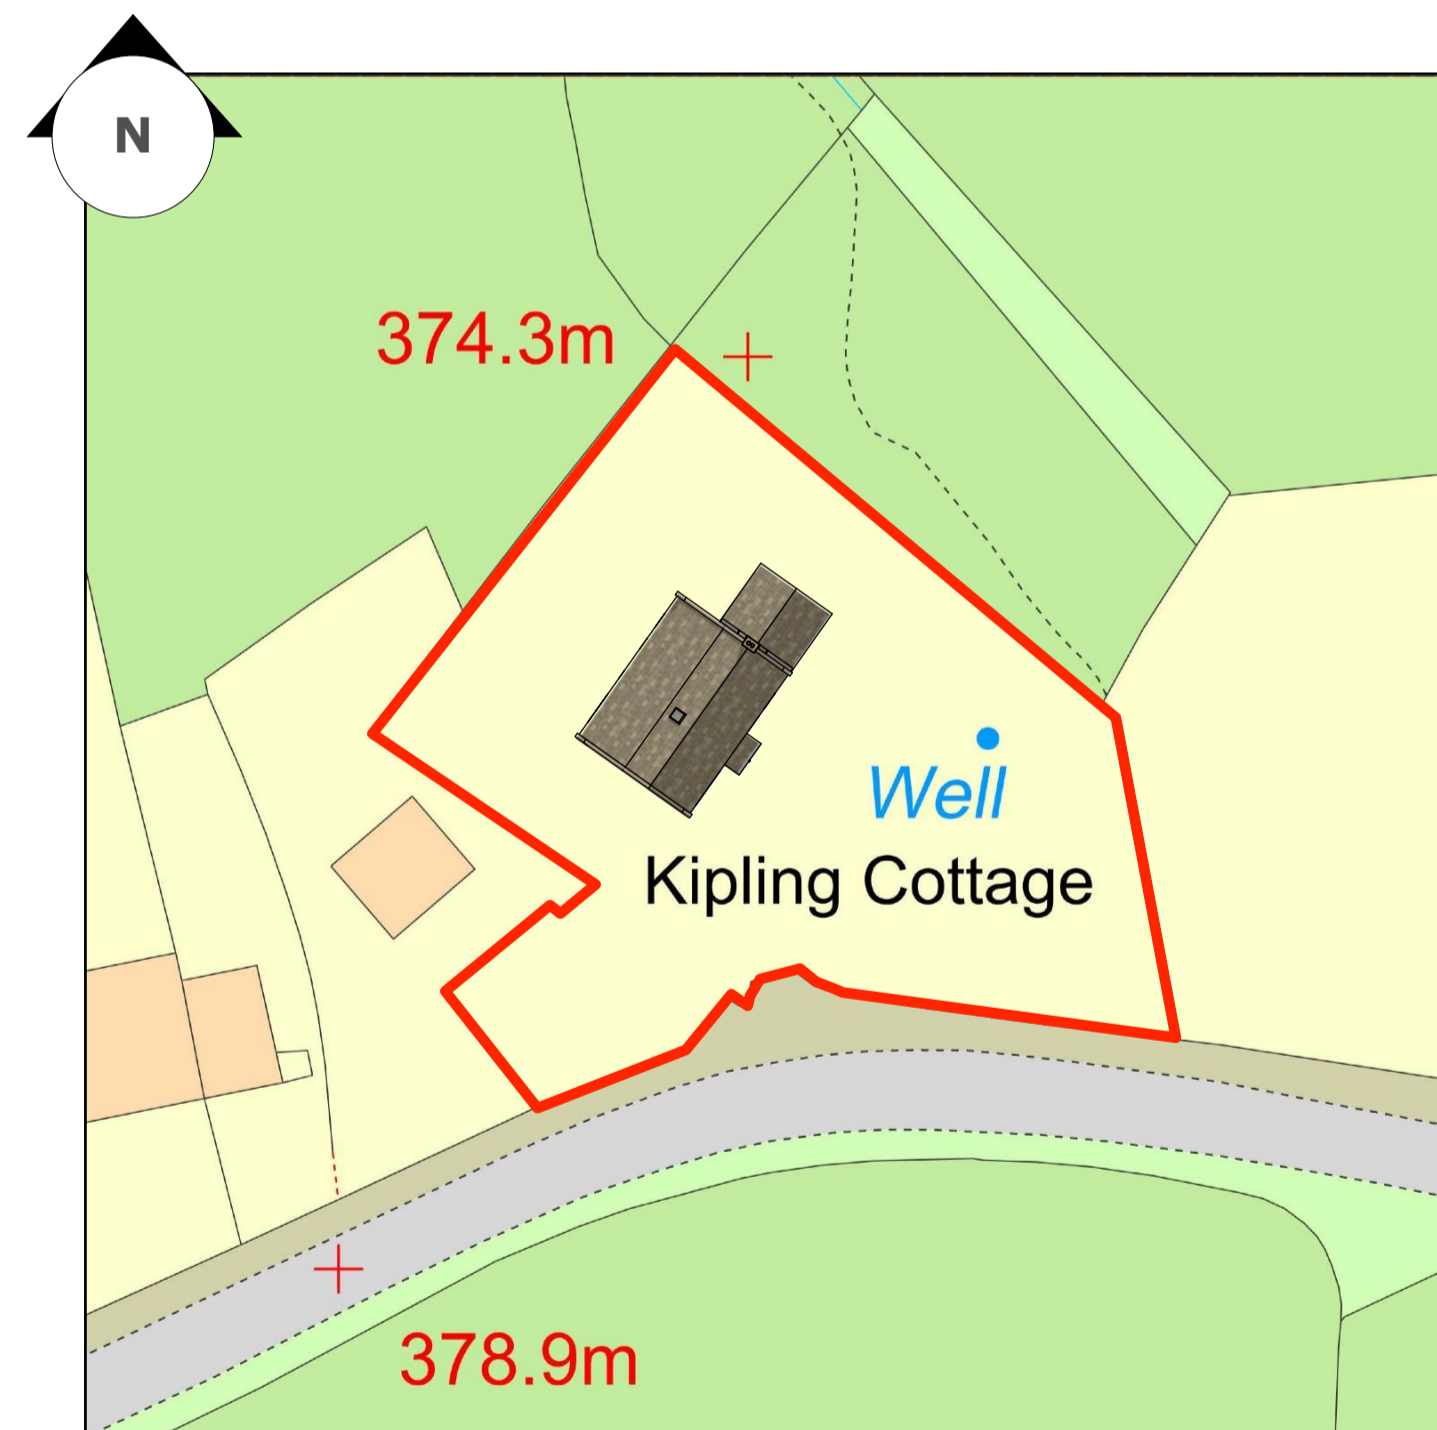

Location Map
Scale 1:1250@A1

Site Layout as Existing
Scale 1:500@A1

Site Layout as Proposed
Scale 1:500@A1

Kiplings Cottage, Greenhow, HG3 5JQ

Our Ref: 212804

balance
ARCHITECTURE
www.balanceARCHITECTURE.co.uk

73 Swinton Court, Harrogate, HG2 0BD

Location Map
Site Layout

Revision: G
08/11/22

balance

PG 01