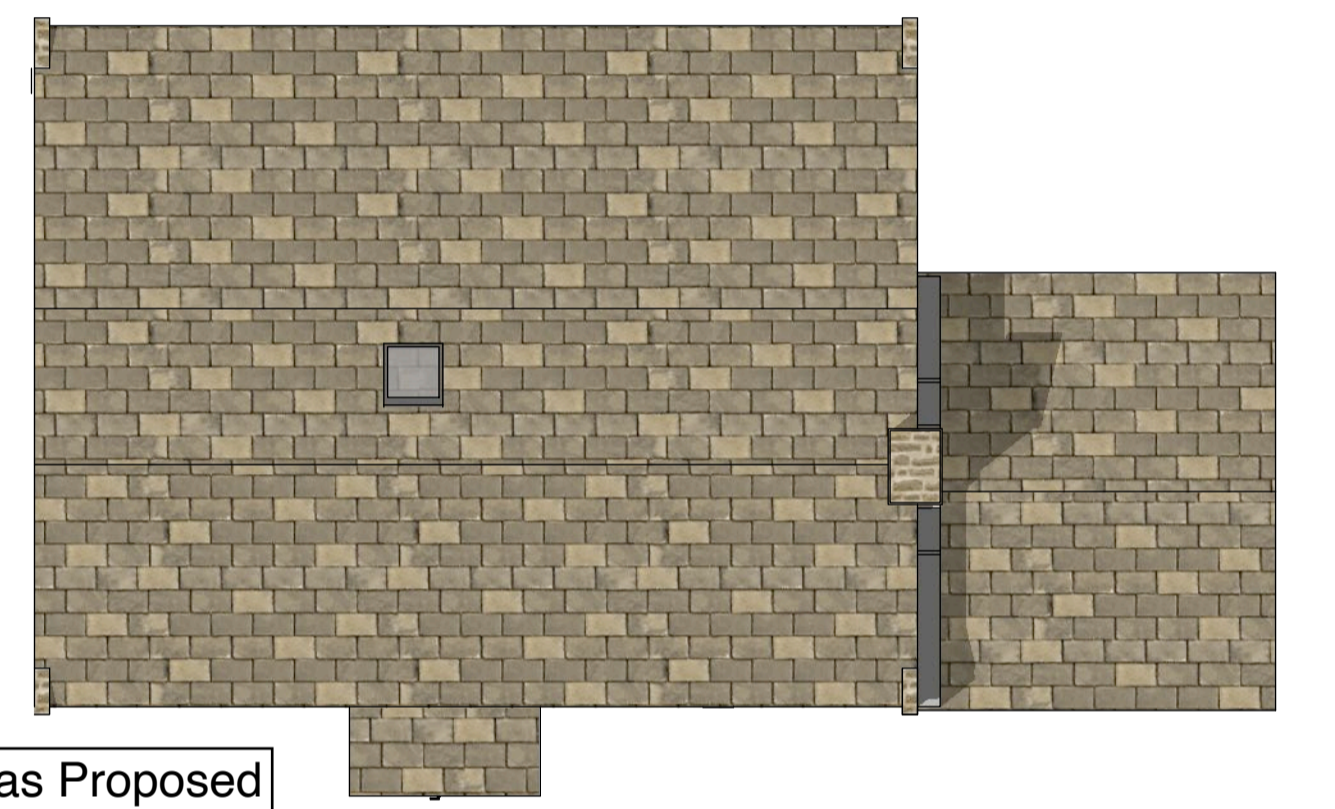

Ground Floor as Proposed
Scale 1:50@A1

Ground Floor as Existing
Scale 1:100@A1

Roof Plan as Proposed
Scale 1:100@A1

Roof Plan as Existing
Scale 1:100@A1

Kiplings Cottage, Greenhow, HG3 5JQ

Our Ref: 212804

73 Swinton Court, Harrogate, HG2 0BD

Roof Plan & Floor Plans

Revision: G
08/11/22

PG 04