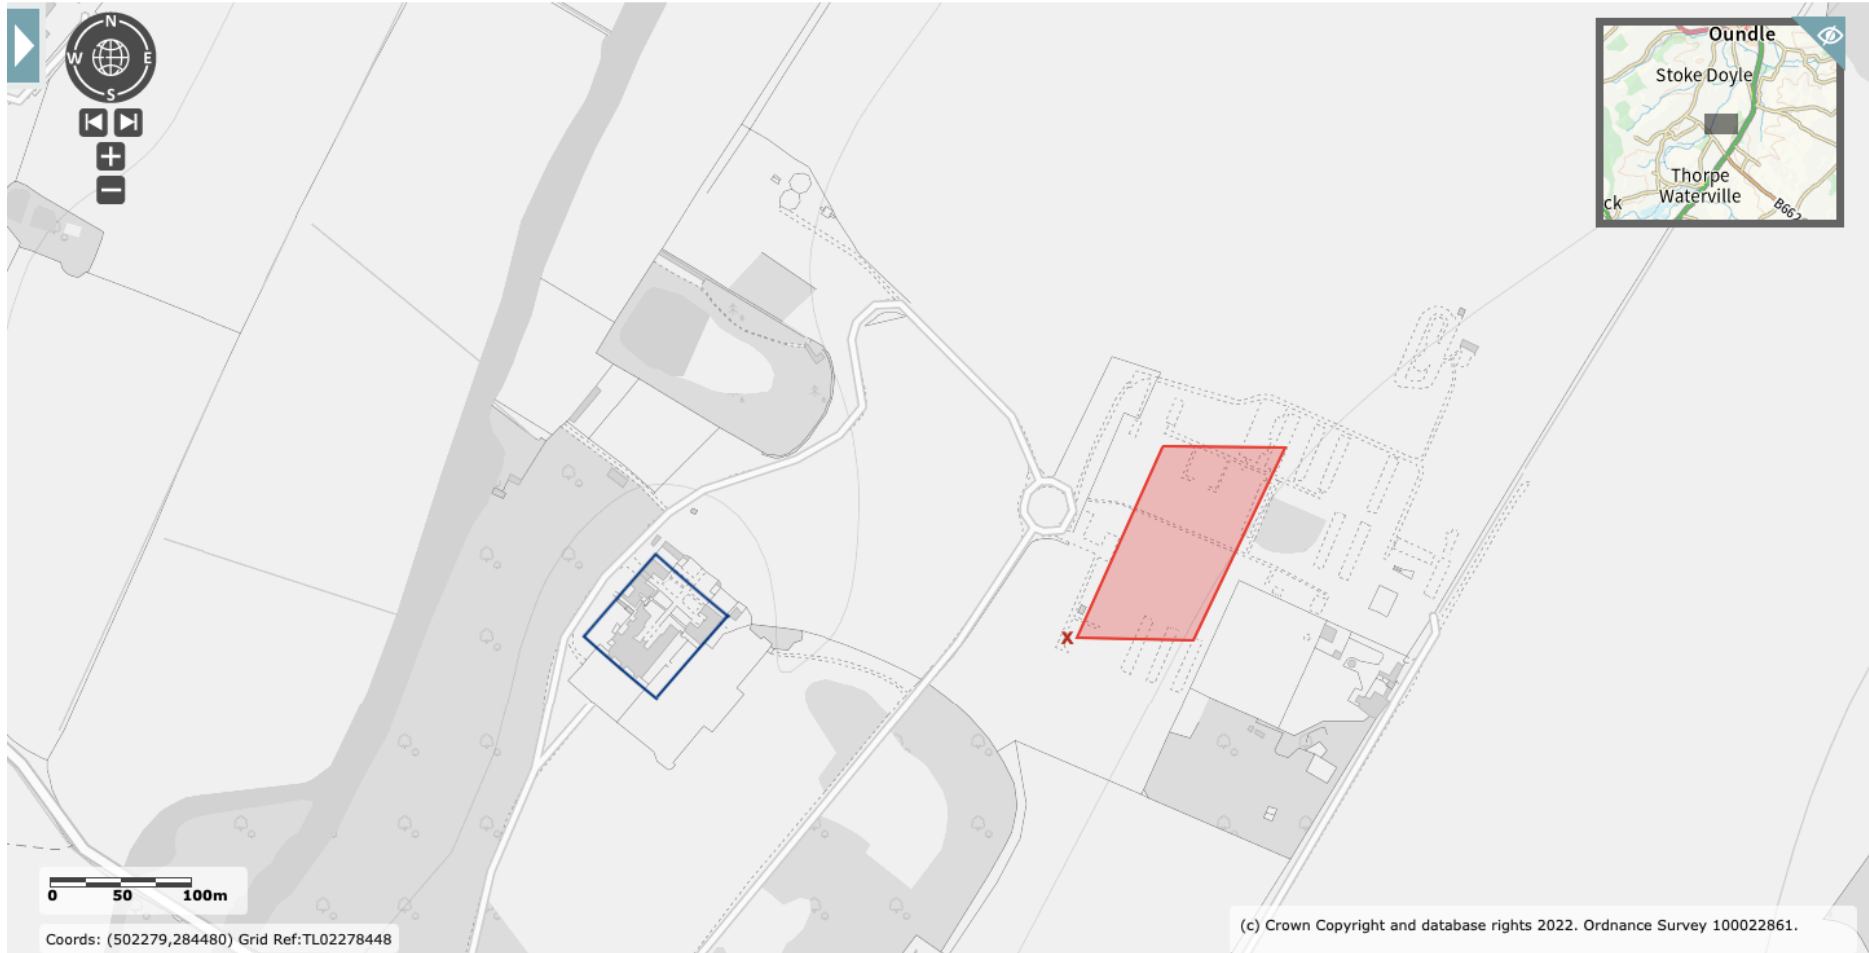

Site Location Scale: 1:5,000 at A1

*To be referred to in conjunction with the Application for Planning Permission for a Solar Installation (Domestic) on the Lilford Hall Estate, Northamptonshire, PE8 5SG. The Proposed Site is marked out in red with 'x' marking the south-western point at co-ordinate 52.444909, -0.482599. Lilford Hall and its pavilions are outlined in blue.*