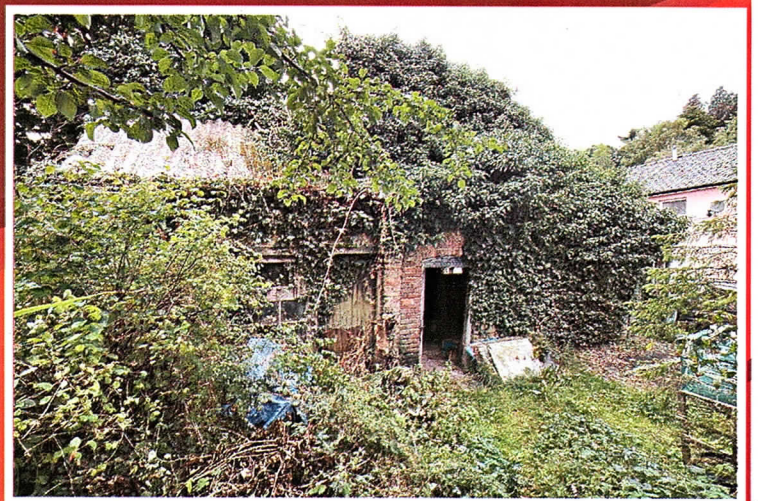

DRAFT

Garage/Workshop, off Penygraig Street,
To the rear of 1 Church Place, Llanidloes,
Powys, SY18 6AL
Guide Price: £TBC