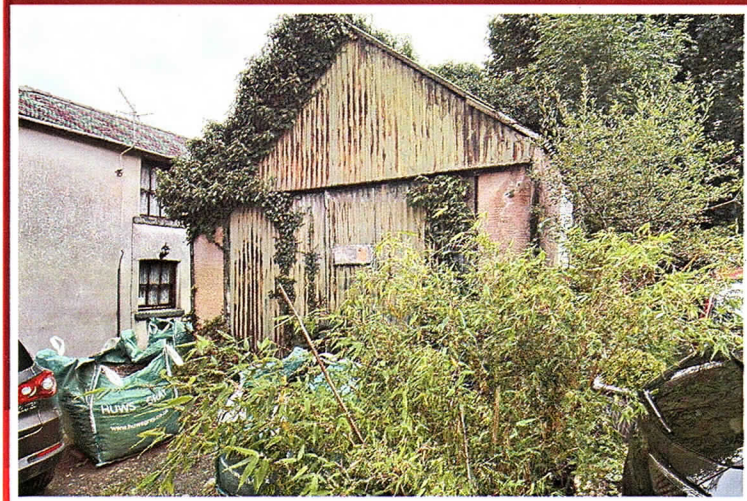

DRAFT

Garage/Workshop, off Penygraig Street,
To the rear of 1 Church Place, Llanidloes,
Powys, SY18 6AL
Guide Price: £TBC