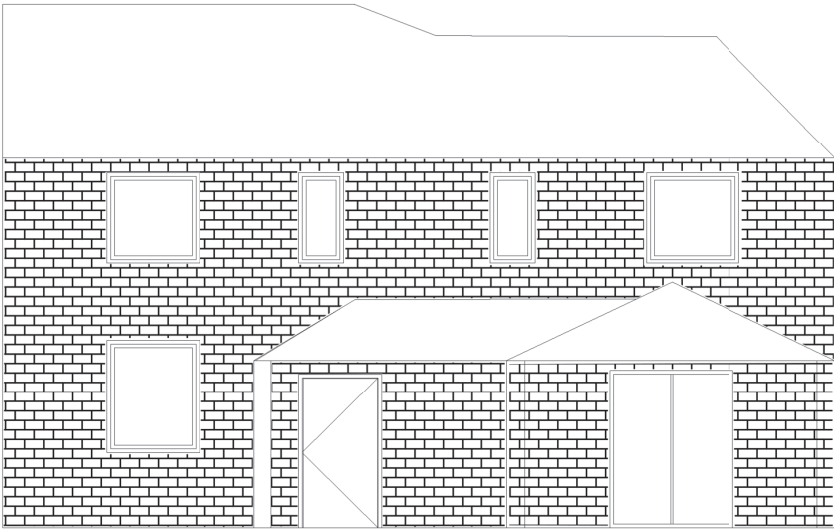

63 Main Street, Beswick, YO25 9AU

FRONT ELEVATION EXISTING

FRONT ELEVATION PROPOSED