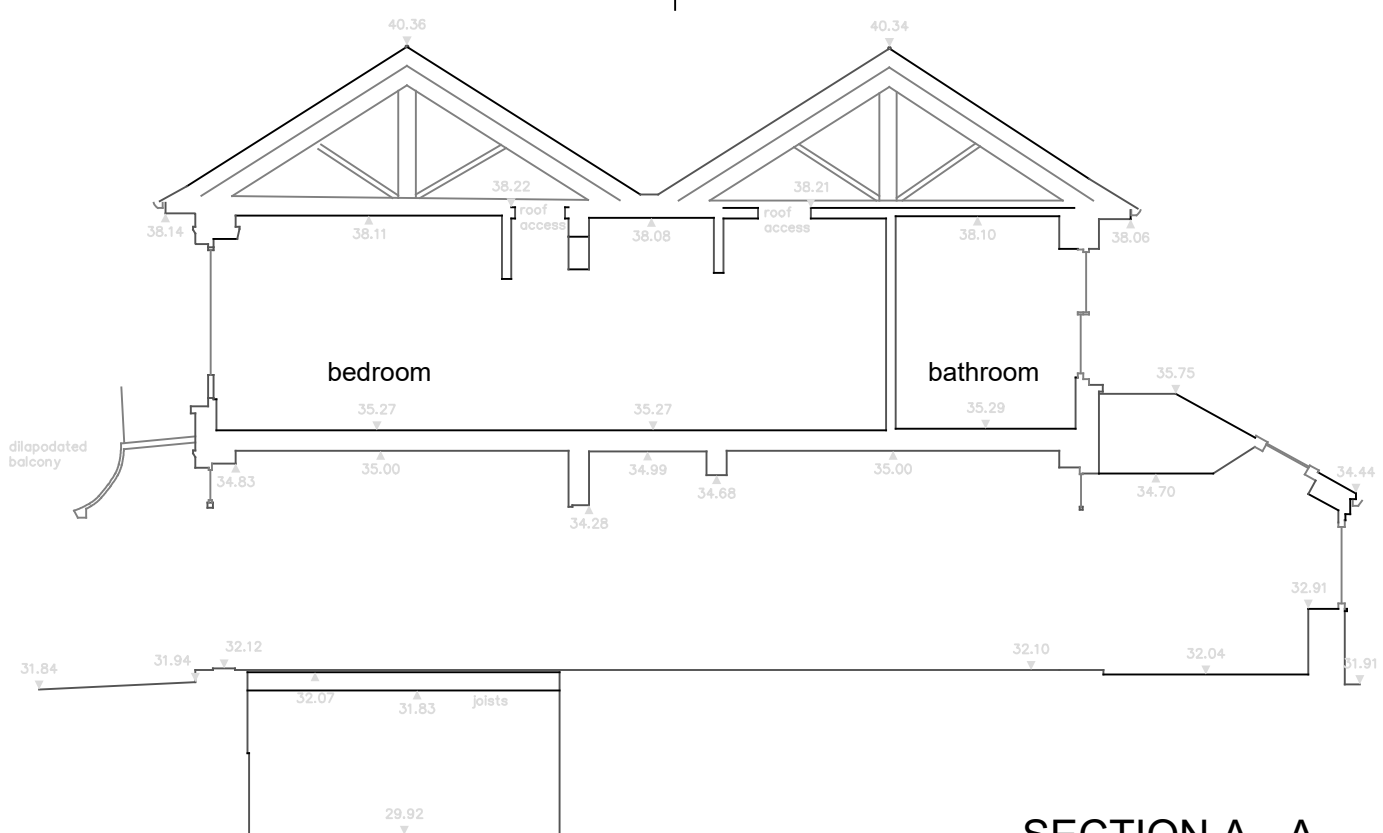

ROOF PLAN

SECTION A - A

All dimensions to be checked on site Copyright reserved

	Number	Project	Title	Scale	1/100@A2
	1870/S/04A	Extensions	Roof Plan	Drawn	
	Carlisle Jessop Llp	The Grange	As Existing	Date	Nov 2022
		Mr and Mrs Martin		Checked	