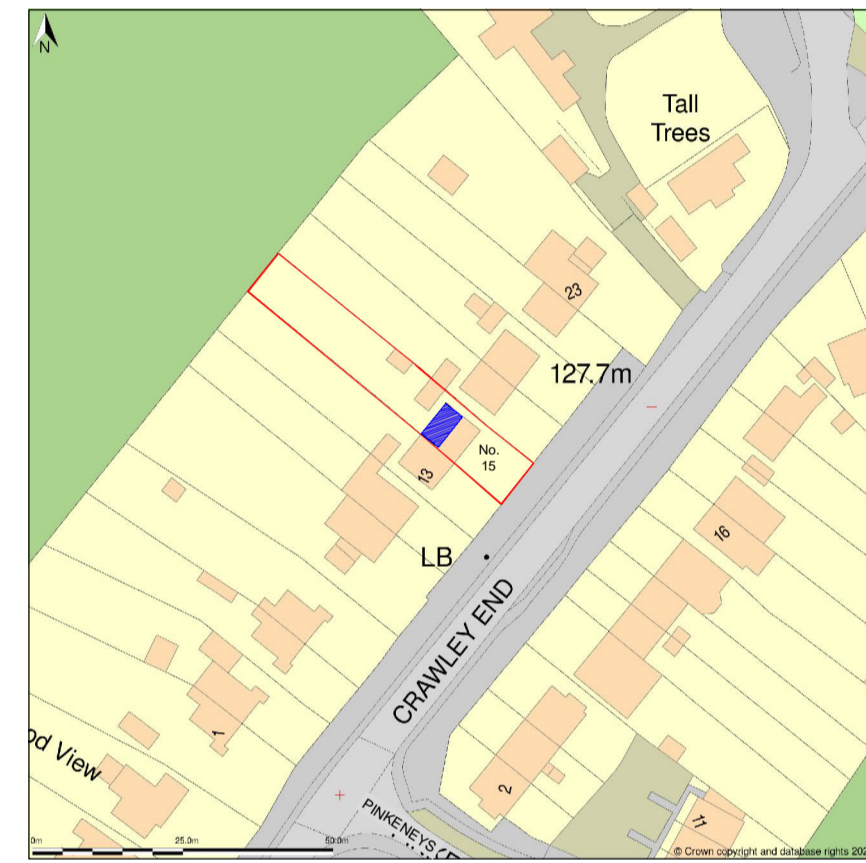

NOTES:
Copyright Robert Blake Designs. This drawing shall not be copied in whole or part without the written permission of Robert Blake Designs

Location Plan
(Site outlined in Red)
(Scale = 1:1250)

Block Plan
(Proposal outlined and shaded in Blue)
(Scale = 1:500)

Harlow Enterprise Hub,
Kao Hockham Building,
Harlow,
Essex,
CM20 2NQ
Tel: 07707138283
Email: mail@robertblakedesigns.co.uk
Site: www.robertblakedesigns.co.uk

Project 15 Crawley End, Crishall,
SG8 8QL
Title Planning Drawing - Sheet 05
Scale As shown @A1 (x2@A3)
Date December 2022
Drwg. No. 2545-05 Rev. -