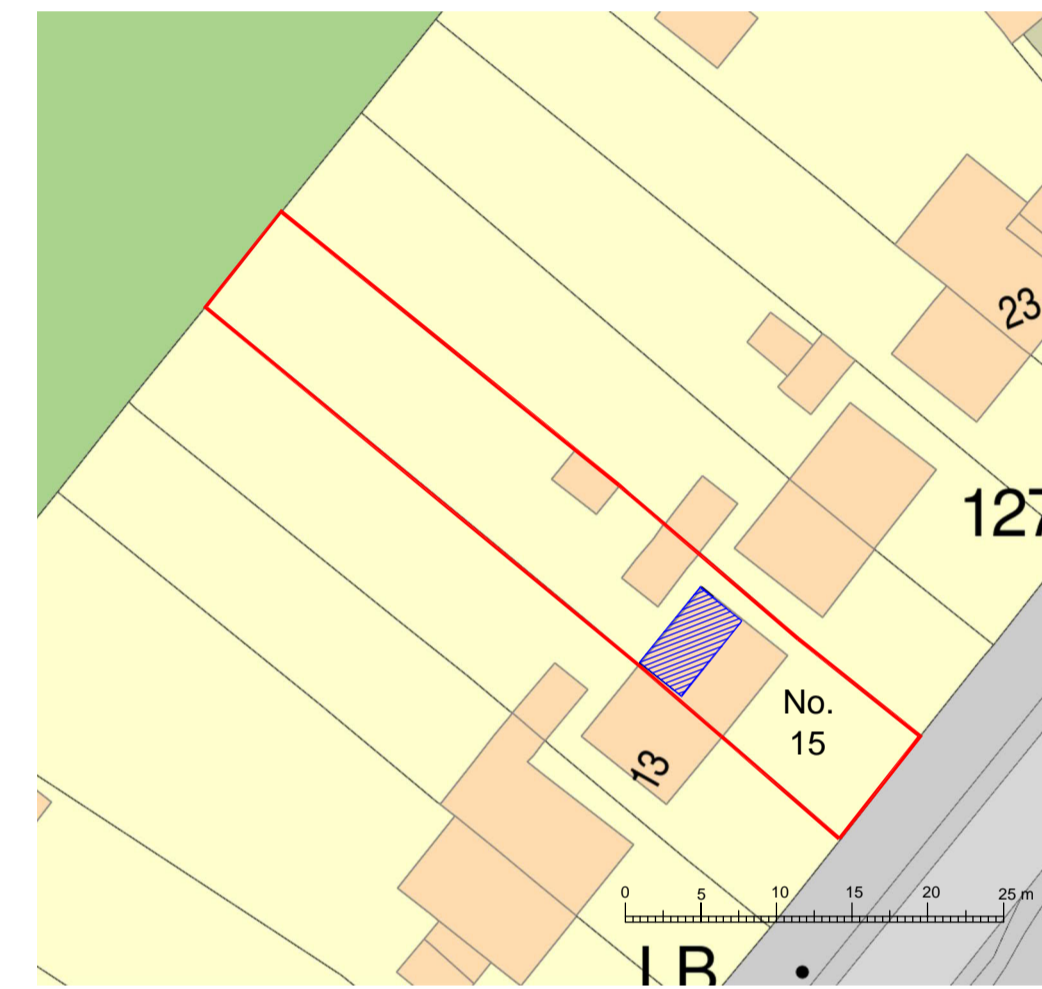

NOTES:
Copyright Robert Blake Designs. This drawing shall not be copied in whole or part without the written permission of Robert Blake Designs

Location Plan
(Site outlined in Red)
(Scale = 1:1250)

Block Plan
(Proposal outlined and shaded in Blue)
(Scale = 1:500)

Harlow Enterprise Hub,
Kao Hockham Building,
Harlow,
Essex,
CM20 2NQ
Tel: 07707138283
Email: mail@robertblakedesigns.co.uk
Site: www.robertblakedesigns.co.uk

Project 15 Crawley End, Crishall,
SG8 8QL
Title Planning Drawing - Sheet 05
Scale As shown @A1 (x2@A3)
Date December 2022
Drwg. No. 2545-05 Rev. -