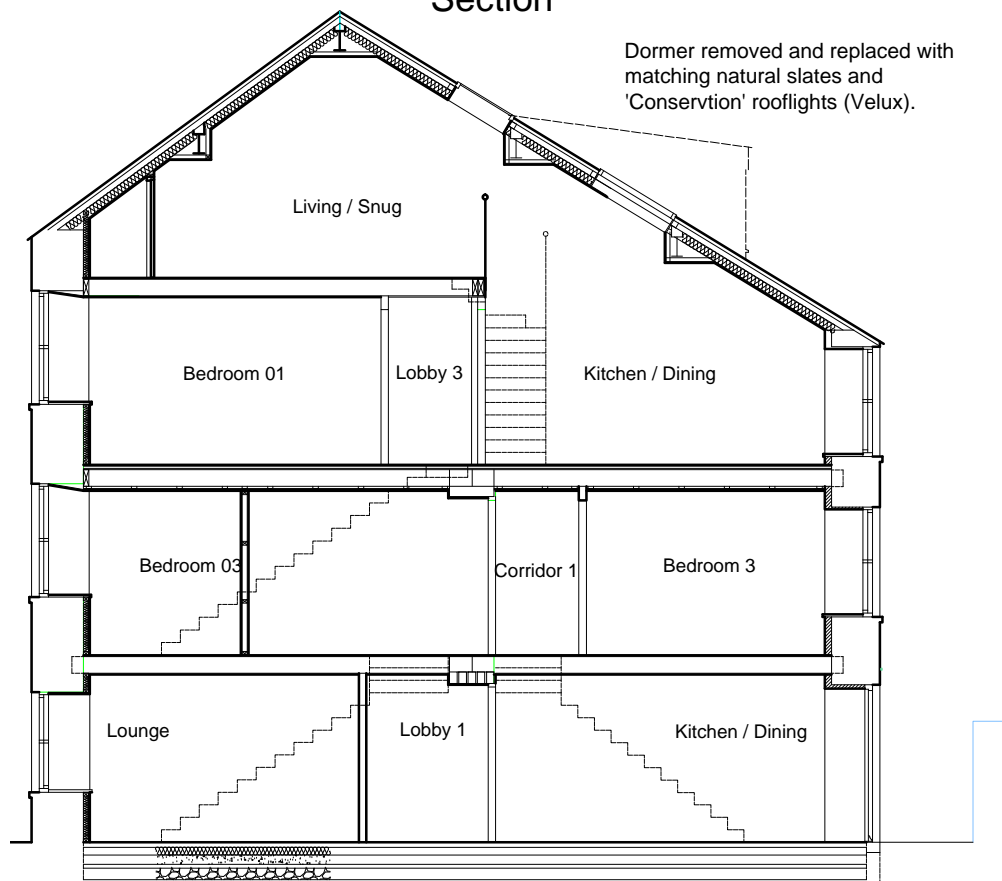

North Elevation, AS BUILT.

North Elevation, Proposed.

Section

Dormer removed and replaced with matching natural slates and 'Conservation' rooflights (Velux).

West Elevation

DOONAN ARCHITECTS
 16 Hallstile Bank Hexham Northumberland NE46 3PQ
 Phone: 01434 601020 mail@doonanarchitects.co.uk

Project name Dale Hotel Amendments to approved plans		
Date Dec 2022	Drawn by KSG/KLD	Scale 1:100@A3
Job no 1439	Drawing no PP10	Rev

For
Linda and Tony Beck

Drawing title
Proposed elevations

Discrepancies, ambiguities and/or omissions between this drawing and information given elsewhere must be reported to the architect before proceeding.
 This drawing is copyright.
 Dimensions must be checked on site.
 Do not scale off dimensions from this drawing.