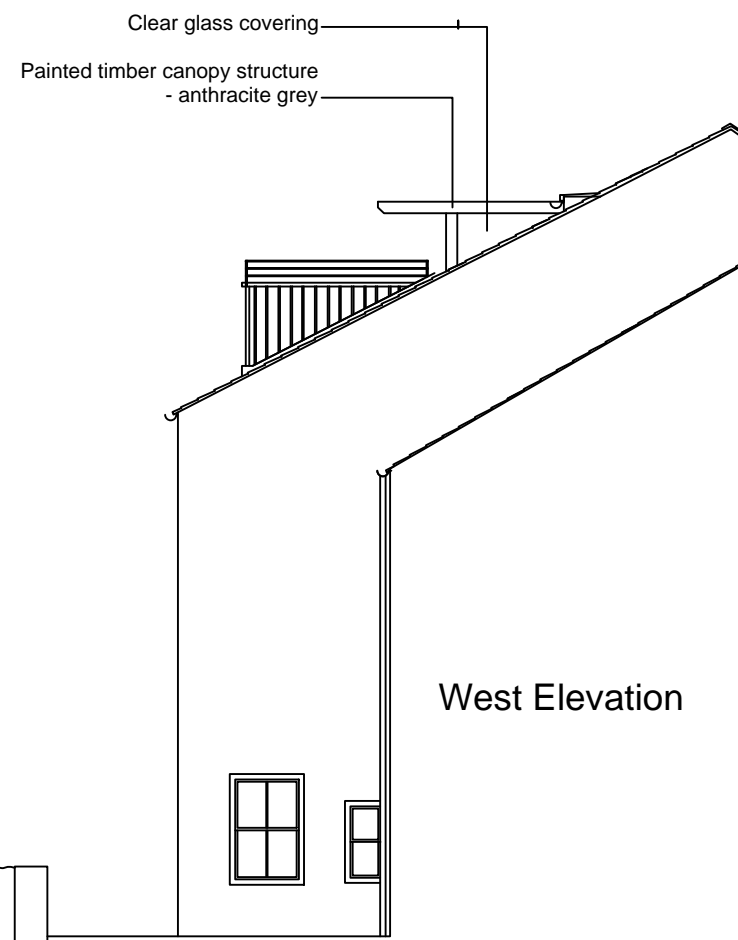

North Elevation, AS BUILT.

North Elevation, Proposed.

Section

Dormer removed and replaced with matching natural slates and 'Conservation' rooflights (Velux).

West Elevation

DOONAN ARCHITECTS
 16 Hallstile Bank Hexham Northumberland NE46 3PQ
 Phone: 01434 601020 mail@doonanarchitects.co.uk

Project name Dale Hotel Amendments to approved plans		
Date Dec 2022	Drawn by KSG/KLD	Scale 1:100@A3
Job no 1439	Drawing no PP10	Rev

For
Linda and Tony Beck

Drawing title
Proposed elevations

Discrepancies, ambiguities and/or omissions between this drawing and information given elsewhere must be reported to the architect before proceeding.
 This drawing is copyright.
 Dimensions must be checked on site.
 Do not scale off dimensions from this drawing.