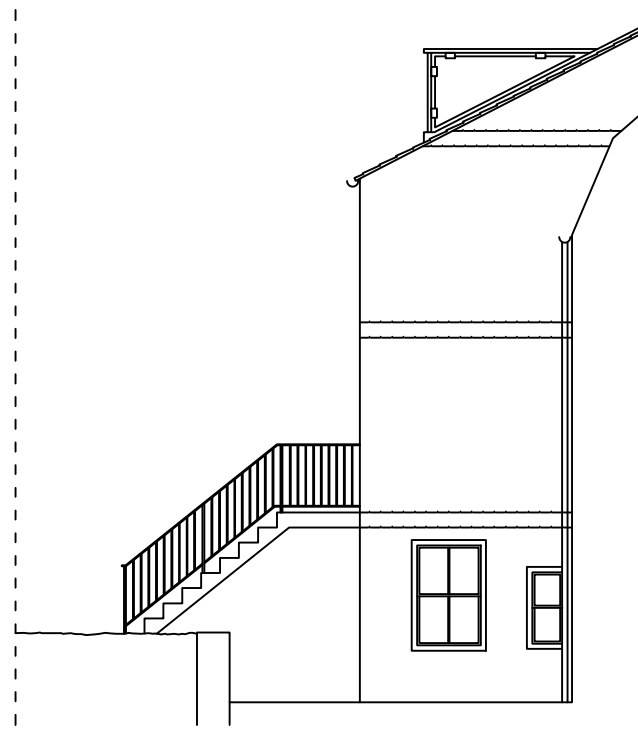

South Elevation

North Elevation

East Elevation

West Elevation

DOONAN ARCHITECTS
 16 Hallstile Bank Hexham Northumberland NE46 3PQ
 Phone: 01434 601020 mail@doonanarchitects.co.uk

Project name		
Dale Hotel		
Amendments to approved plans		
Date	Drawn by	Scale
Dec 2022	KSG/KLD	1:100@A3
Job no	Drawing no	Rev
1439	S10	

For
Linda and Tony Beck

Drawing title
Approved elevations

Discrepancies, ambiguities and/or omissions between this drawing and information given elsewhere must be reported to the architect before proceeding.
 This drawing is copyright.
 Dimensions must be checked on site.
 Do not scale off dimensions from this drawing.