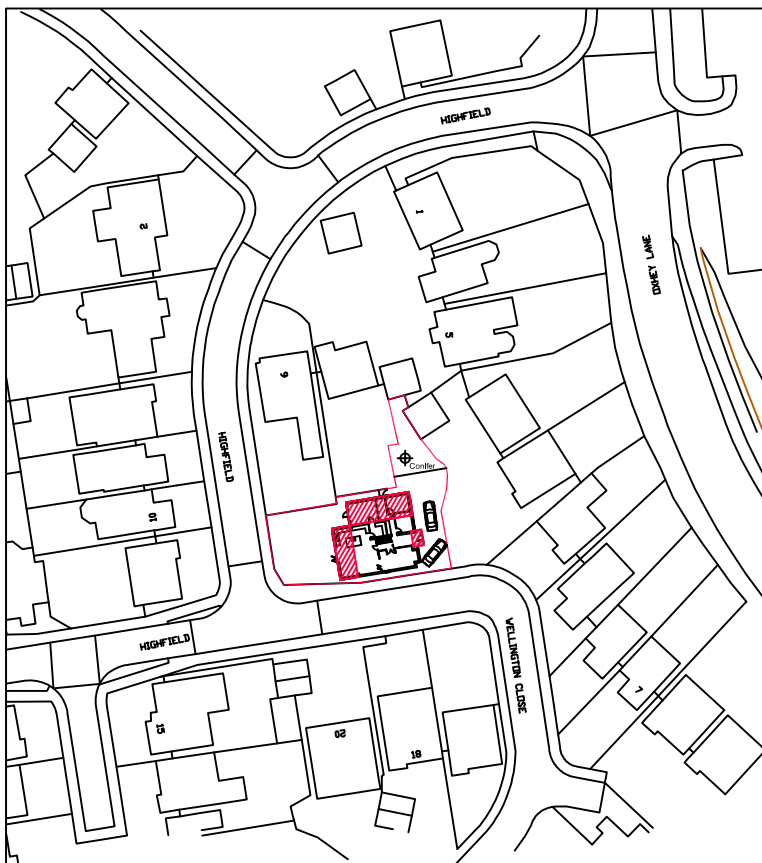

Site Plan
1:500

Scale Bar @ 1:500

Location Plan 1:1250

Scale Bar @ 1:1250

Sheet Title

SITE & LOCATION PLAN

Scale 1: 1250 & 1:500 @ A4

Project Title

**1 Wellington Close,
Watford,
WD19 5BF**

Date Nov 2022

Dwg No.

PL/1WC/02

Revisions

A