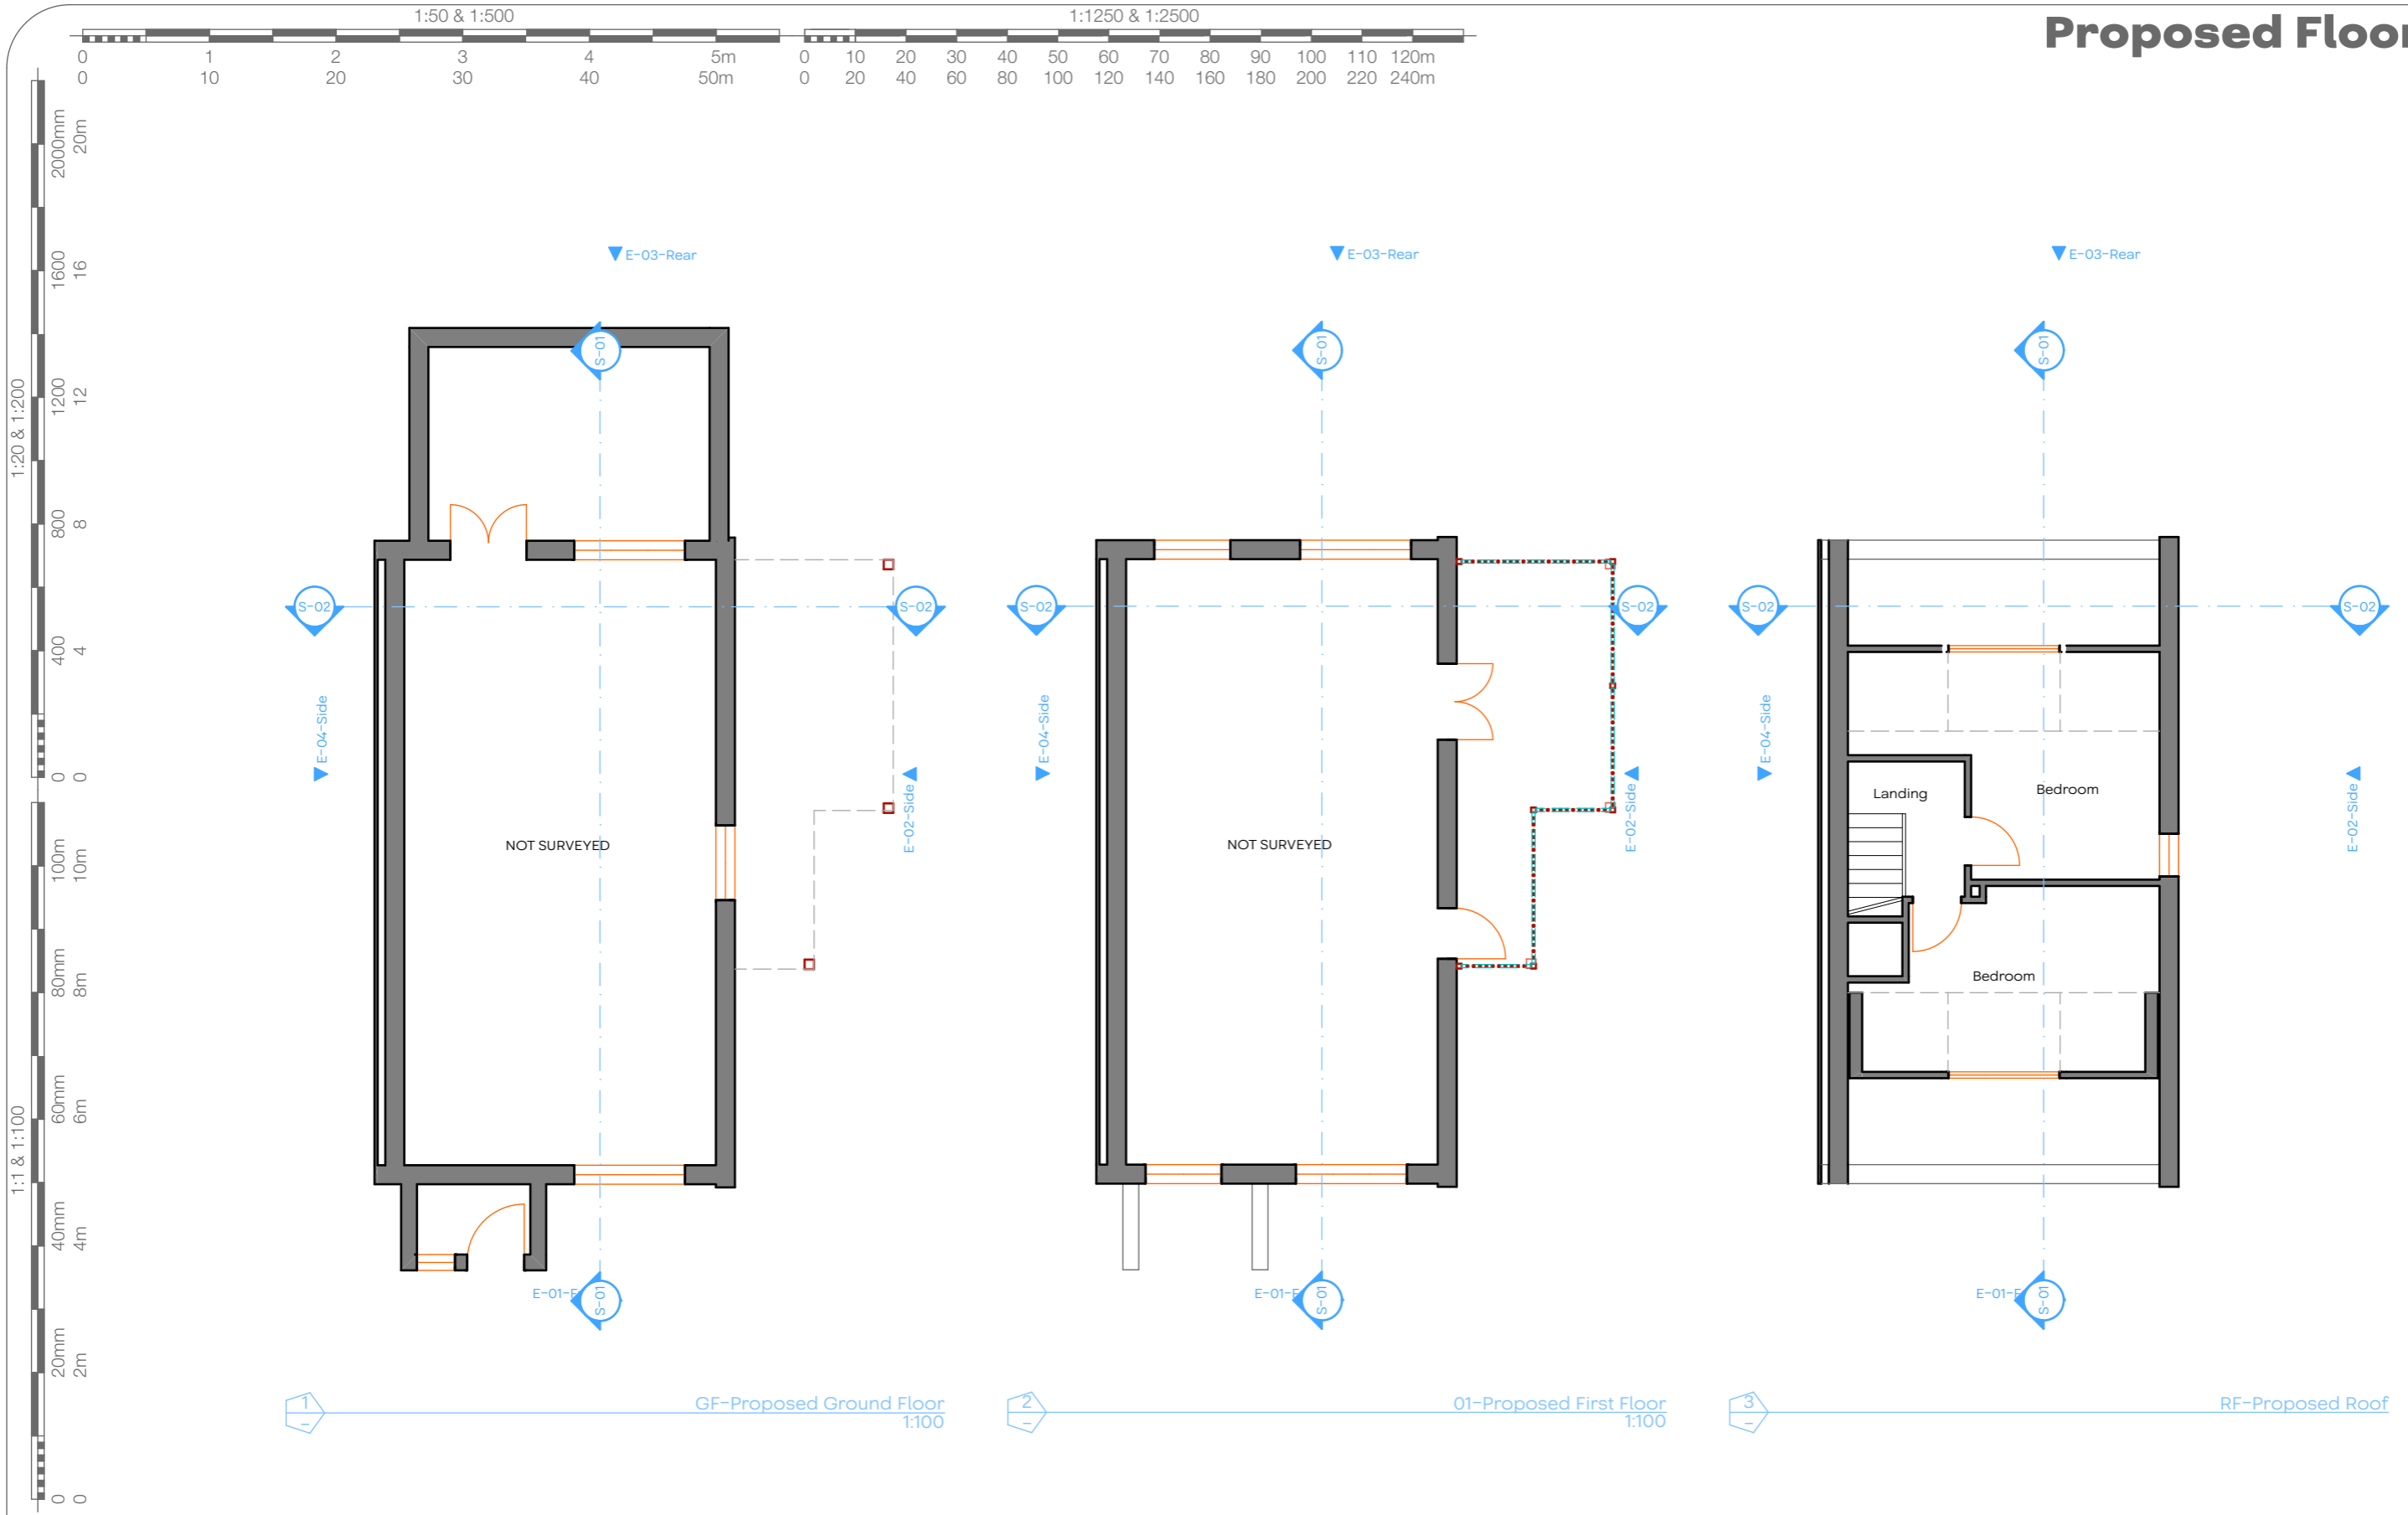

# Proposed Floor Plans

**JOHN CHILDS ARCHITECTURAL DESIGN**

Address :- 59 Heath Road, Langley, Maidstone, Kent	Scale :- As Marked	Date :- October 2022	Drawing No. :- P.03	Revision Notes :-
Project :- Enlarge dormer to the front elevation	Paper Size :- A3	Drawn by :- JLRC	Revision No :-	