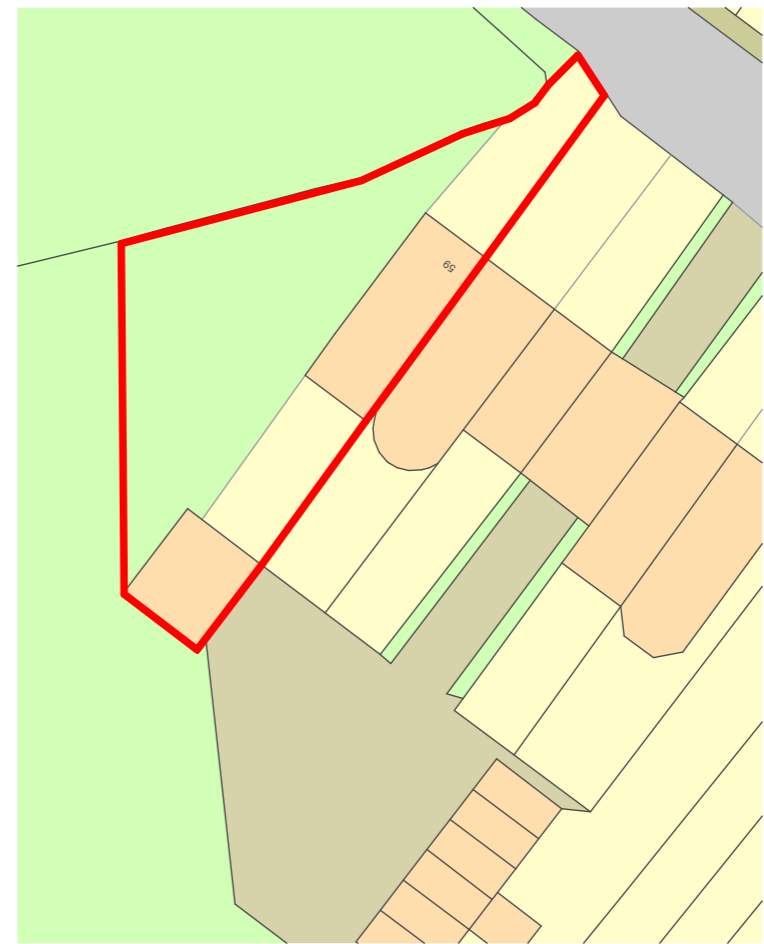

Location Plans

Location Plan
1:250

Existing Block Plan
1:500

JOHN CHILDS ARCHITECTURAL DESIGN

Address :- 59 Heath Road, Langley, Maidstone, Kent	Scale :- As Marked	Date :- October 2022	Drawing No. :- P.05	Revision Notes :-
Project :- Enlarge dormer to the front elevation	Paper Size :- A3	Drawn by :- JLRC	Revision No :-	