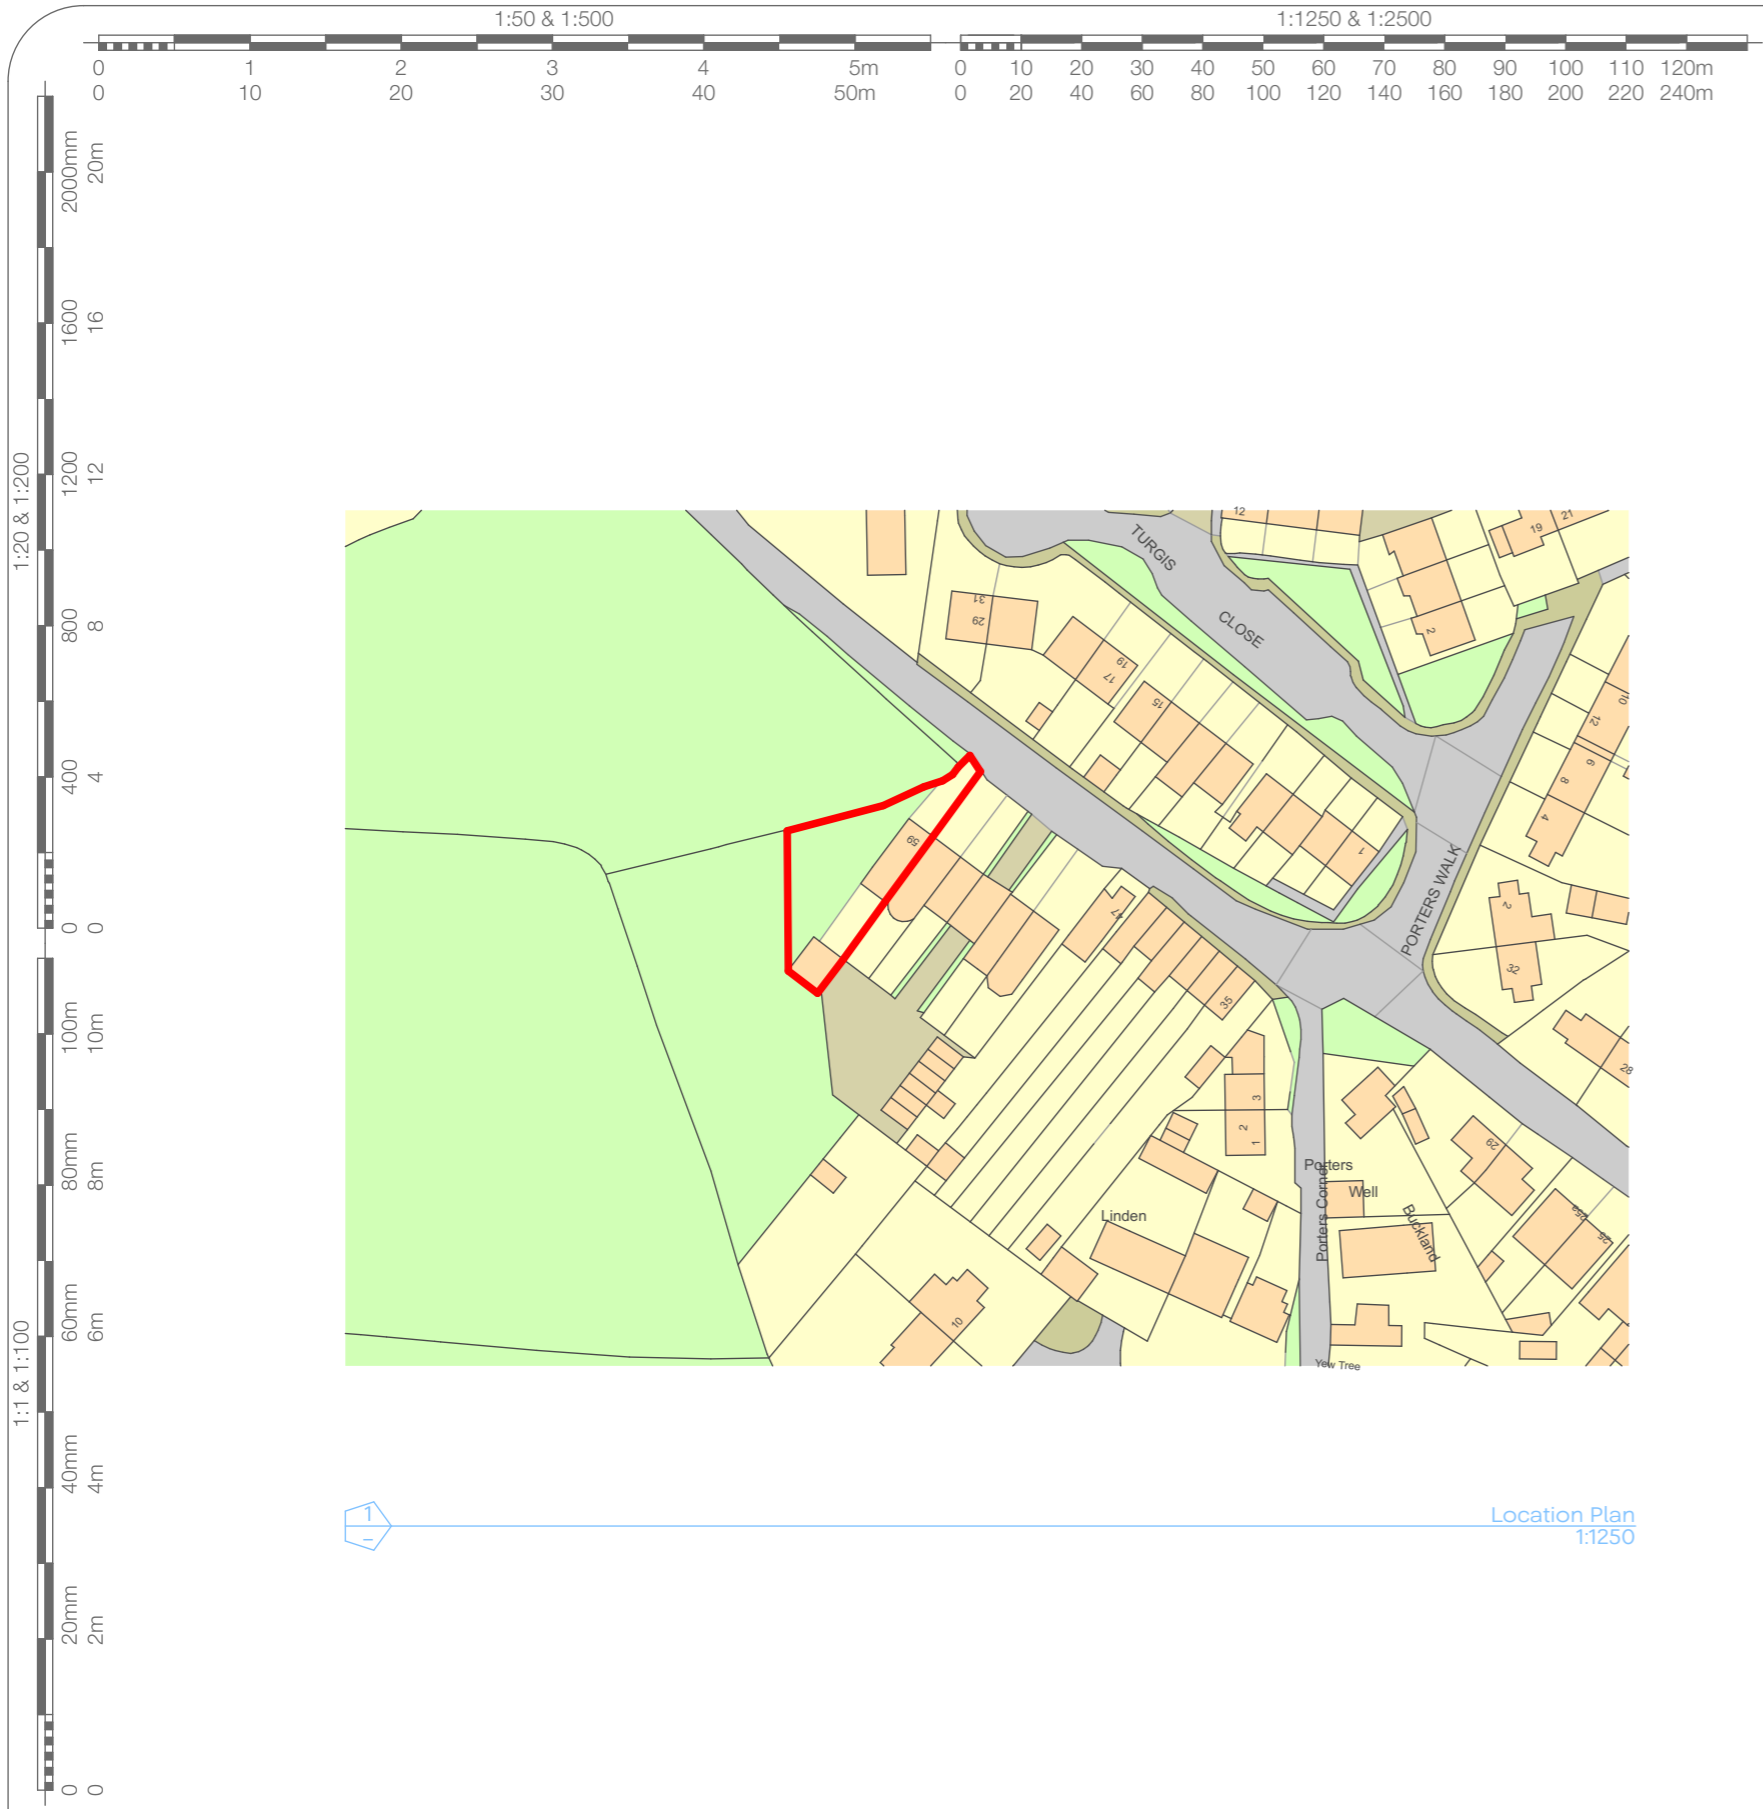

Location Plans

Location Plan
1:250

Existing Block Plan
1:500

JOHN CHILDS ARCHITECTURAL DESIGN

Address :- 59 Heath Road, Langley, Maidstone, Kent	Scale :- As Marked	Date :- October 2022	Drawing No. :- P.05	Revision Notes :-
Project :- Enlarge dormer to the front elevation	Paper Size :- A3	Drawn by :- JLRC	Revision No :-	