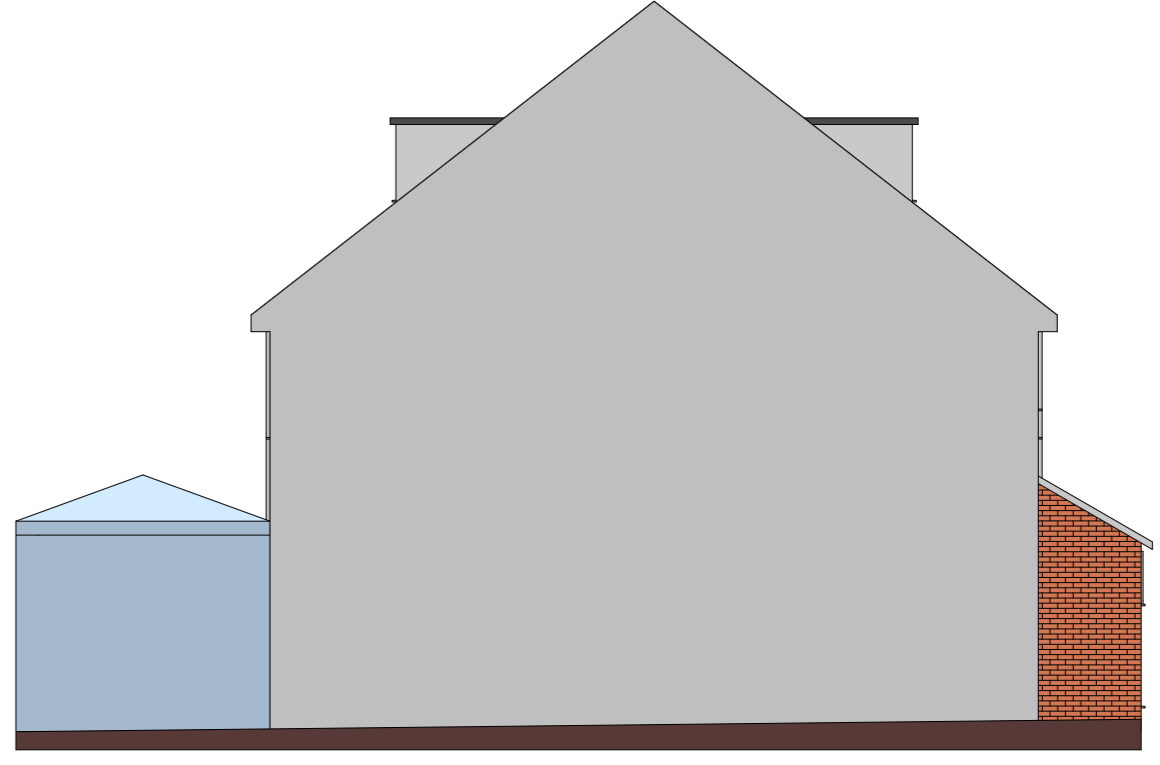

# Existing Elevations

Existing Front Elevation  
1:100

Existing Side Elevation  
1:100

Existing Rear Elevation  
1:100

Existing Side Elevation  
1:100

**JOHN CHILDS ARCHITECTURAL DESIGN**

Address :- 59 Heath Road, Langley, Maidstone, Kent	Scale :- As Marked	Date :- October 2022	Drawing No. :- P.02	Revision Notes :-
Project :- Enlarge dormer to the front elevation	Paper Size :- A3	Drawn by :- JLRC	Revision No :-	