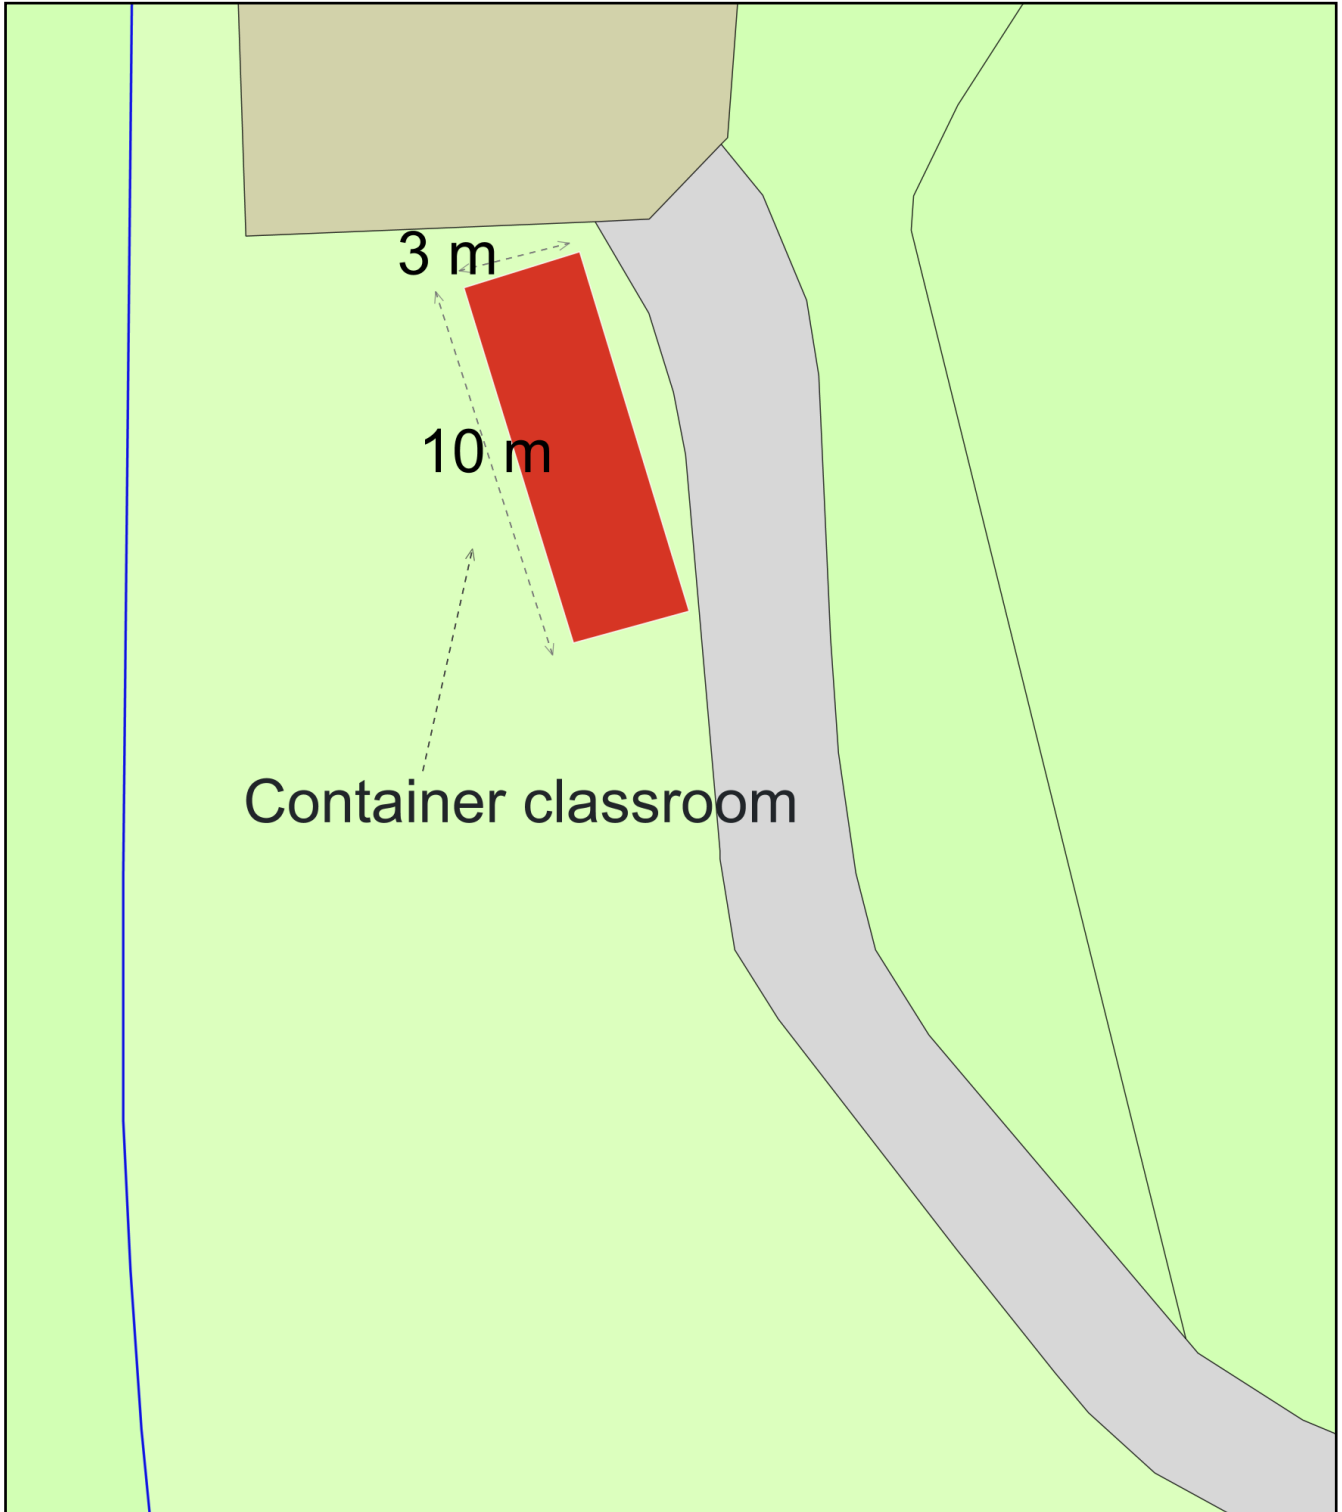

SP Llyn Coed Y Dinas container classroom

Plan Produced for: Montgomeryshire WLT

Date Produced: 10 Nov 2022

Plan Reference Number: TQRQM22314103123542

Scale: 1:200 @ A4