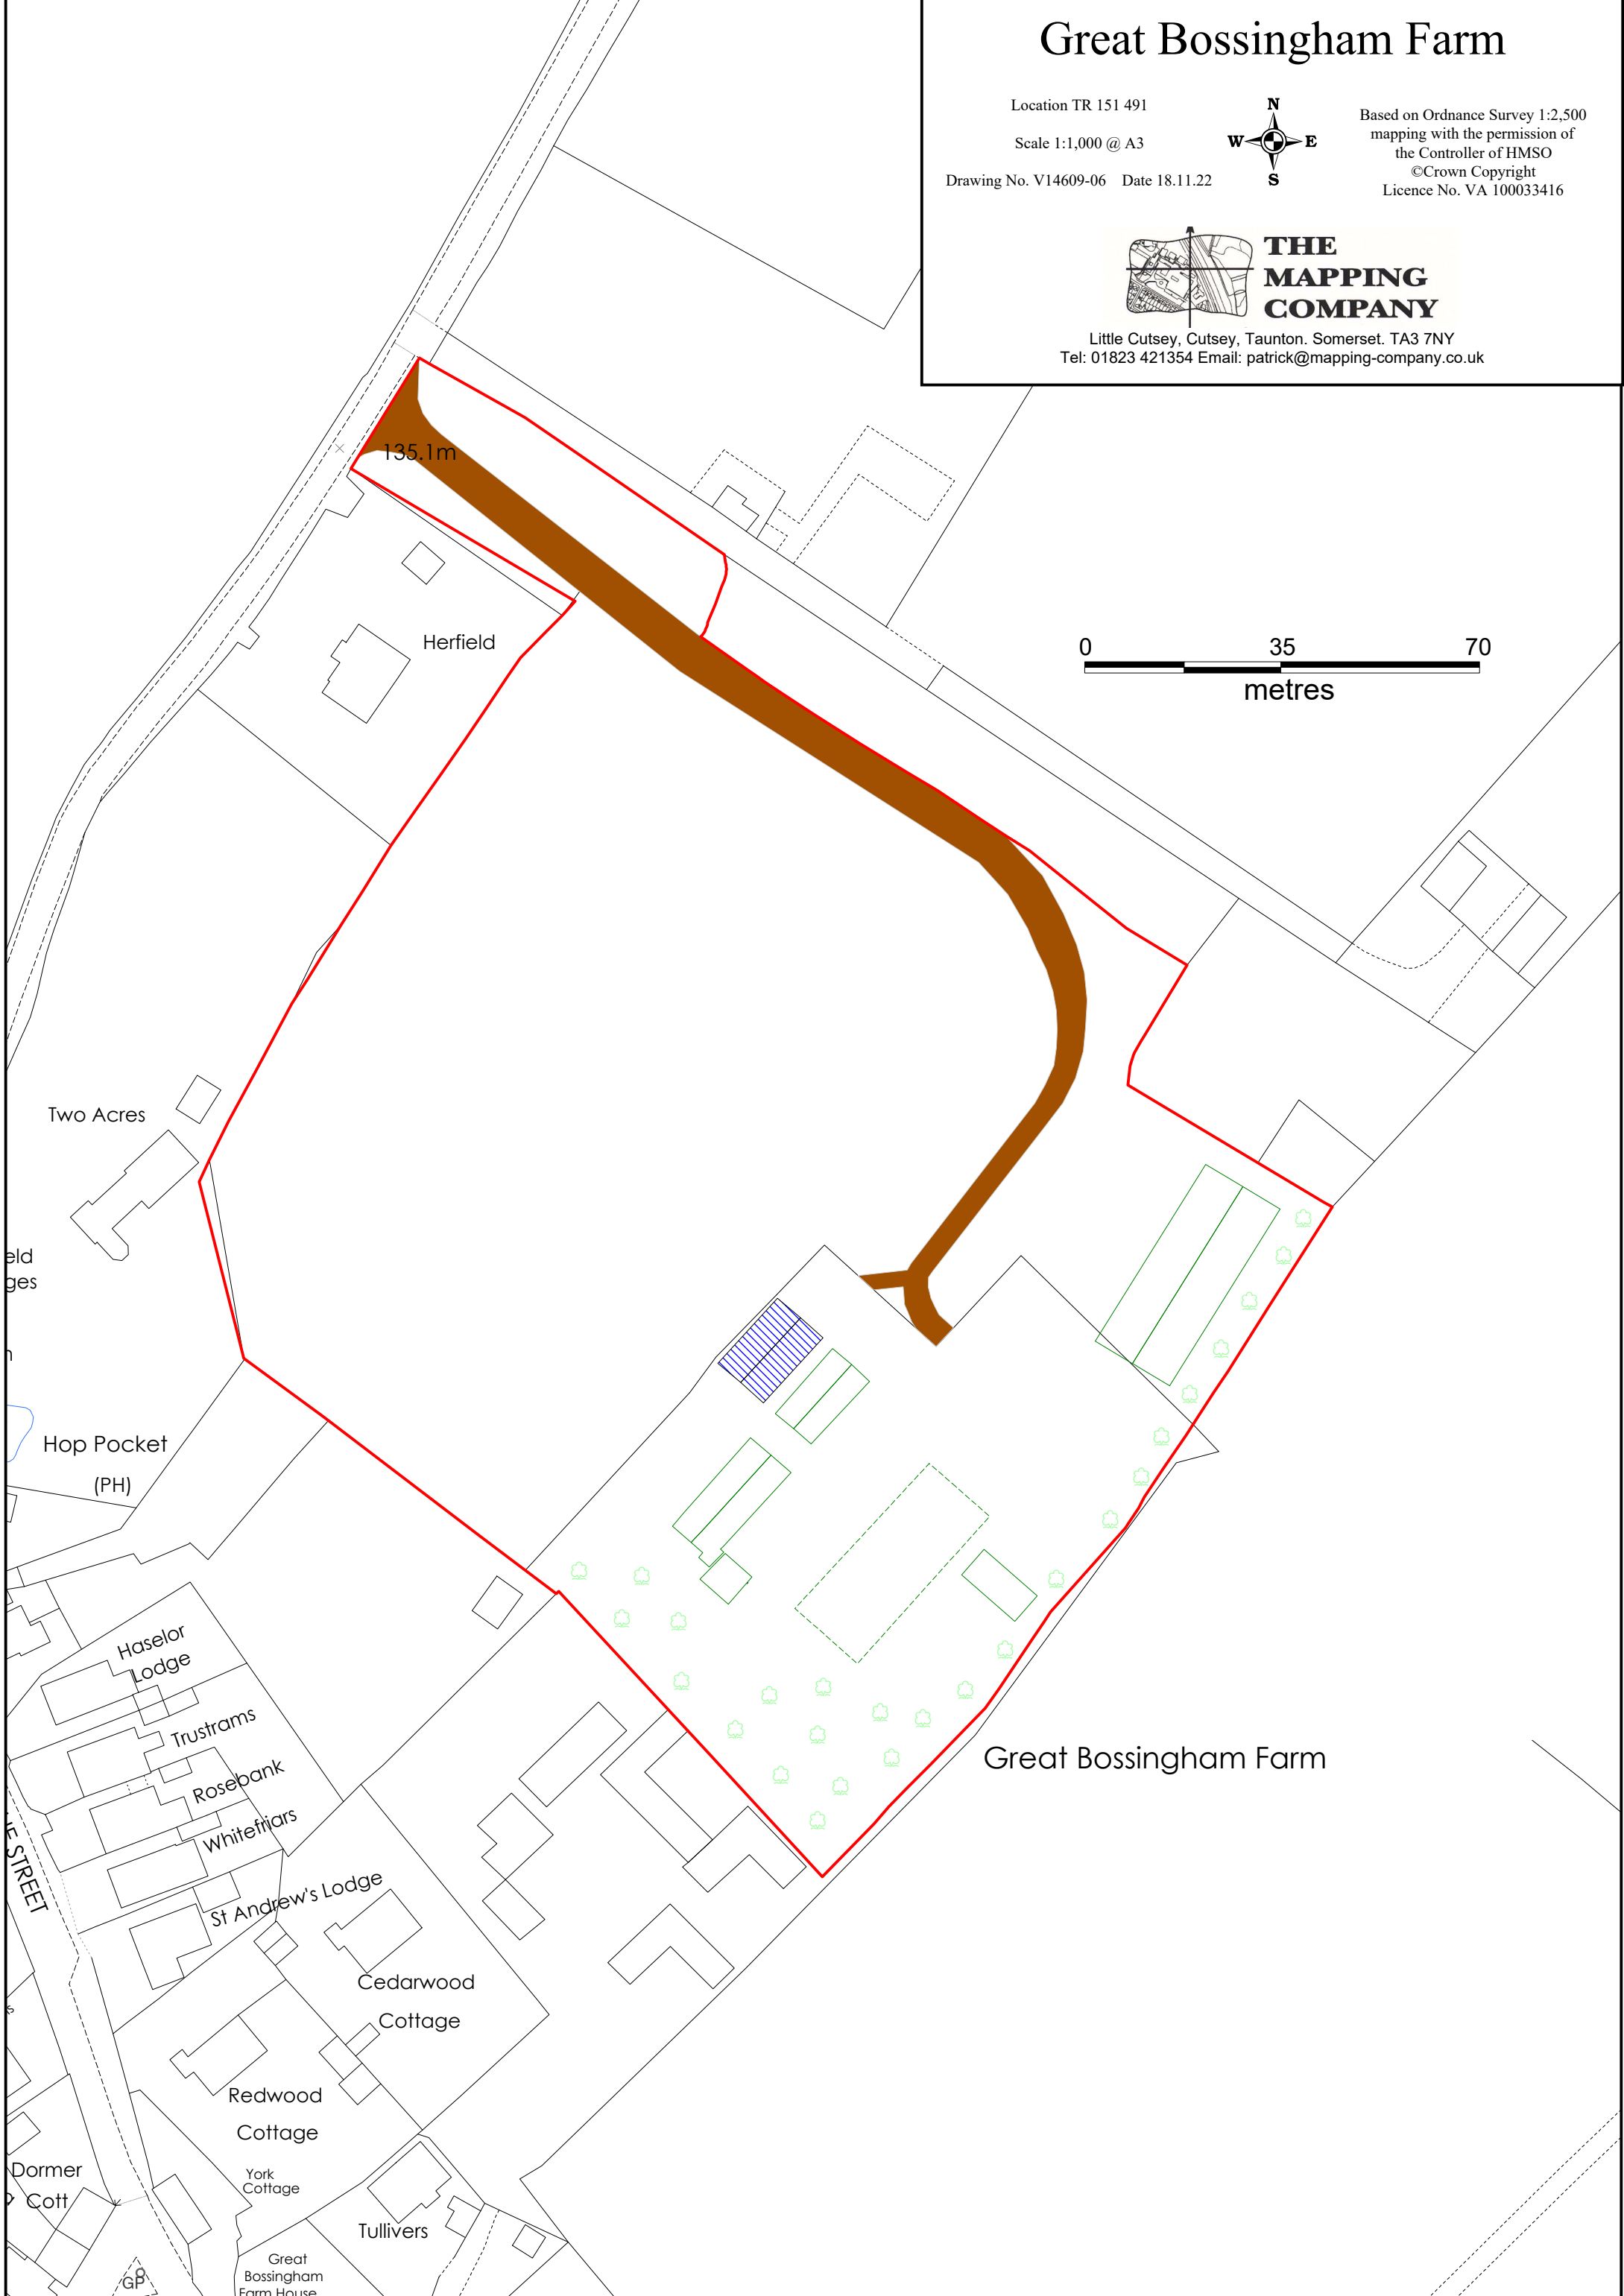

Great Bossingham Farm

Location TR 151 491

Scale 1:1,000 @ A3

Drawing No. V14609-06 Date 18.11.22

Based on Ordnance Survey 1:2,500 mapping with the permission of the Controller of HMSO ©Crown Copyright Licence No. VA 100033416

THE MAPPING COMPANY

Little Cutsey, Cutsey, Taunton, Somerset. TA3 7NY
Tel: 01823 421354 Email: patrick@mapping-company.co.uk

135.1m

Herfield

Two Acres

Hop Pocket (PH)

Haselor Lodge

Trustrams

Great Bossingham Farm House

Great Bossingham Farm

THE STREET