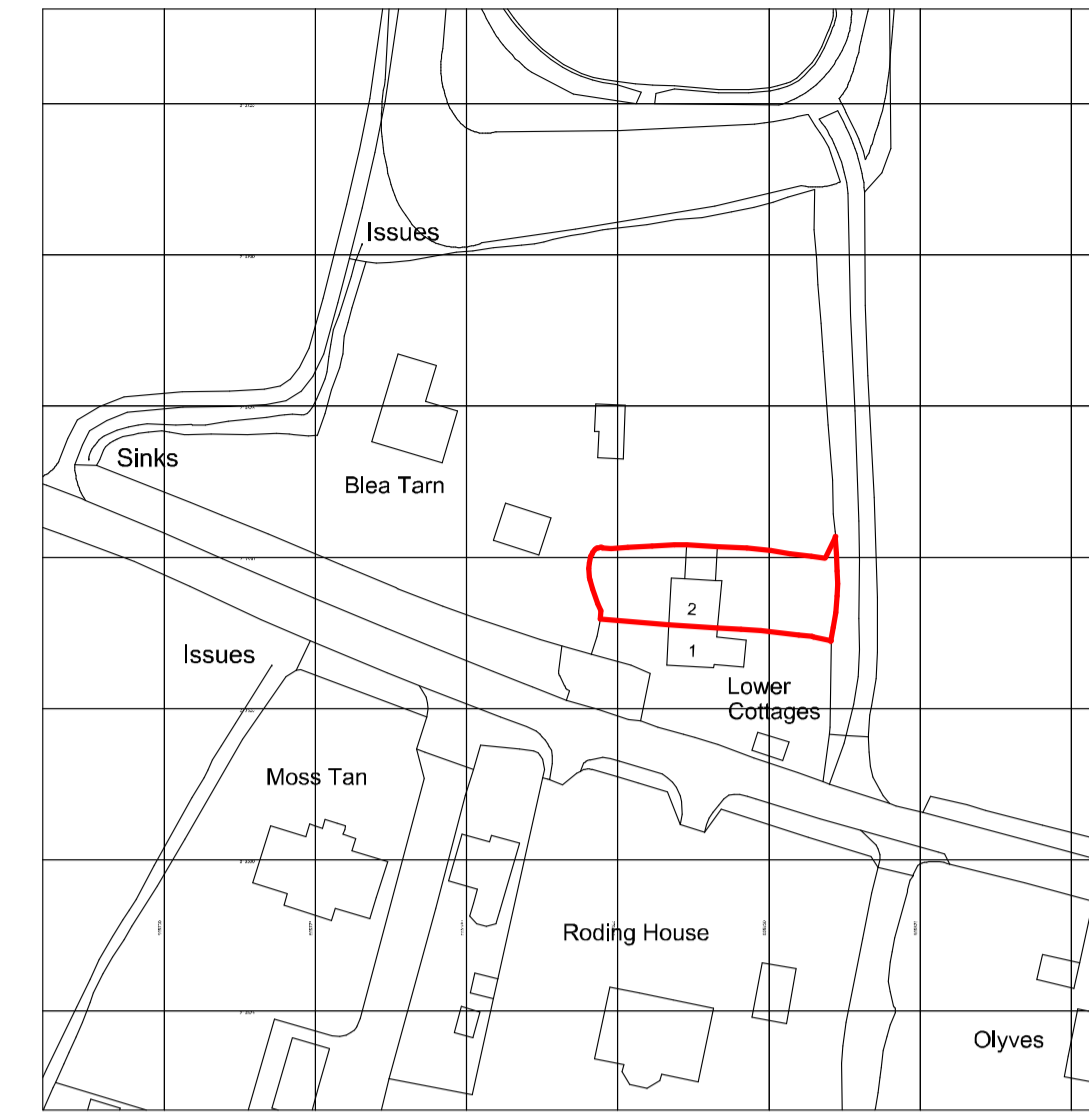

LOCATION PLAN
1:1250

FF PLANS AS EXISTING
1:50

MORRIS DESIGN STUDIO

197 Stevenage Road, Hitchin, Hertfordshire, SG4 9EA
Tel: 07966 883894

MRS & MRS STAINES

2 LOWER COTTAGES
CHELMSFORD ROAD
DUNMOW

22-001-3.1

1:50 & 1:1250 scale @ A1

DEC 2022