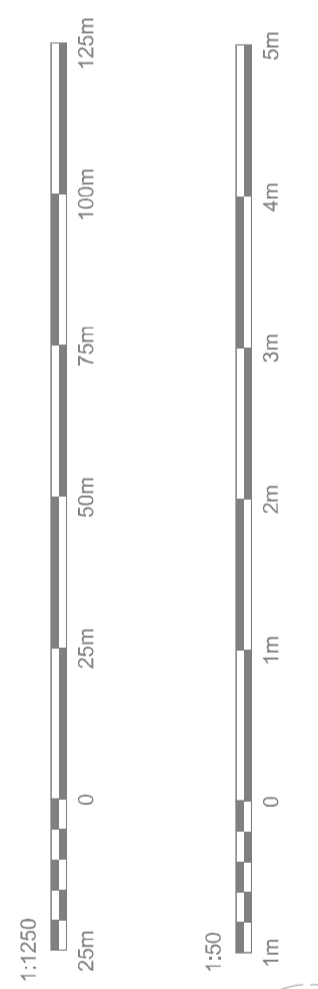

MORRIS DESIGN STUDIO

197 Stevenage Road, Hitchin, Hertfordshire, SG4 9EA
Tel: 07966 883894

MRS & MRS STAINES

2 LOWER COTTAGES
CHELMSFORD ROAD
DUNMOW

22-001-3.1

1:50 & 1:1250 scale @ A1

DEC 2022