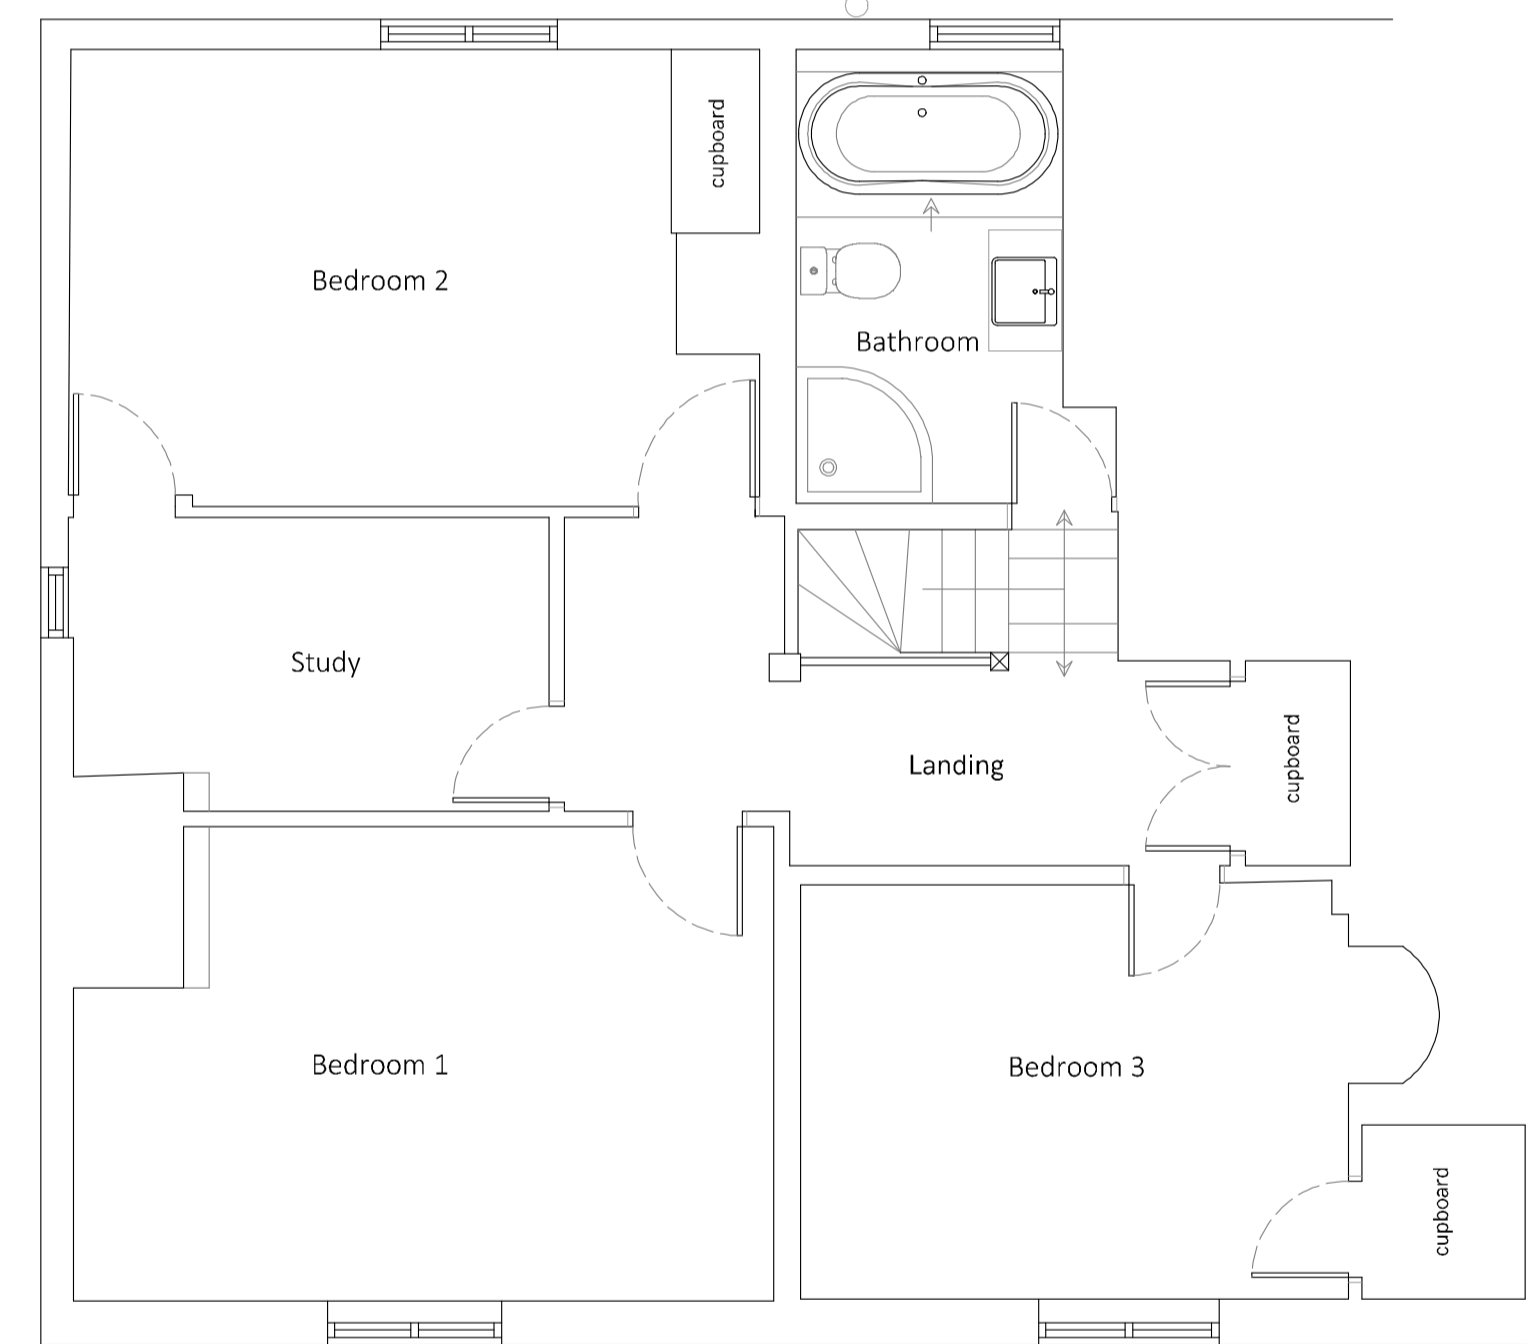

FF PLANS AS EXISTING
1:50

MORRIS DESIGN STUDIO

197 Stevenage Road, Hitchin, Hertfordshire, SG4 9EA
Tel: 07966 883894

MRS & MRS STAINES

2 LOWER COTTAGES
CHELMSFORD ROAD
DUNMOW

22-001-3.1

1:50 & 1:1250 scale @ A1

DEC 2022