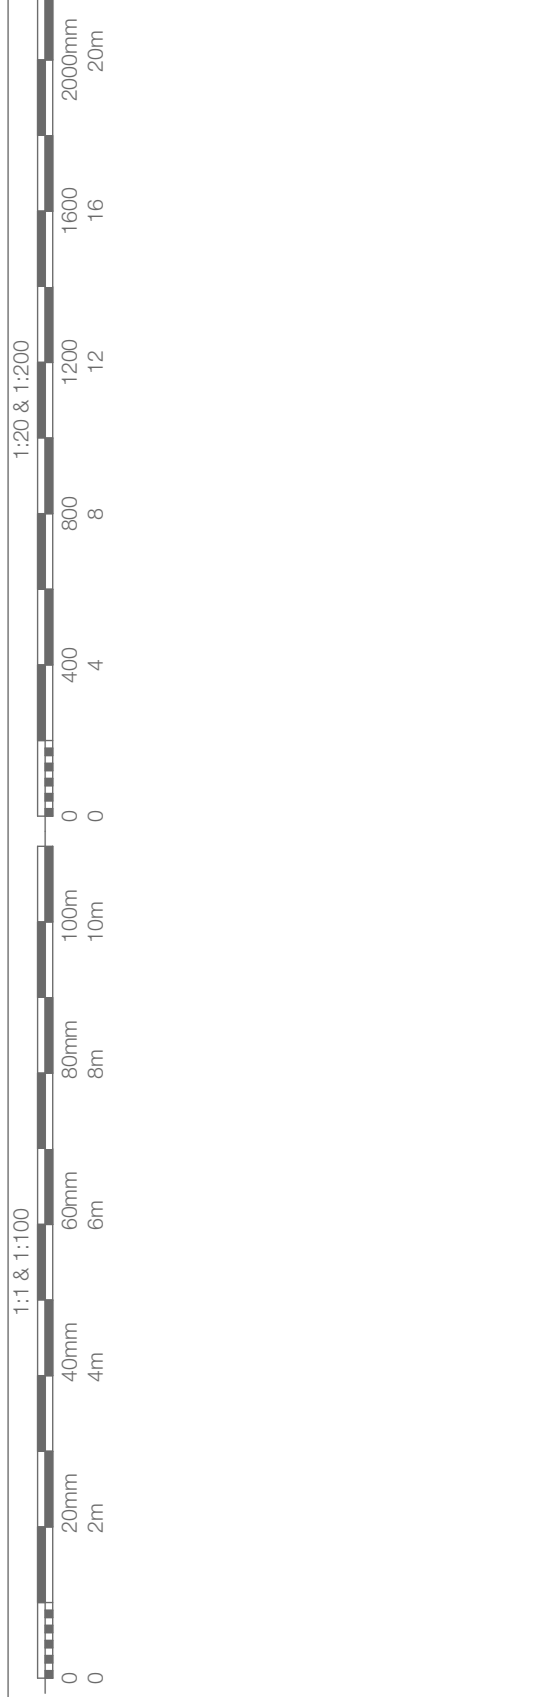

Existing Elevations

Existing Front Elevation
1:100

Existing Side Elevation
1:100

Existing Rear Elevation
1:100

Existing Side Elevation
1:100

Address :-
59 Heath Road, Langley, Maidstone, Kent

Project :-
Enlarge dormer to the rear elevation

Scale :-
As Marked

Paper Size :-
A3

Date :-
October 2022

Drawn by :-
JLRC

Drawing No. :-
P.02

Revision No :-

Revision Notes :-