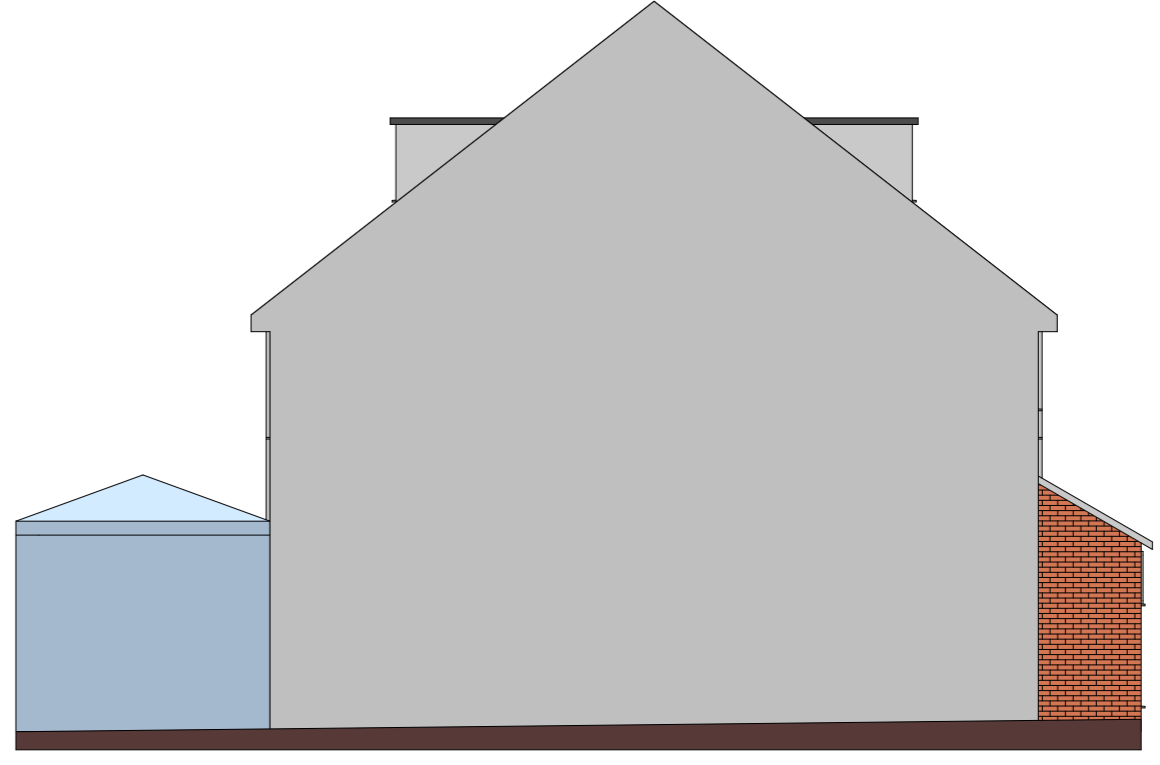

Existing Elevations

Existing Front Elevation
1:100

Existing Side Elevation
1:100

Existing Rear Elevation
1:100

Existing Side Elevation
1:100

Address :-
59 Heath Road, Langley, Maidstone, Kent

Project :-
Enlarge dormer to the rear elevation

Scale :-
As Marked

Paper Size :-
A3

Date :-
October 2022

Drawn by :-
JLRC

Drawing No. :-
P.02

Revision No :-

Revision Notes :-