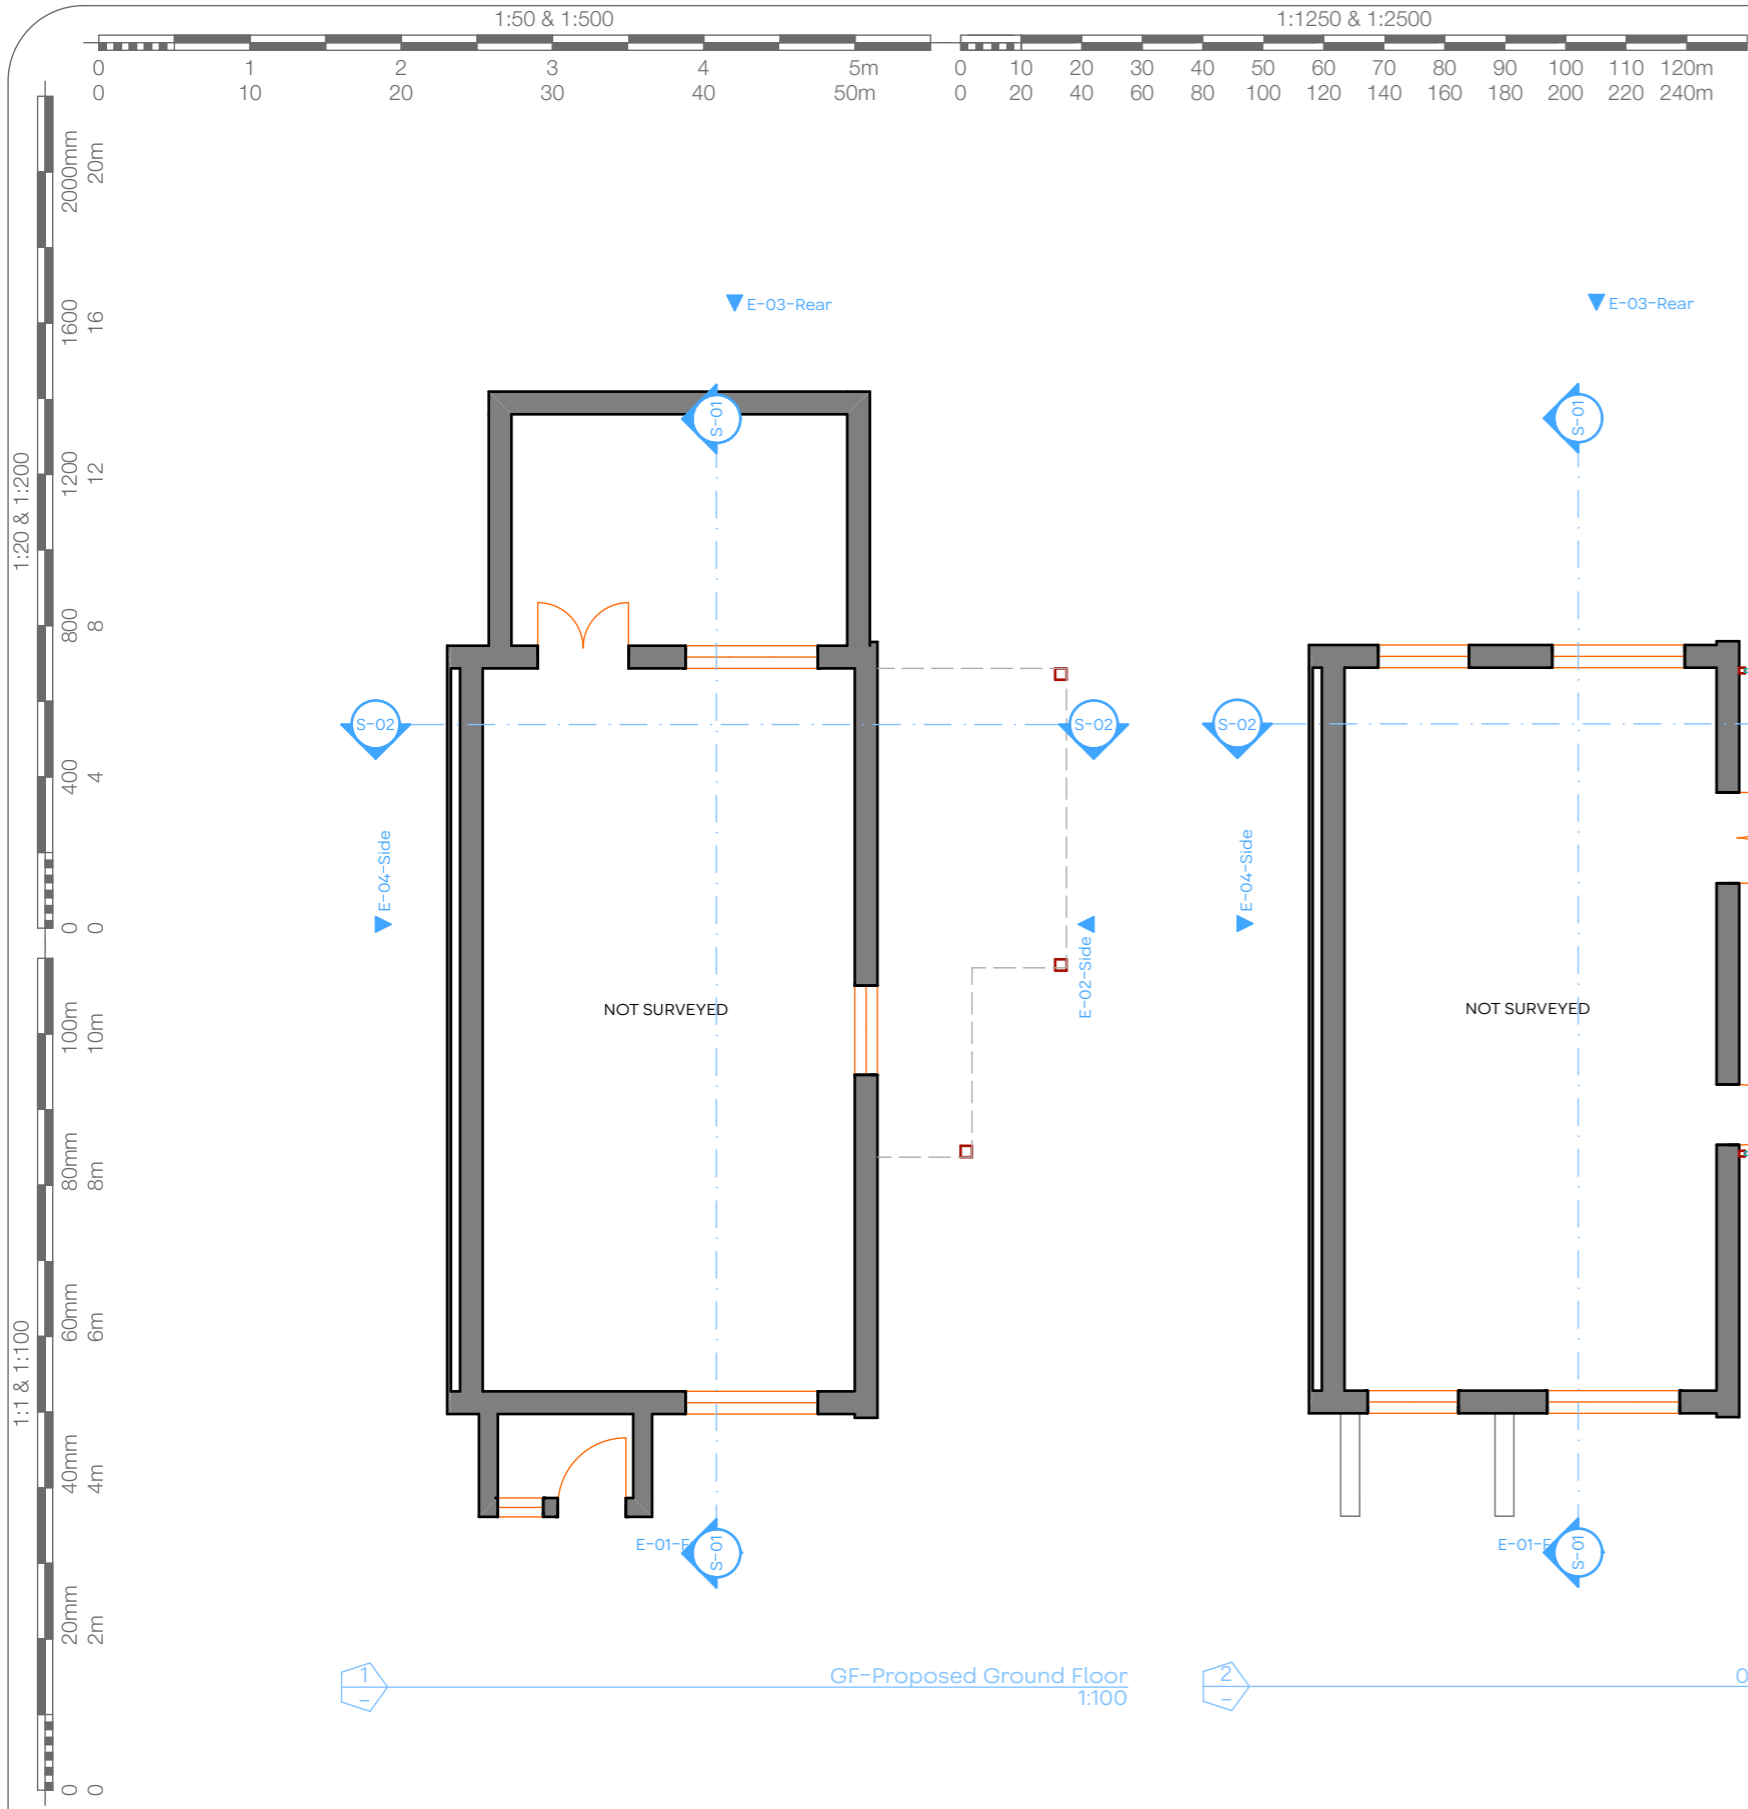

Proposed Floor Plans

JOHN CHILDS ARCHITECTURAL DESIGN

Address :- 59 Heath Road, Langley, Maidstone, Kent	Scale :- As Marked	Date :- October 2022	Drawing No. :- P.03	Revision Notes :-
Project :- Enlarge dormer to the rear elevation	Paper Size :- A3	Drawn by :- JLRC	Revision No :-	