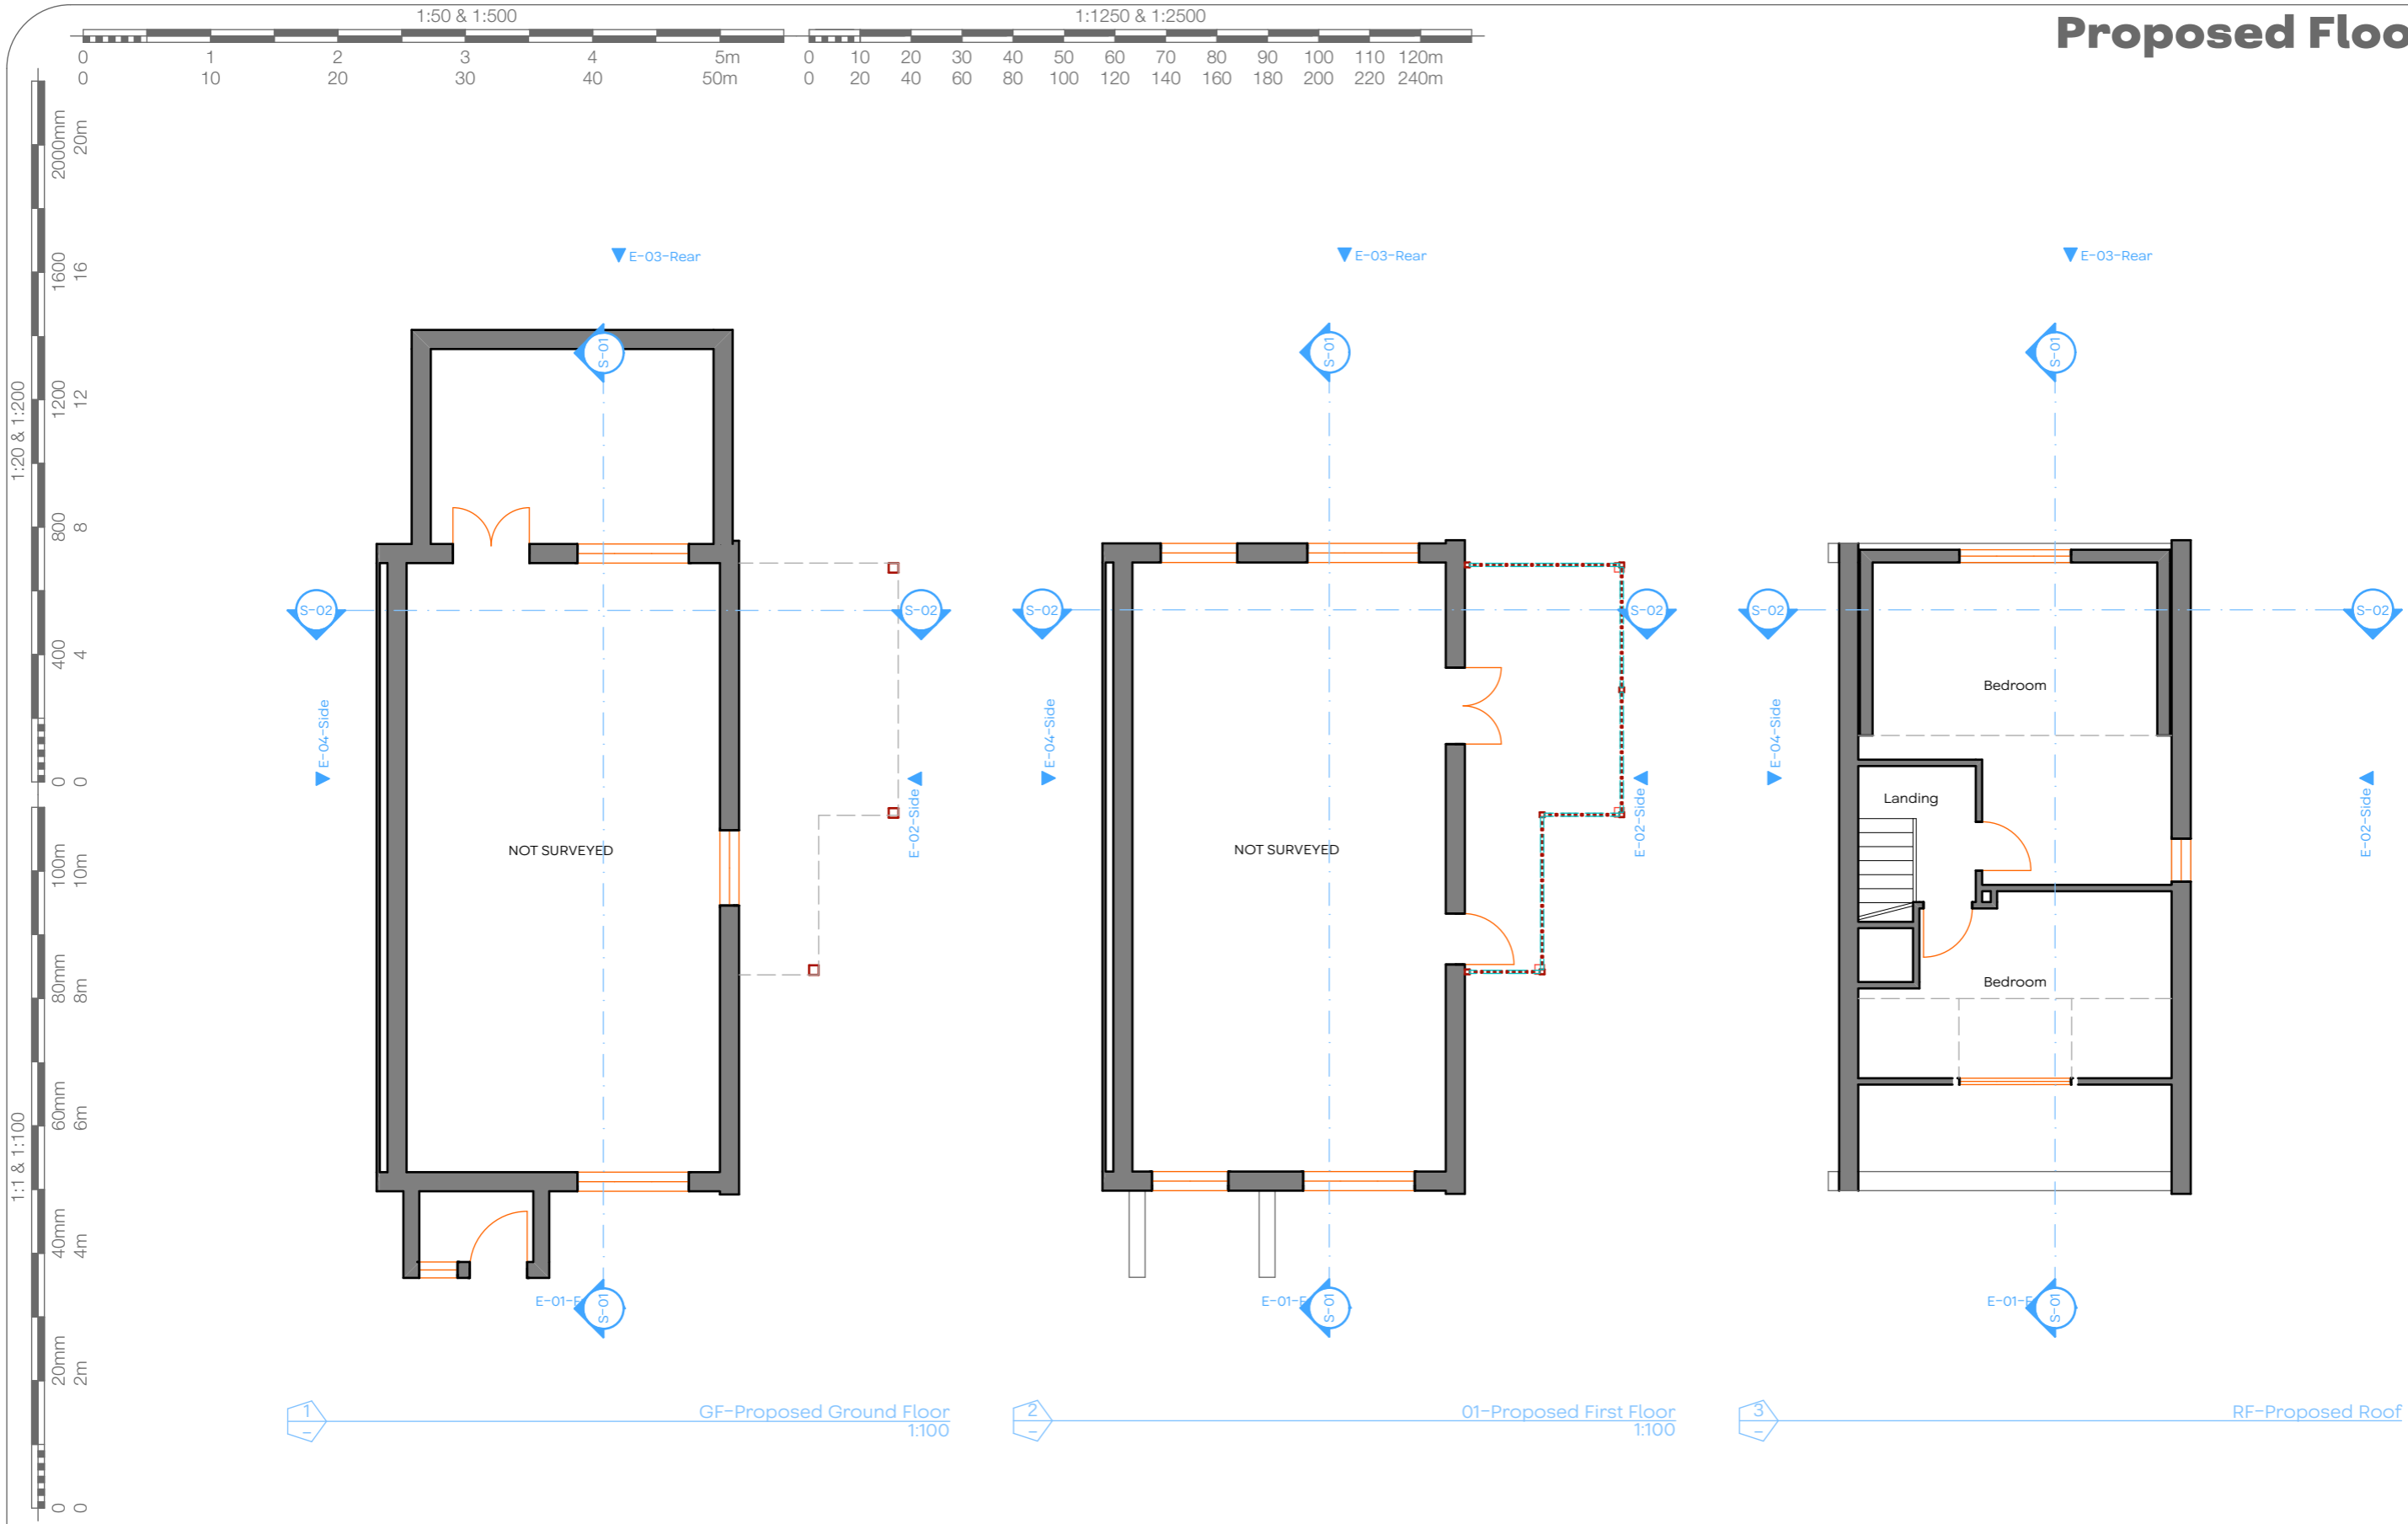

Proposed Floor Plans

JOHN CHILDS ARCHITECTURAL DESIGN

Address :- 59 Heath Road, Langley, Maidstone, Kent	Scale :- As Marked	Date :- October 2022	Drawing No. :- P.03	Revision Notes :-
Project :- Enlarge dormer to the rear elevation	Paper Size :- A3	Drawn by :- JLRC	Revision No :-	