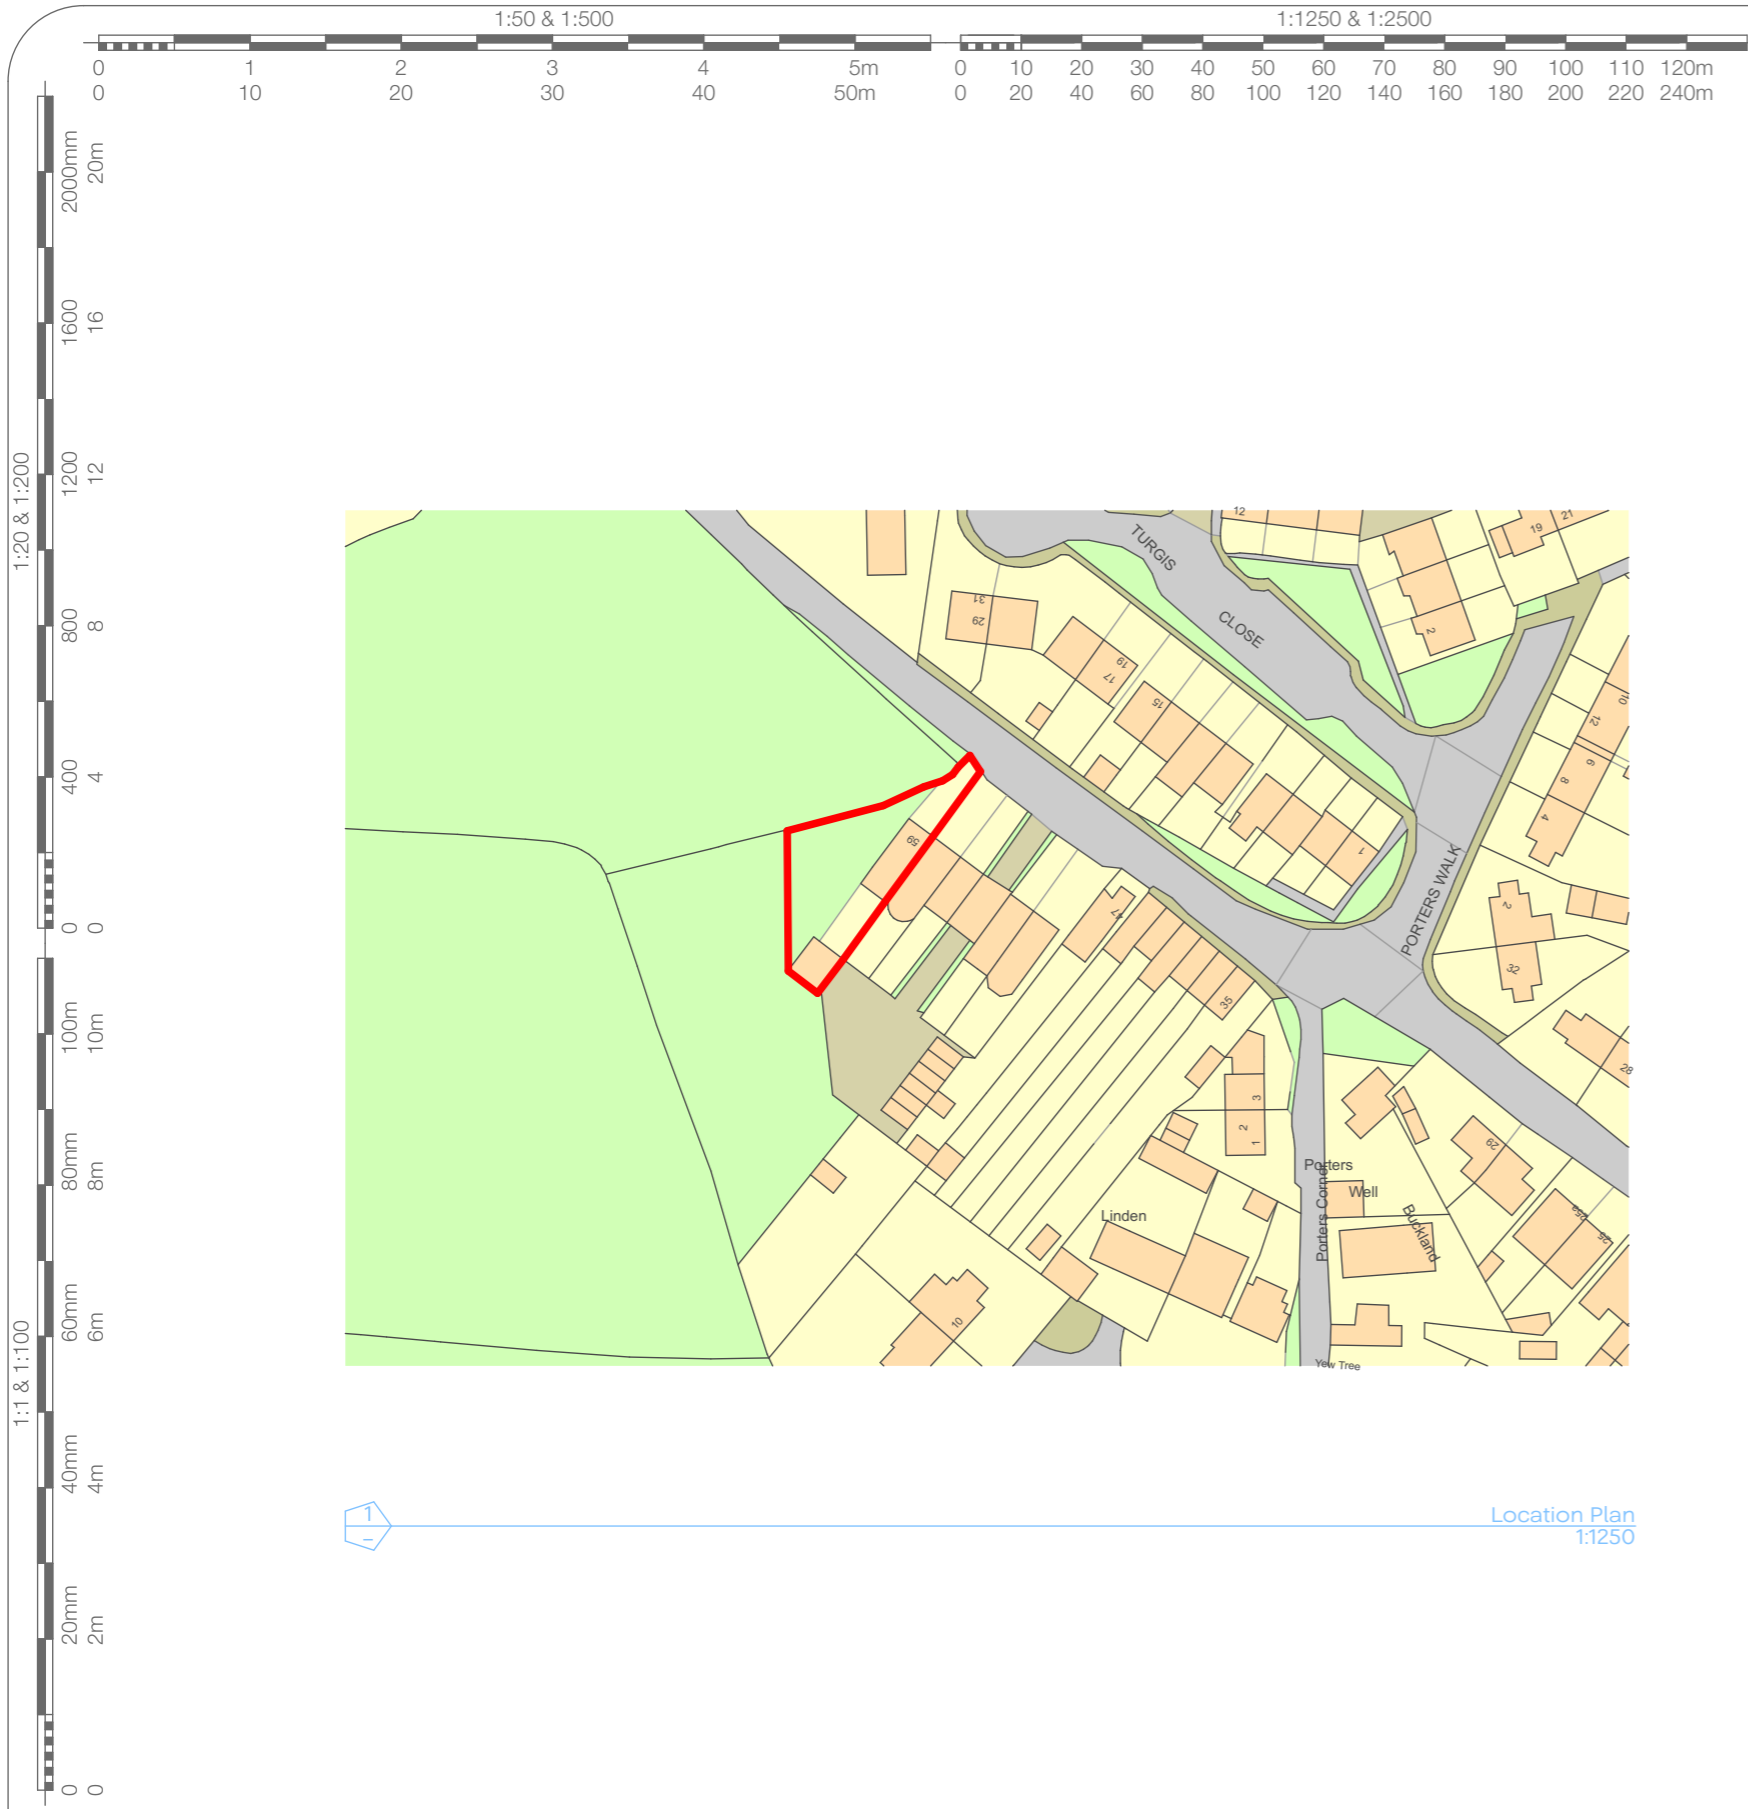

# Location Plans

Location Plan  
1:250

Block Plan  
1:500

Users/jonathanchilds/Documents/WORK/JCA/Projects/Current Jobs/59 Heath Road, Langley/59 Heath Road, Langley Lawful Certificate.pln

**JOHN CHILDS ARCHITECTURAL DESIGN**

Address :- 59 Heath Road, Langley, Maidstone, Kent	Scale :- As Marked	Date :- October 2022	Drawing No. :- P.05	Revision Notes :-
Project :- Enlarge dormer to the rear elevation	Paper Size :- A3	Drawn by :- JLRC	Revision No :-	