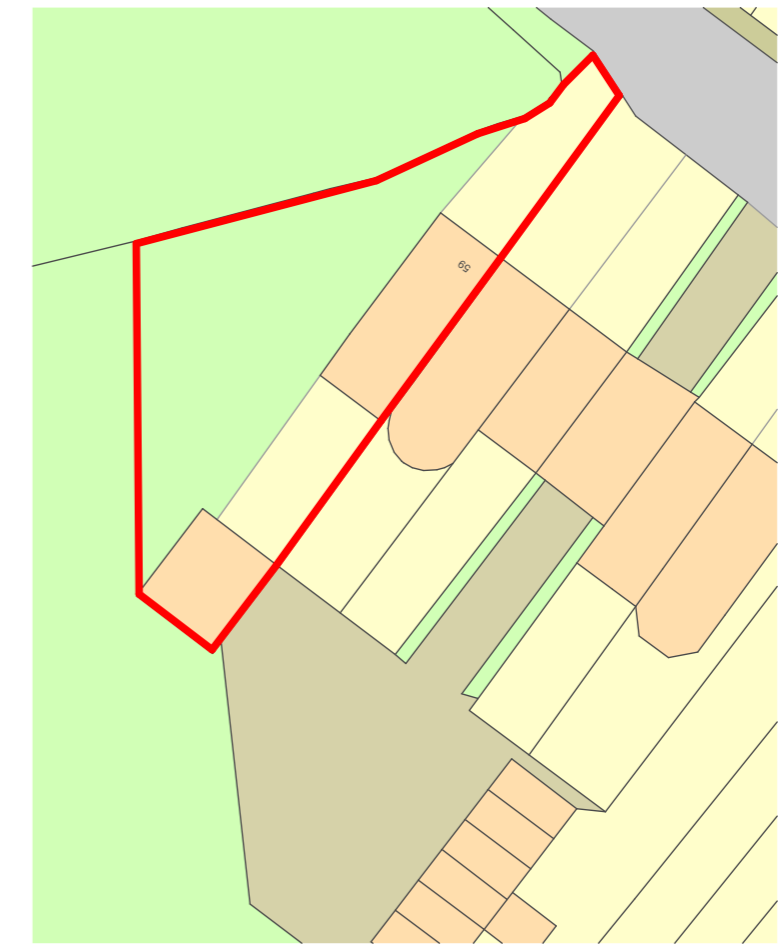

# Location Plans

Location Plan  
1:250

Block Plan  
1:500

Users/jonathanchilds/Documents/WORK/JCA/Projects/Current Jobs/59 Heath Road, Langley/59 Heath Road, Langley Lawful Certificate.pln

**JOHN CHILDS ARCHITECTURAL DESIGN**

Address :- 59 Heath Road, Langley, Maidstone, Kent	Scale :- As Marked	Date :- October 2022	Drawing No. :- P.05	Revision Notes :-
Project :- Enlarge dormer to the rear elevation	Paper Size :- A3	Drawn by :- JLRC	Revision No :-	