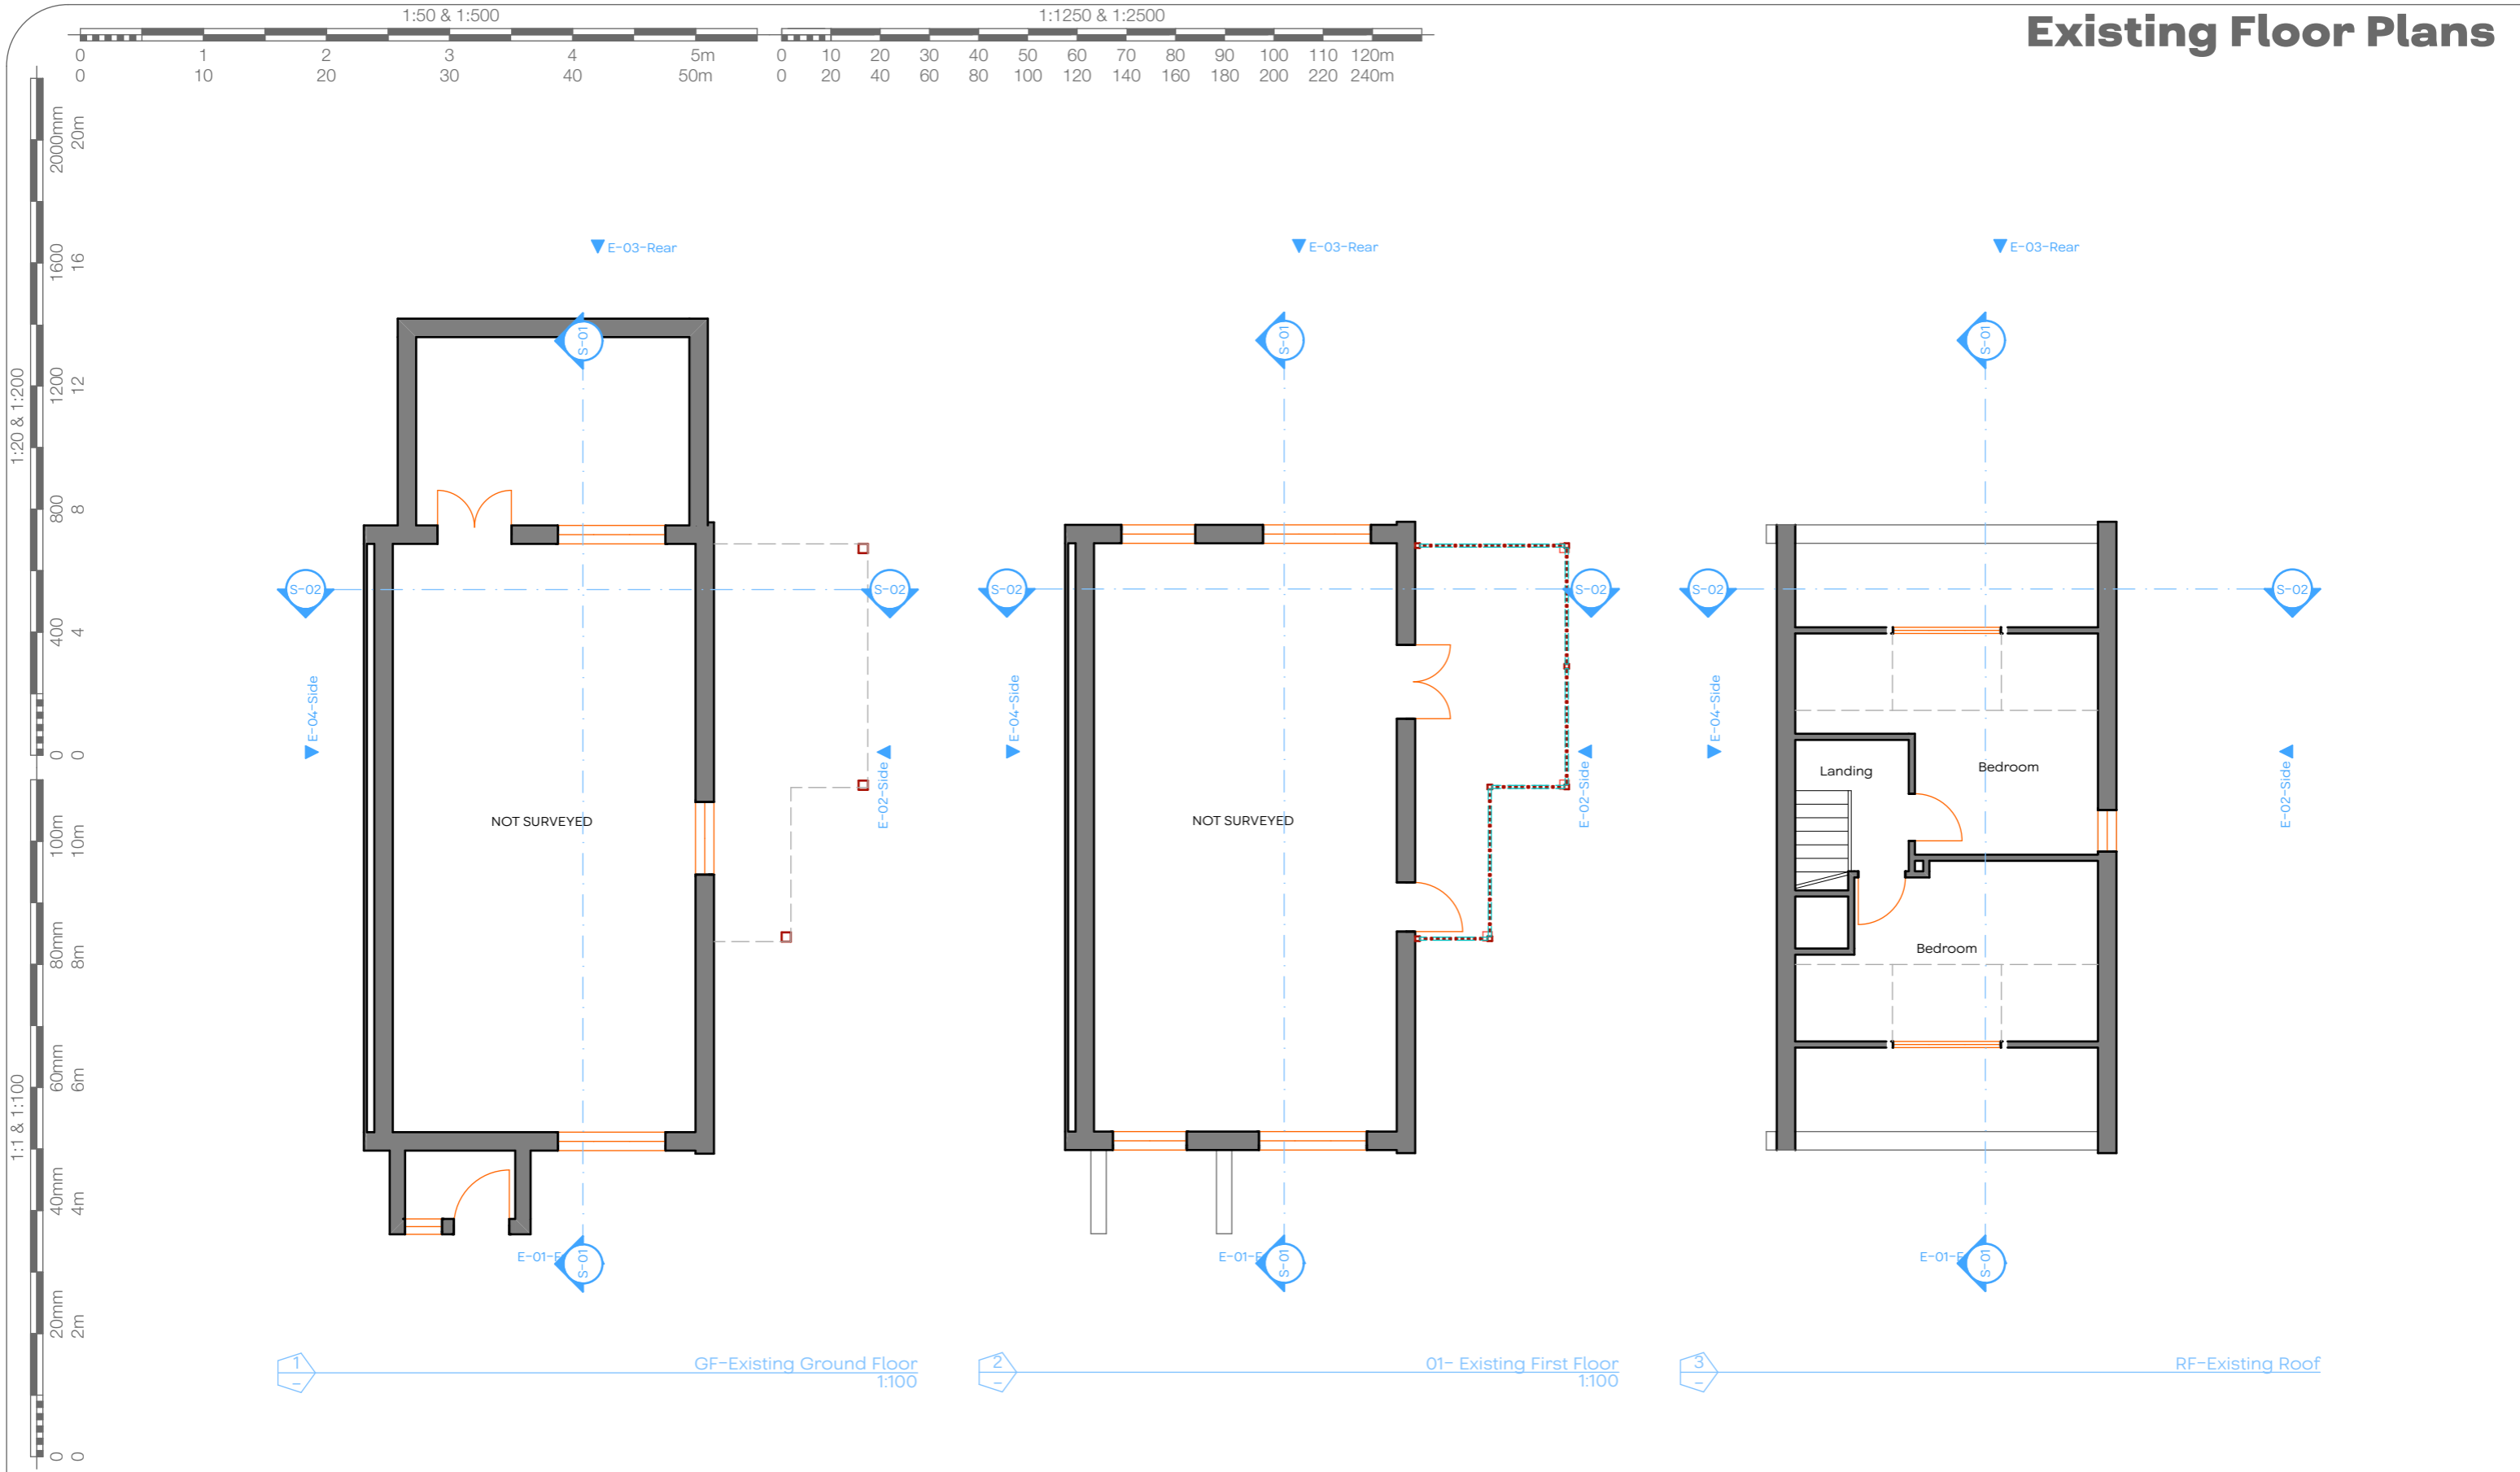

# Existing Floor Plans

1 GF-Existing Ground Floor 1:100      2 01- Existing First Floor 1:100      3 RF-Existing Roof

**JOHN CHILDS ARCHITECTURAL DESIGN**

Address :- 59 Heath Road, Langley, Maidstone, Kent	Scale :- As Marked	Date :- October 2022	Drawing No. :- P.01	Revision Notes :-
Project :- Enlarge dormer to the rear elevation	Paper Size :- A3	Drawn by :- JLRC	Revision No :-	