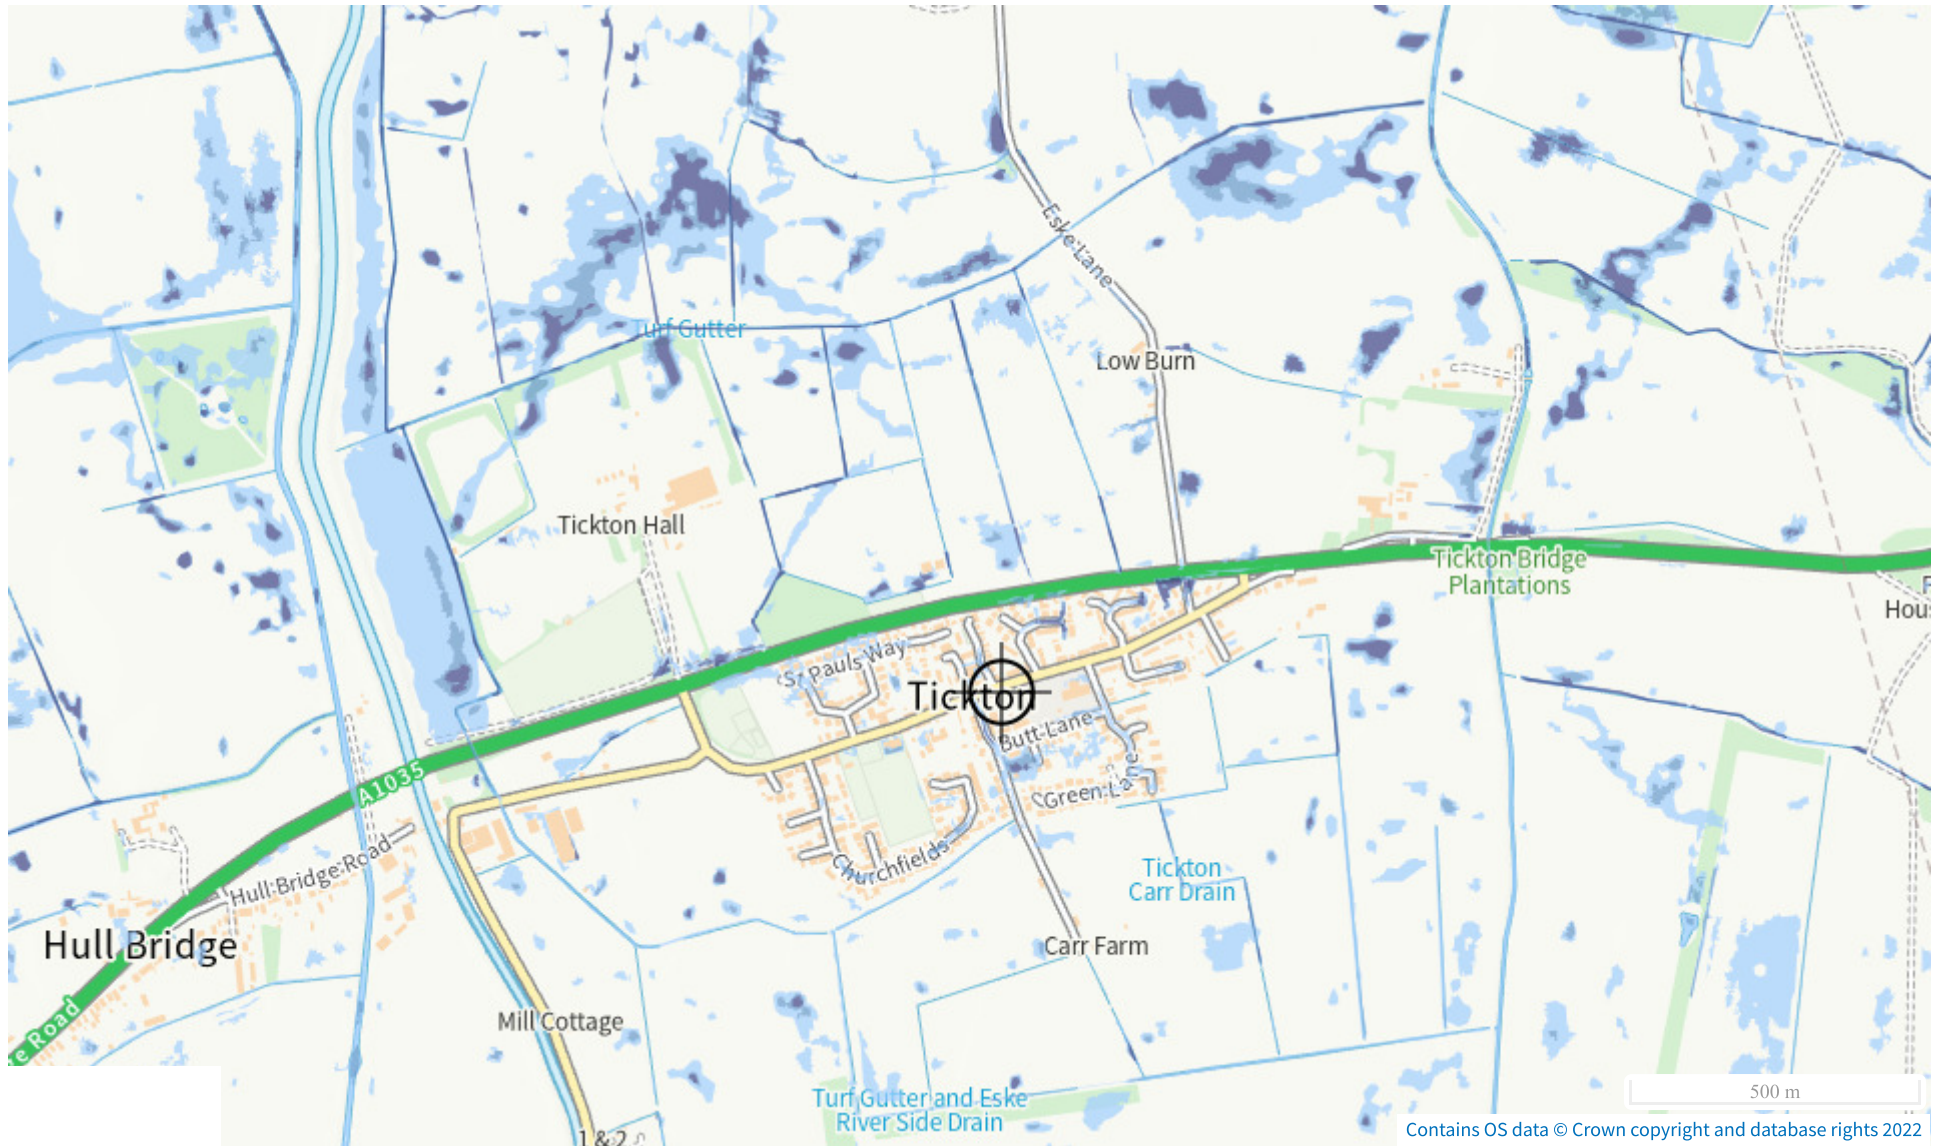

Select the type of flood risk information you're interested in. The map will then update.

Flood risk

Extent of flooding

Location

Enter a place or postcode

Extent of flooding from surface water

[High](#) [Medium](#) [Low](#) [Very low](#) Location you selected

[View the flood risk information for the location you originally searched for \(/risk\)](#)

[View the flood risk information for another location \(/postcode\)](#)