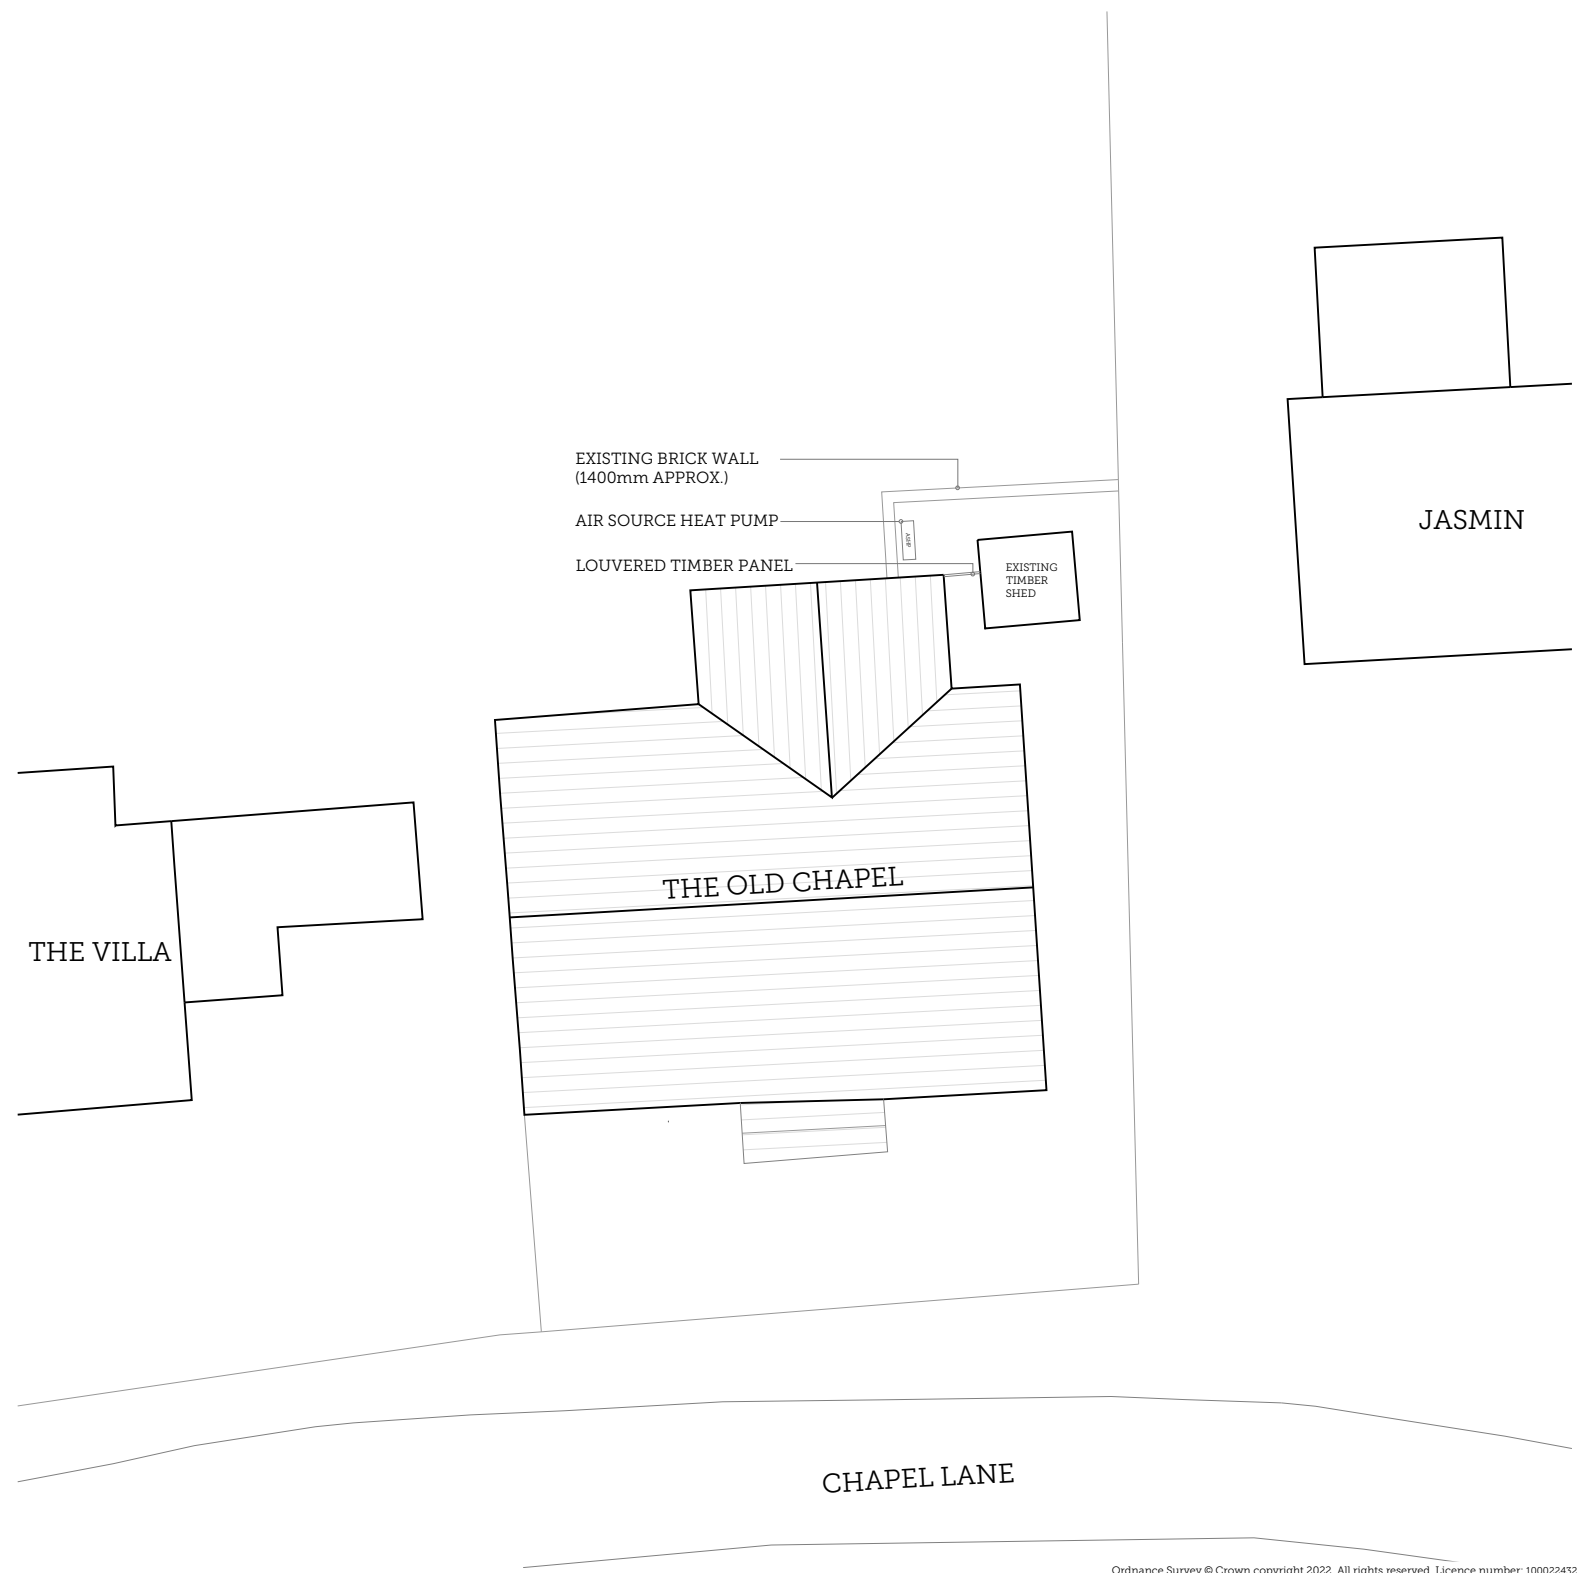

02 | PROPOSED BLOCK PLAN

Scale 1:200 @ A3