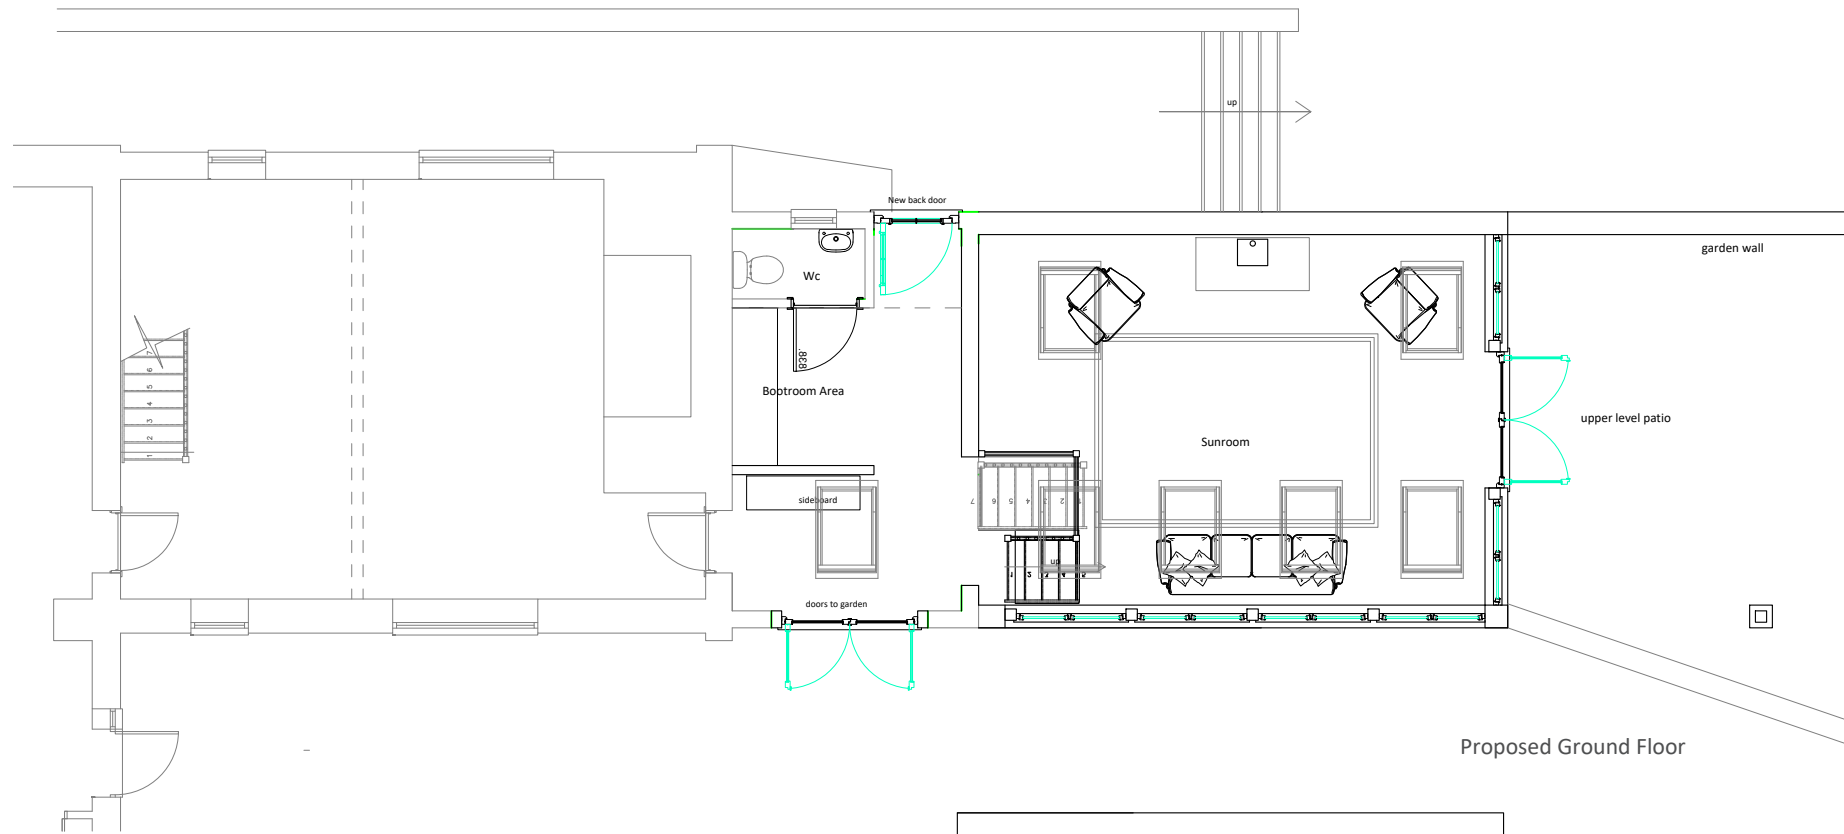

Proposed First Floor

Proposed Ground Floor

Proposed Lower Ground Floor

ARCHITECTURAL DESIGN

The Old Dairy, Meifod, Powys SY22 6DW

07900 244622
studio@chrysalis-architecture.co.uk

Client

Mr & Mrs Luke

Project

Proposed Sunroom Extension

Address

Pwll y Hwyaid
Trefnanny
Powys
SY22 6XZ

Drawing Title

Proposed Floor Plan

Scale

1:100 @ A3