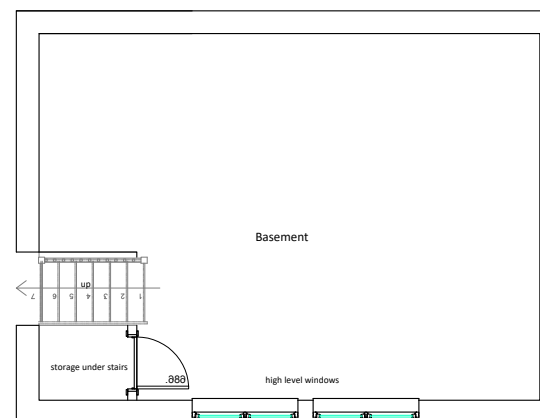

Proposed First Floor

Proposed Ground Floor

Proposed Lower Ground Floor

ARCHITECTURAL DESIGN

The Old Dairy, Meifod, Powys SY22 6DW

07900 244622
studio@chrysalis-architecture.co.uk

Client

Mr & Mrs Luke