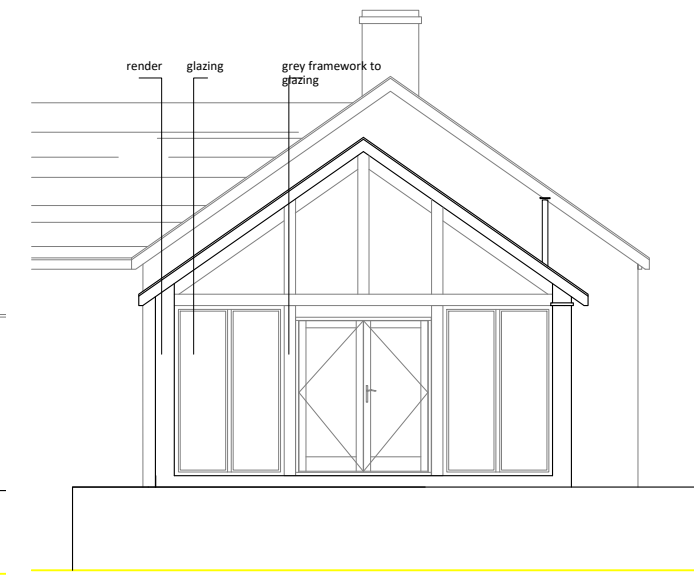

Client

Mr & Mrs Luke

Project

Proposed Sunroom Extension

Address

Pwll y Hwyaid
Trefnanny
Powys
SY22 6XZ

Drawing Title

Proposed Elevations

Scale

1:100 @ A3

Drawing No.

LKE01.1.3.04

Revision

2022.11.21 Rev B

Date

Oct 2022

Signature

JEE

Proposed Side Elevation - South East

Proposed Side Elevation - North East

Proposed Side Elevation - North West